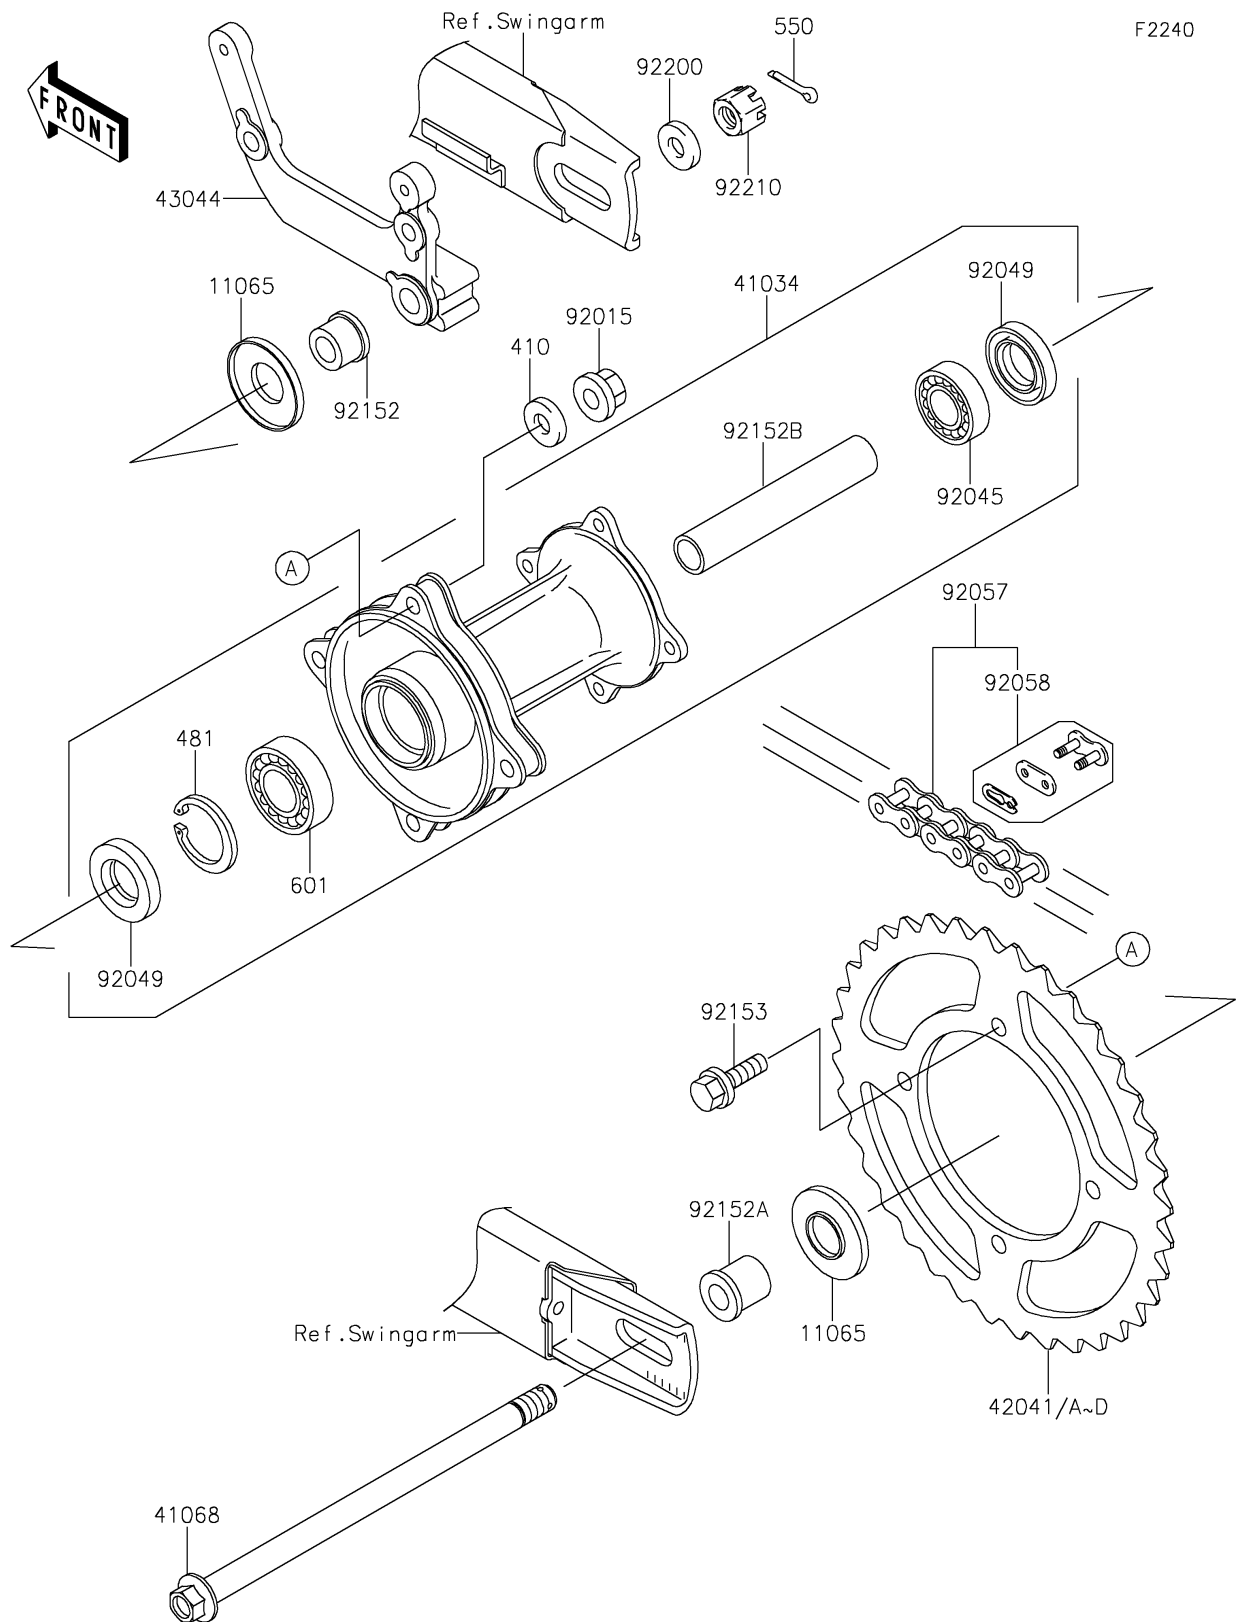

2026 KX™ 65

PARTS DIAGRAM

Rear Hub

2026 KX™ 65

PARTS LIST

Rear Hub

Kawasaki

Let the Good Times Roll®

ITEM NAME

PART NUMBER

QUANTITY
