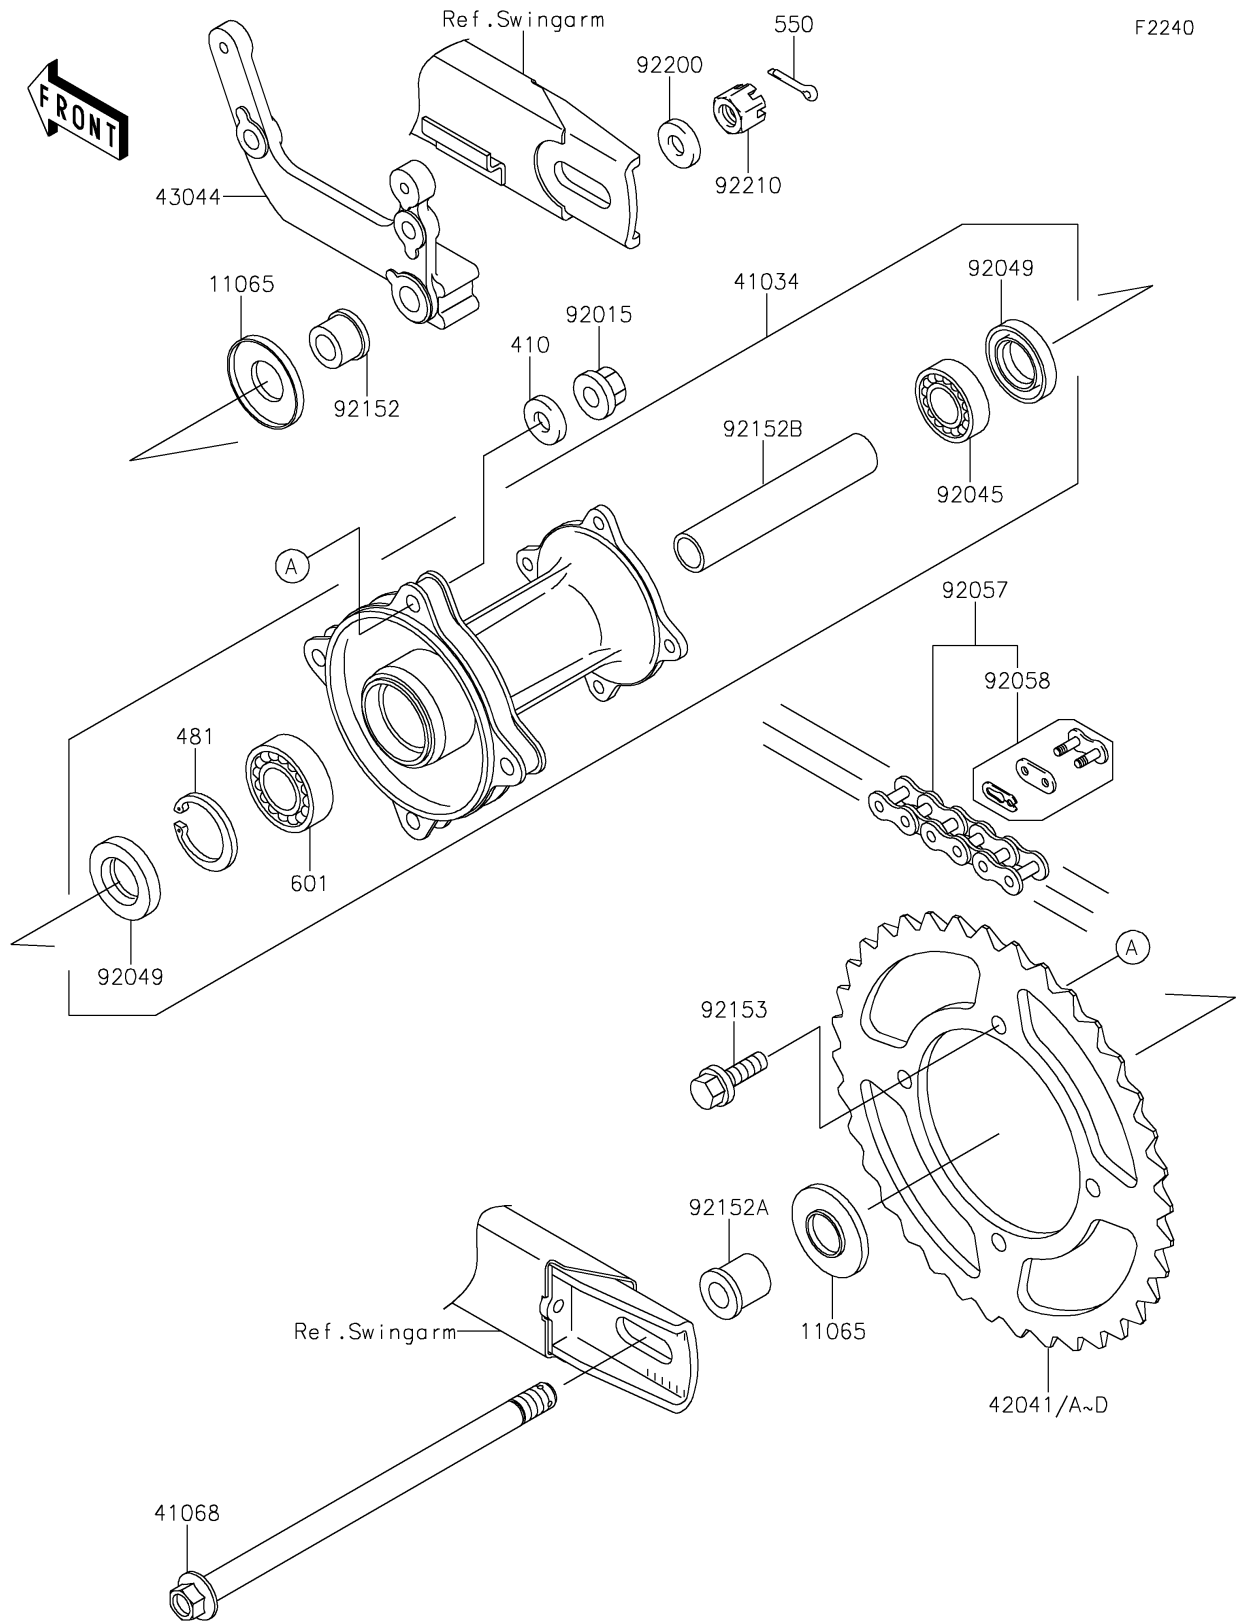

2026 KX™ 65

PARTS DIAGRAM

Rear Hub

2026 KX™ 65

PARTS LIST

Rear Hub

Kawasaki

Let the Good Times Roll®

ITEM NAME

PART NUMBER

QUANTITY
