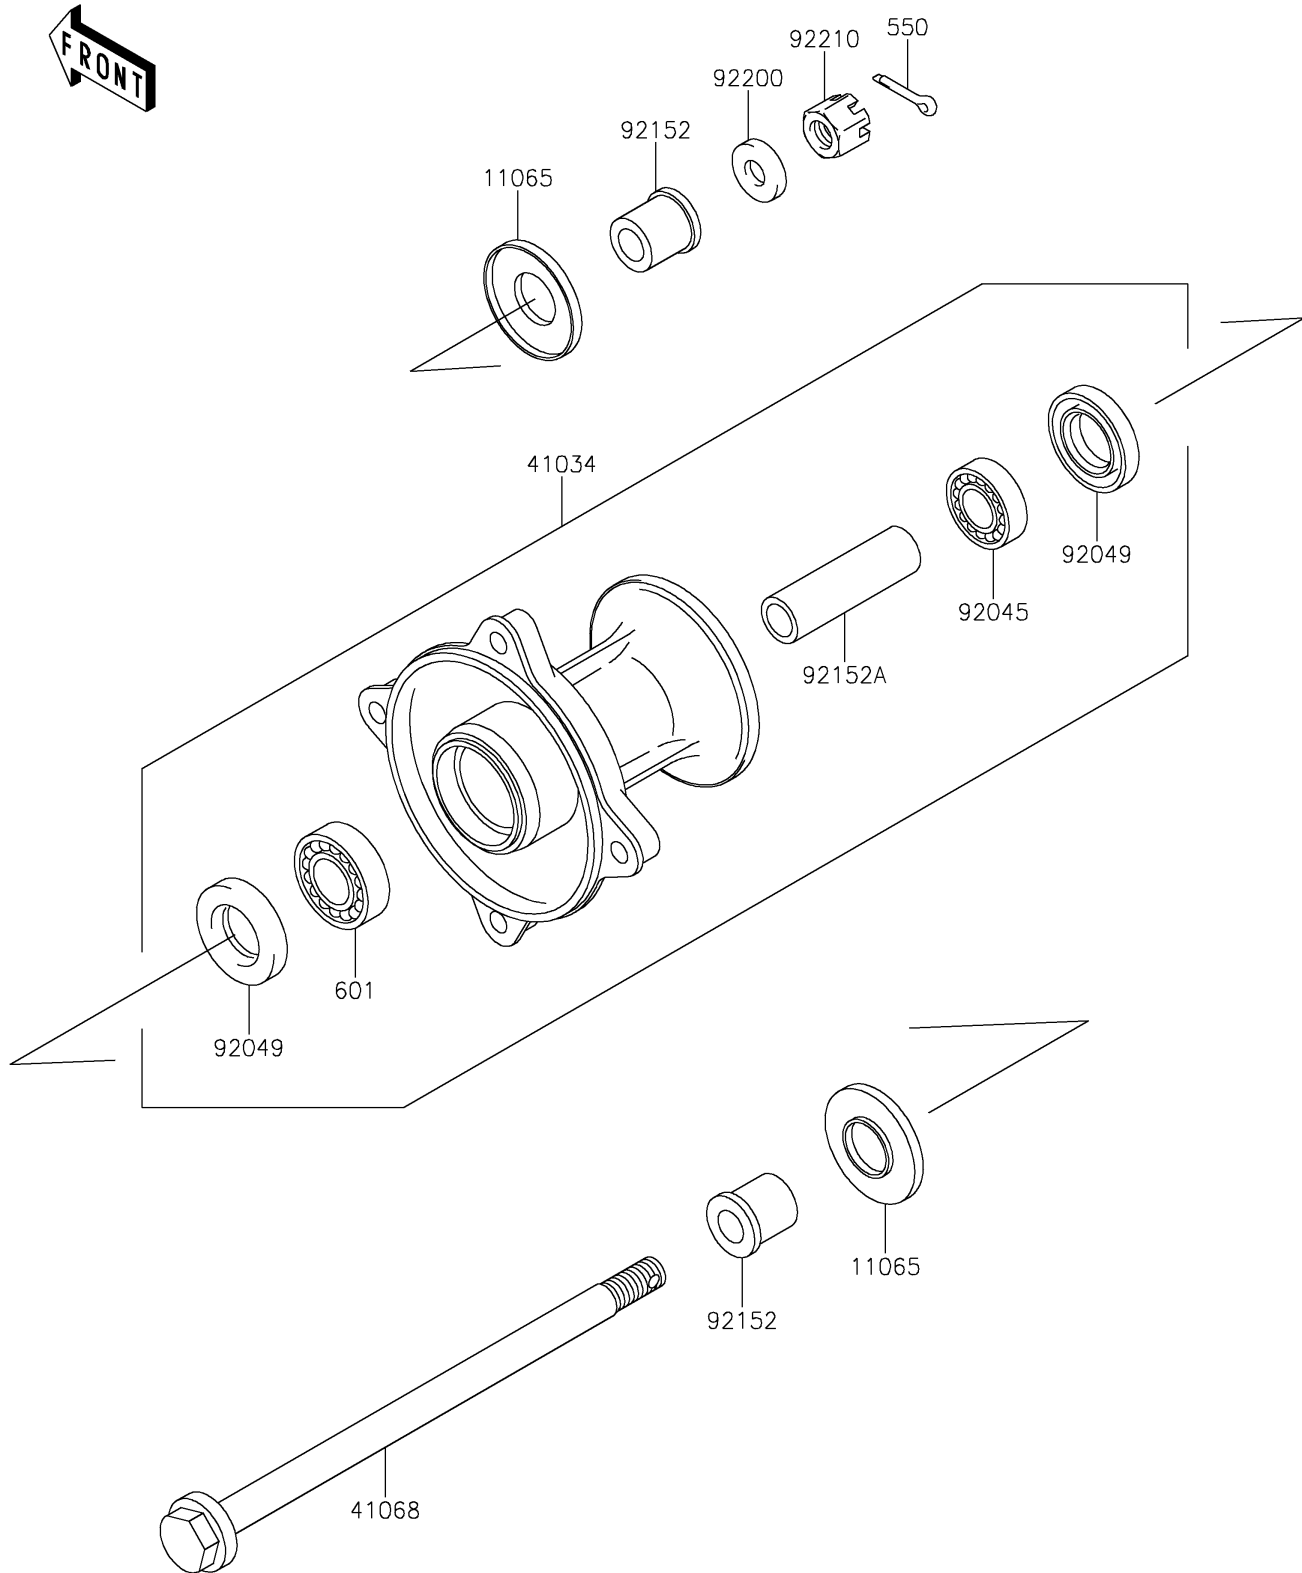

2026 KX™ 65

PARTS DIAGRAM

Front Hub

F2230