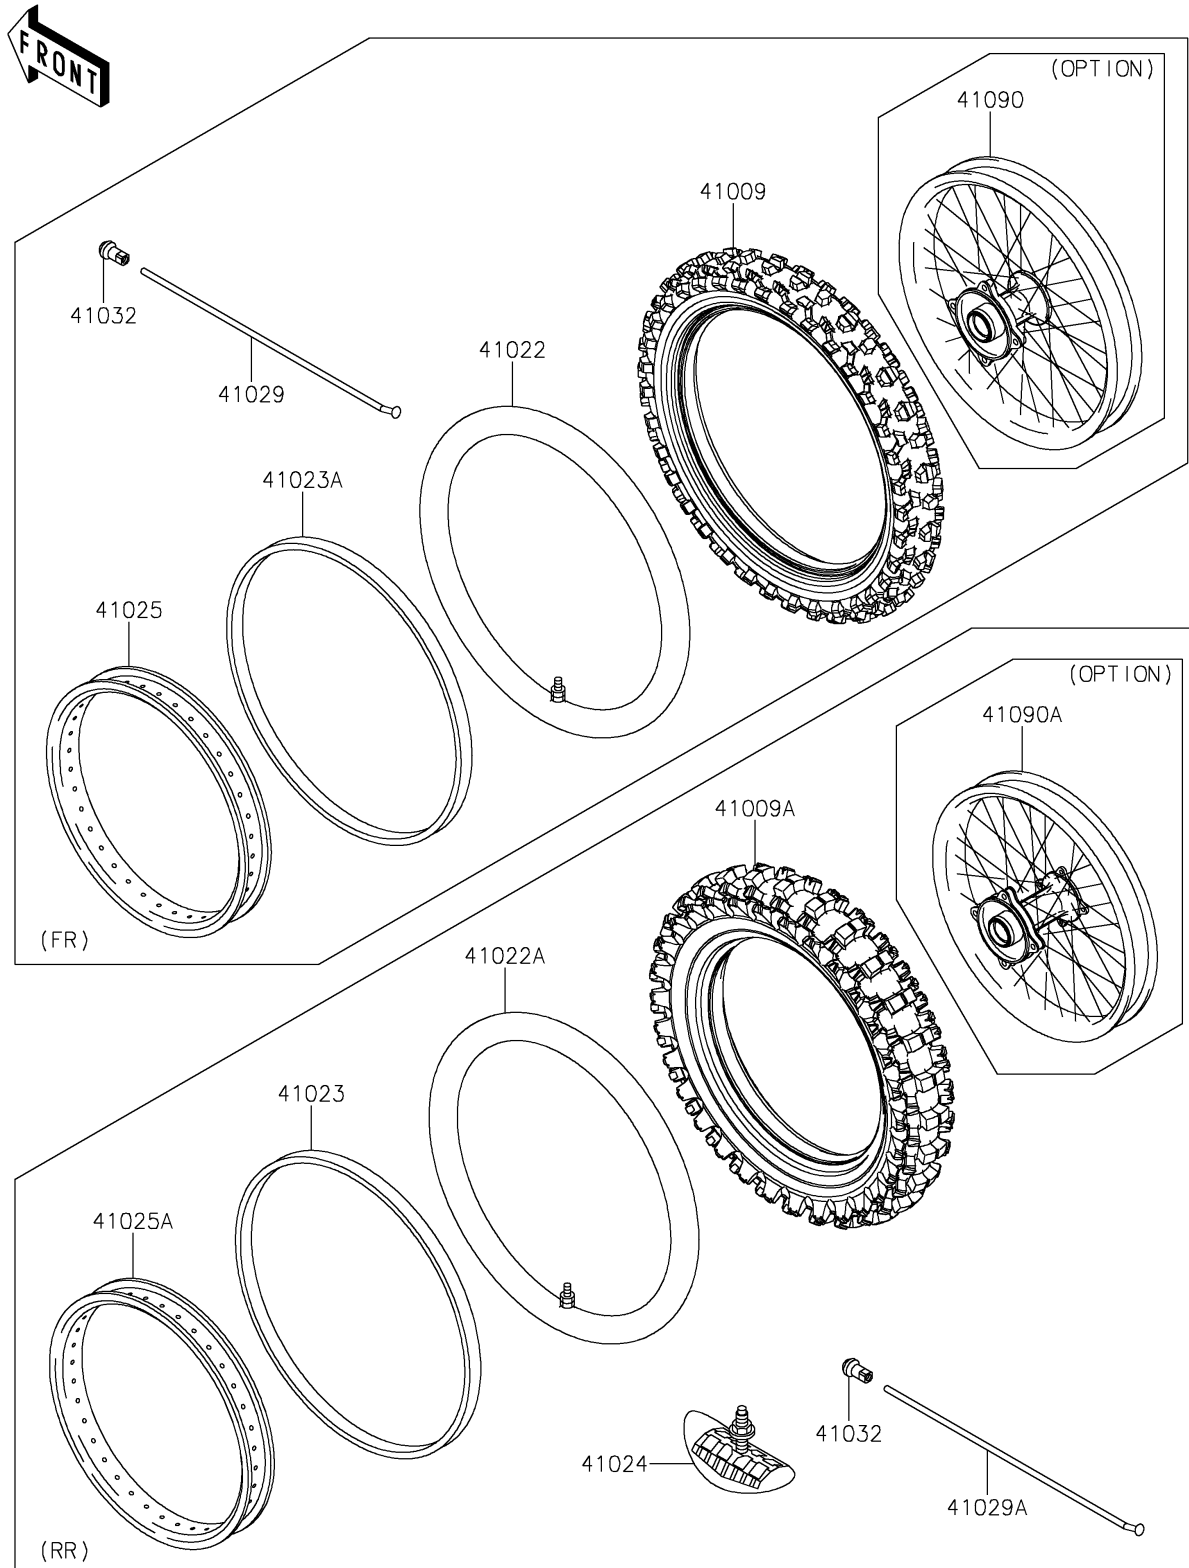

2026 KX™ 65

PARTS DIAGRAM

Wheels/Tires

F2210

2026 KX™ 65

PARTS LIST

Wheels/Tires

Kawasaki

Let the Good Times Roll®

ITEM NAME

PART NUMBER

QUANTITY
