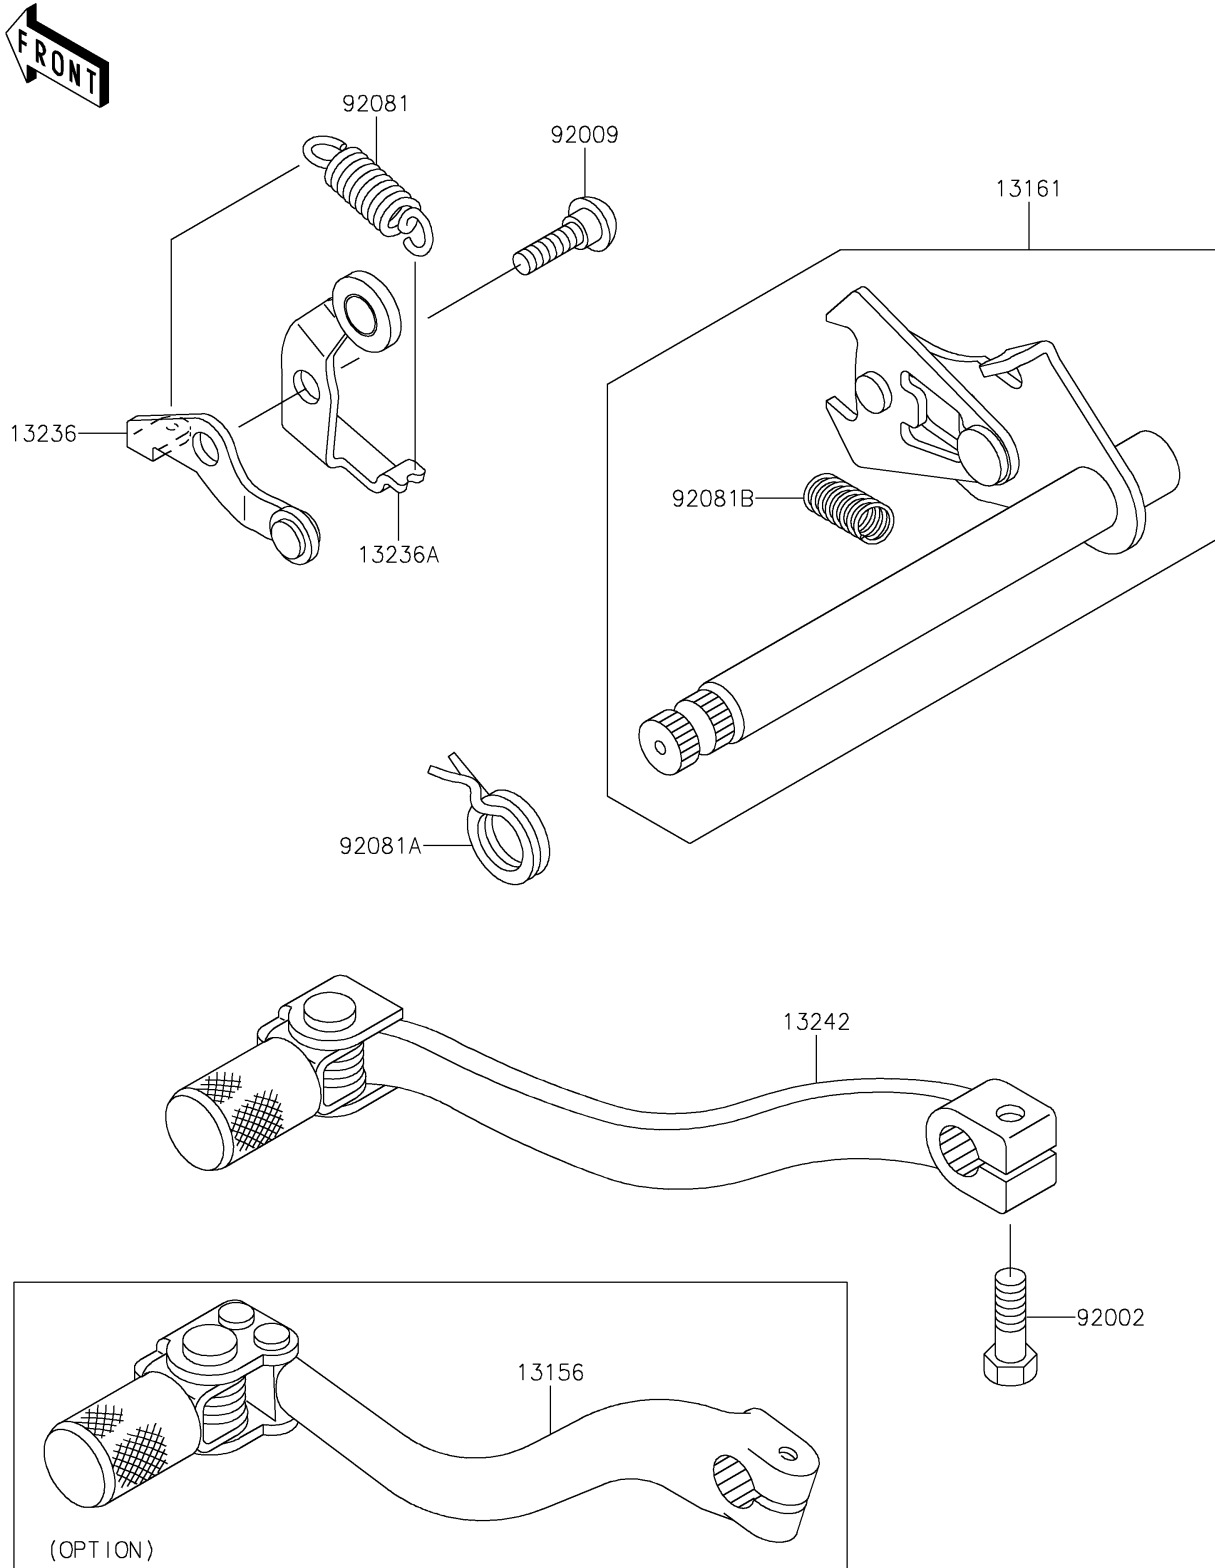

2026 KX™ 65

PARTS DIAGRAM

Gear Change Mechanism

E1370

2026 KX™ 65

PARTS LIST

Gear Change Mechanism

ITEM NAME	PART NUMBER	QUANTITY
-----------	-------------	----------
