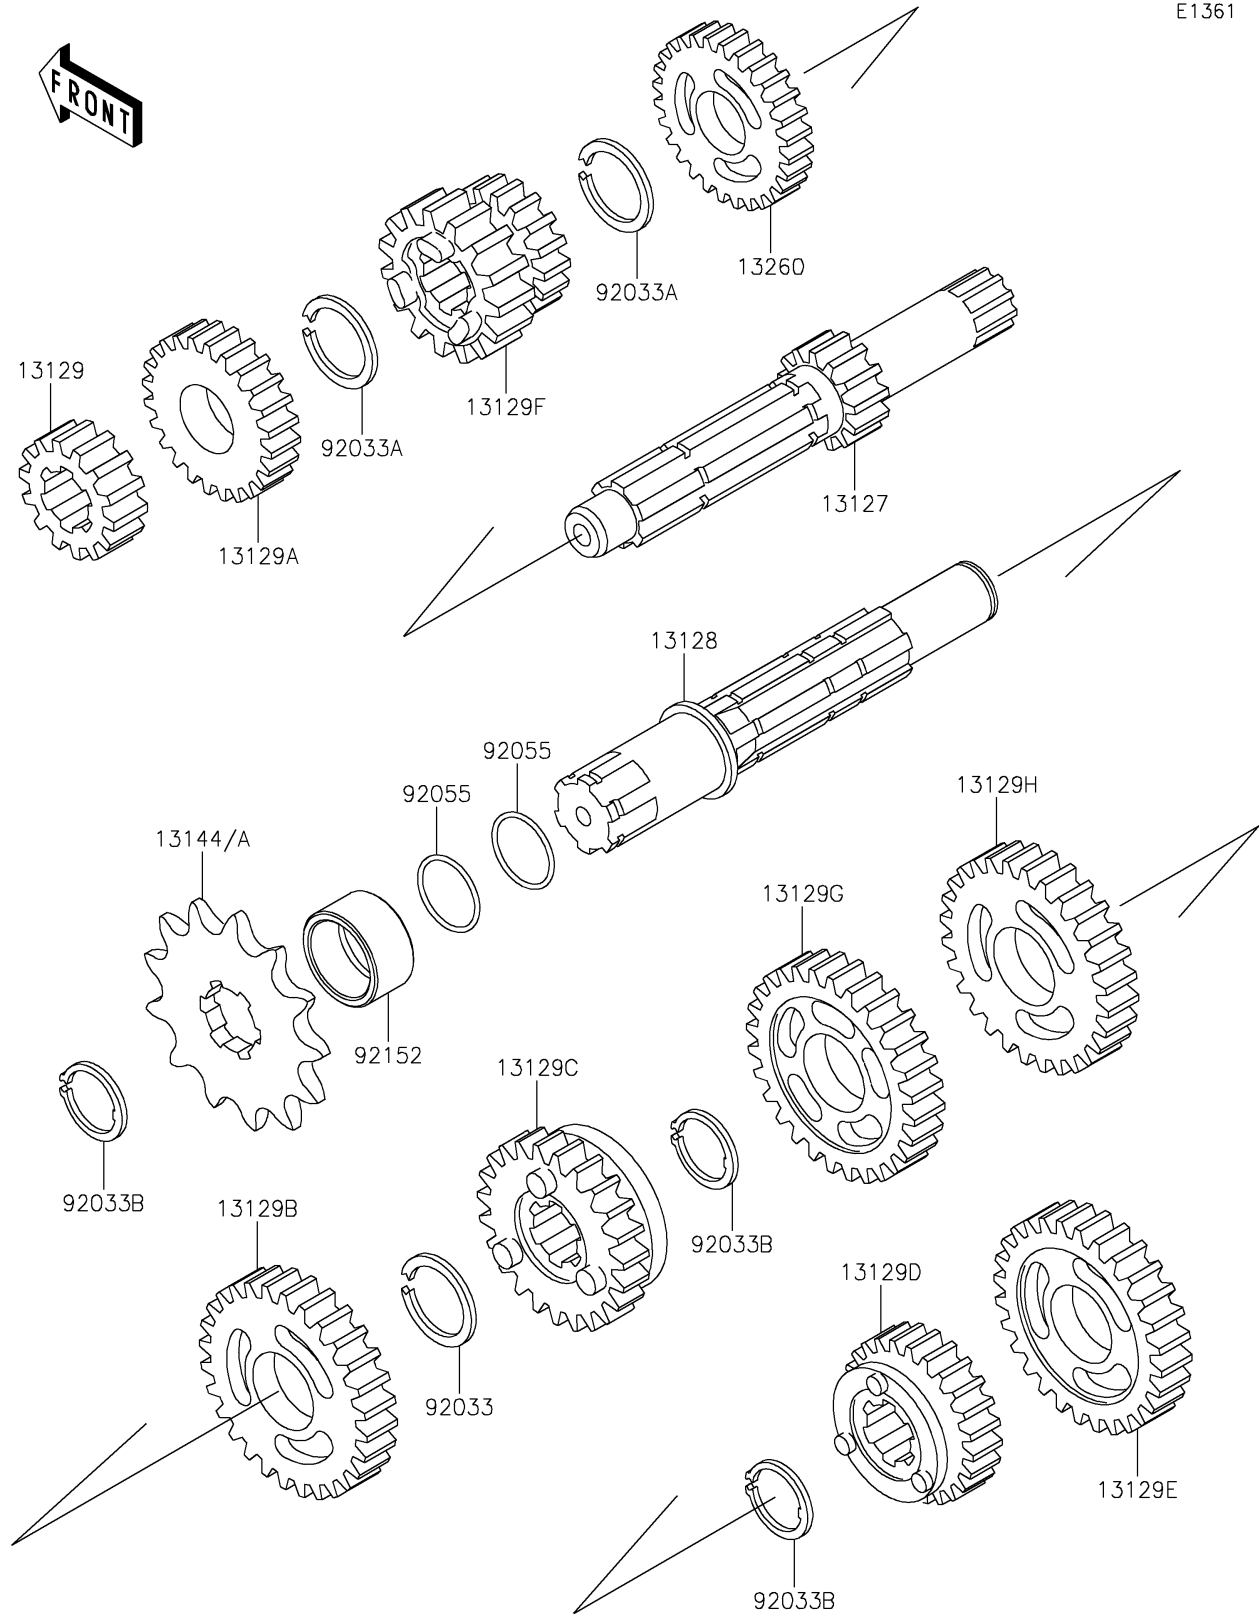

2026 KX™ 65

PARTS DIAGRAM

Transmission

E1361

2026 KX™ 65

PARTS LIST

Transmission

Kawasaki

Let the Good Times Roll®

ITEM NAME

PART NUMBER

QUANTITY
