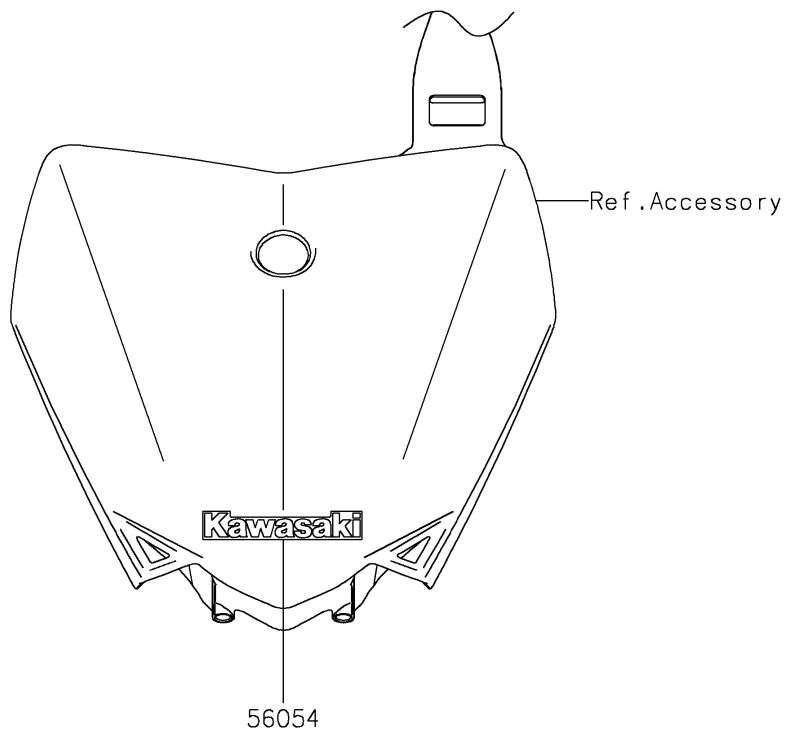

2026 KLX[®]110R

PARTS DIAGRAM

Decals(Green)

F2861A

2026 KLX[®]110R

PARTS LIST Decals(Green)

ITEM NAME	PART NUMBER	QUANTITY
-----------	-------------	----------
