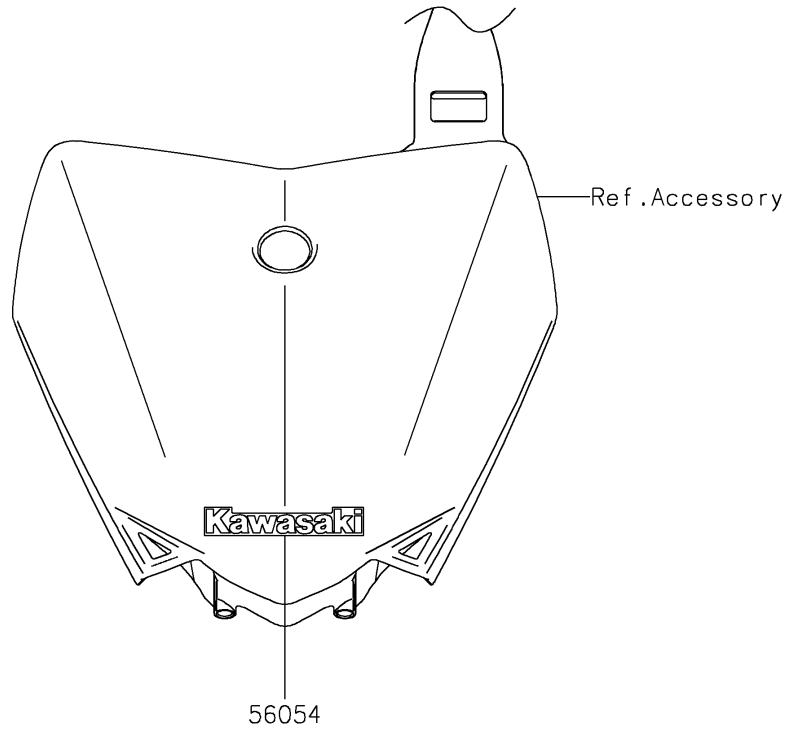

2026 KLX[®]110R

PARTS DIAGRAM

Decals(White)

F2861

2026 KLX[®]110R

PARTS LIST

Decals(White)

Kawasaki

Let the Good Times Roll[®]

ITEM NAME

PART NUMBER

QUANTITY
