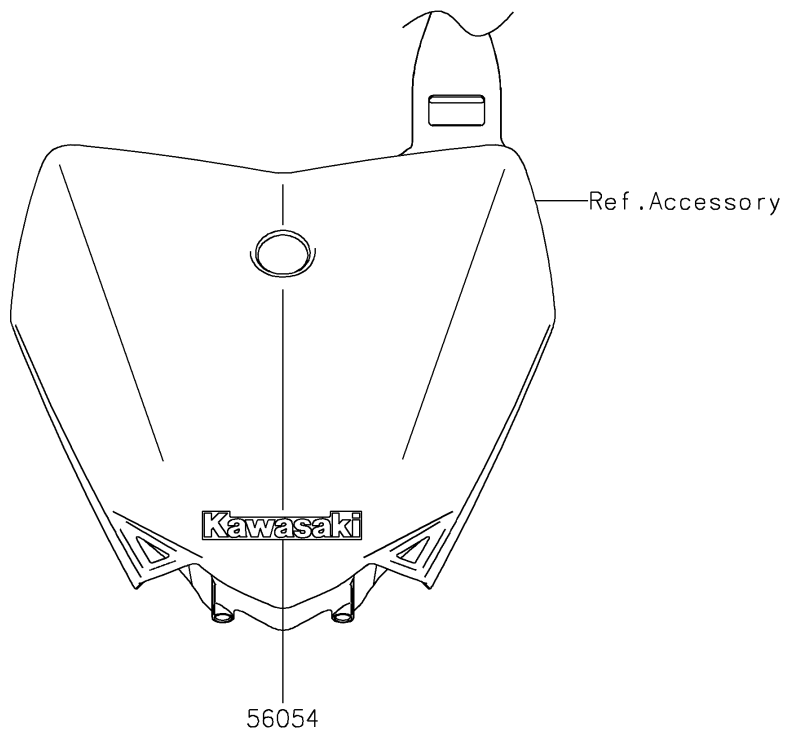

2026 KLX[®]110R

PARTS DIAGRAM

Decals(White)

F2861

2026 KLX[®]110R

PARTS LIST

Decals(White)

Kawasaki

Let the Good Times Roll[®]

ITEM NAME

PART NUMBER

QUANTITY
