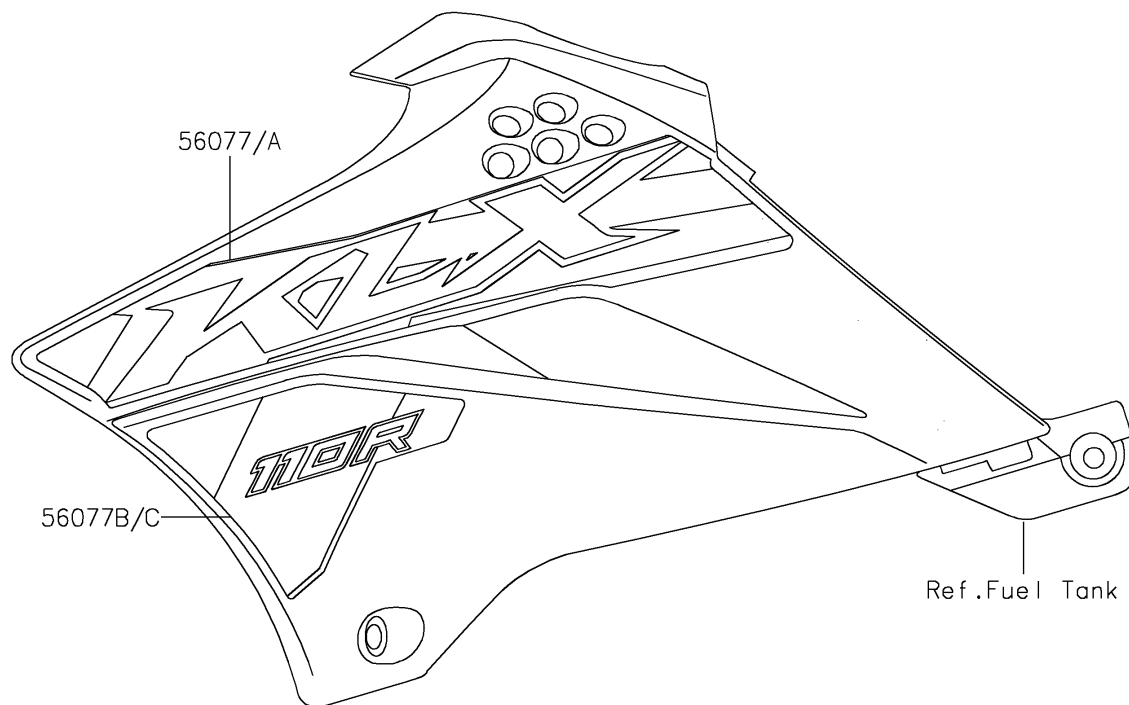

2026 KLX[®]110R

PARTS DIAGRAM

Decals(White)

F2861

2026 KLX[®]110R

PARTS LIST

Decals(White)

Kawasaki

Let the Good Times Roll[®]

ITEM NAME

PART NUMBER

QUANTITY
