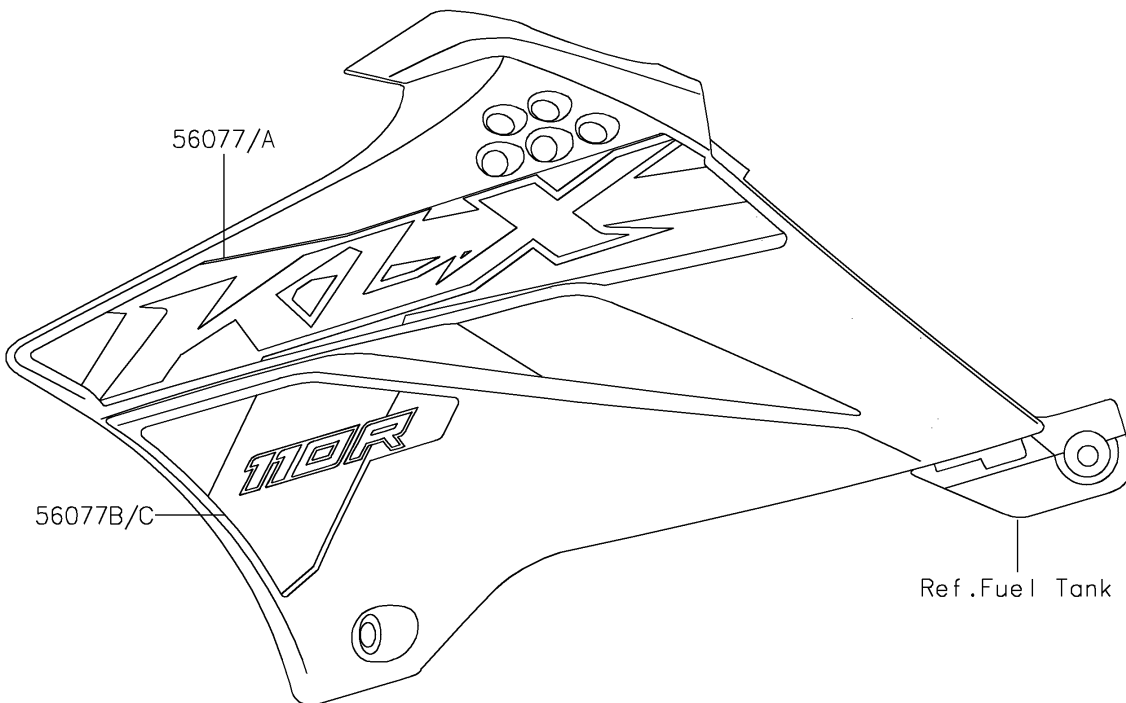

2026 KLX[®]110R

PARTS DIAGRAM

Decals(White)

F2861

2026 KLX[®]110R

PARTS LIST

Decals(White)

Kawasaki

Let the Good Times Roll[®]

ITEM NAME

PART NUMBER

QUANTITY
