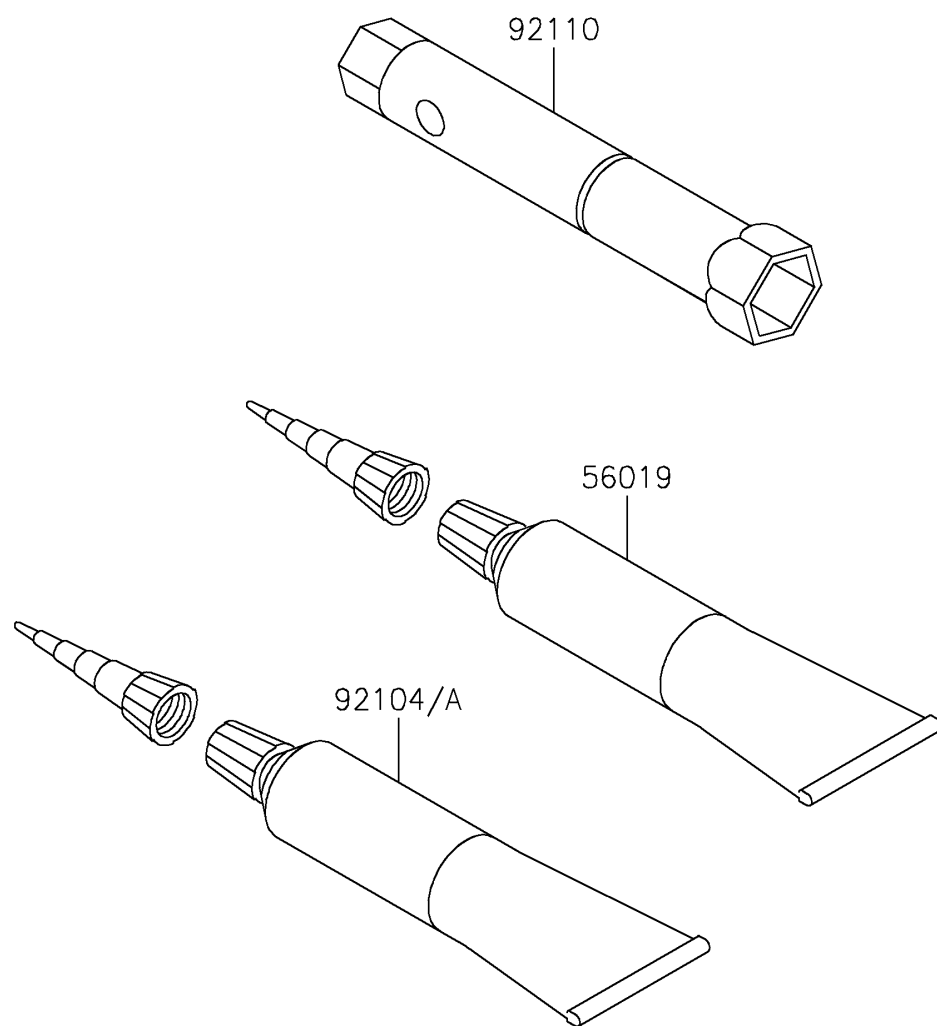

2026 KLX[®]110R

PARTS DIAGRAM

Owner's Tools

F2810

2026 KLX[®]110R

PARTS LIST

Owner's Tools

Kawasaki

Let the Good Times Roll[®]

ITEM NAME

PART NUMBER

QUANTITY
