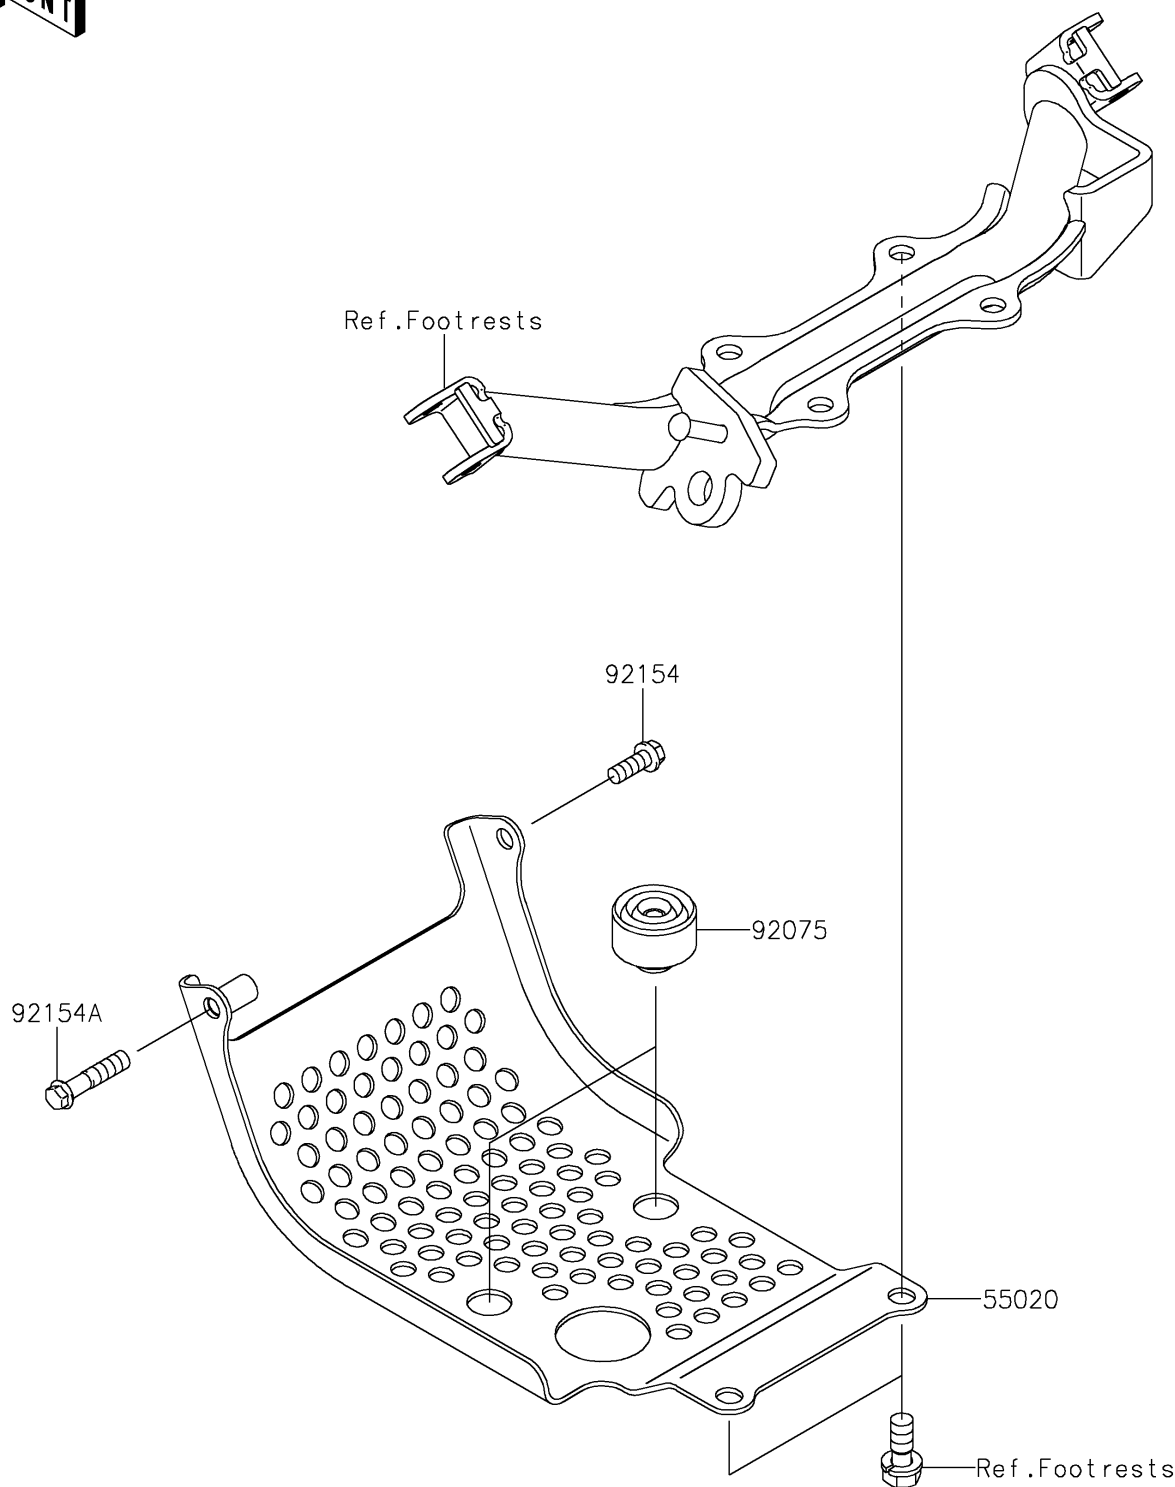

2026 KLX[®]110R

PARTS DIAGRAM

Guard(s)

Kawasaki

Let the Good Times Roll[®]

F2680

2026 KLX[®]110R

PARTS LIST

Guard(s)

Kawasaki

Let the Good Times Roll[®]

ITEM NAME

PART NUMBER

QUANTITY
