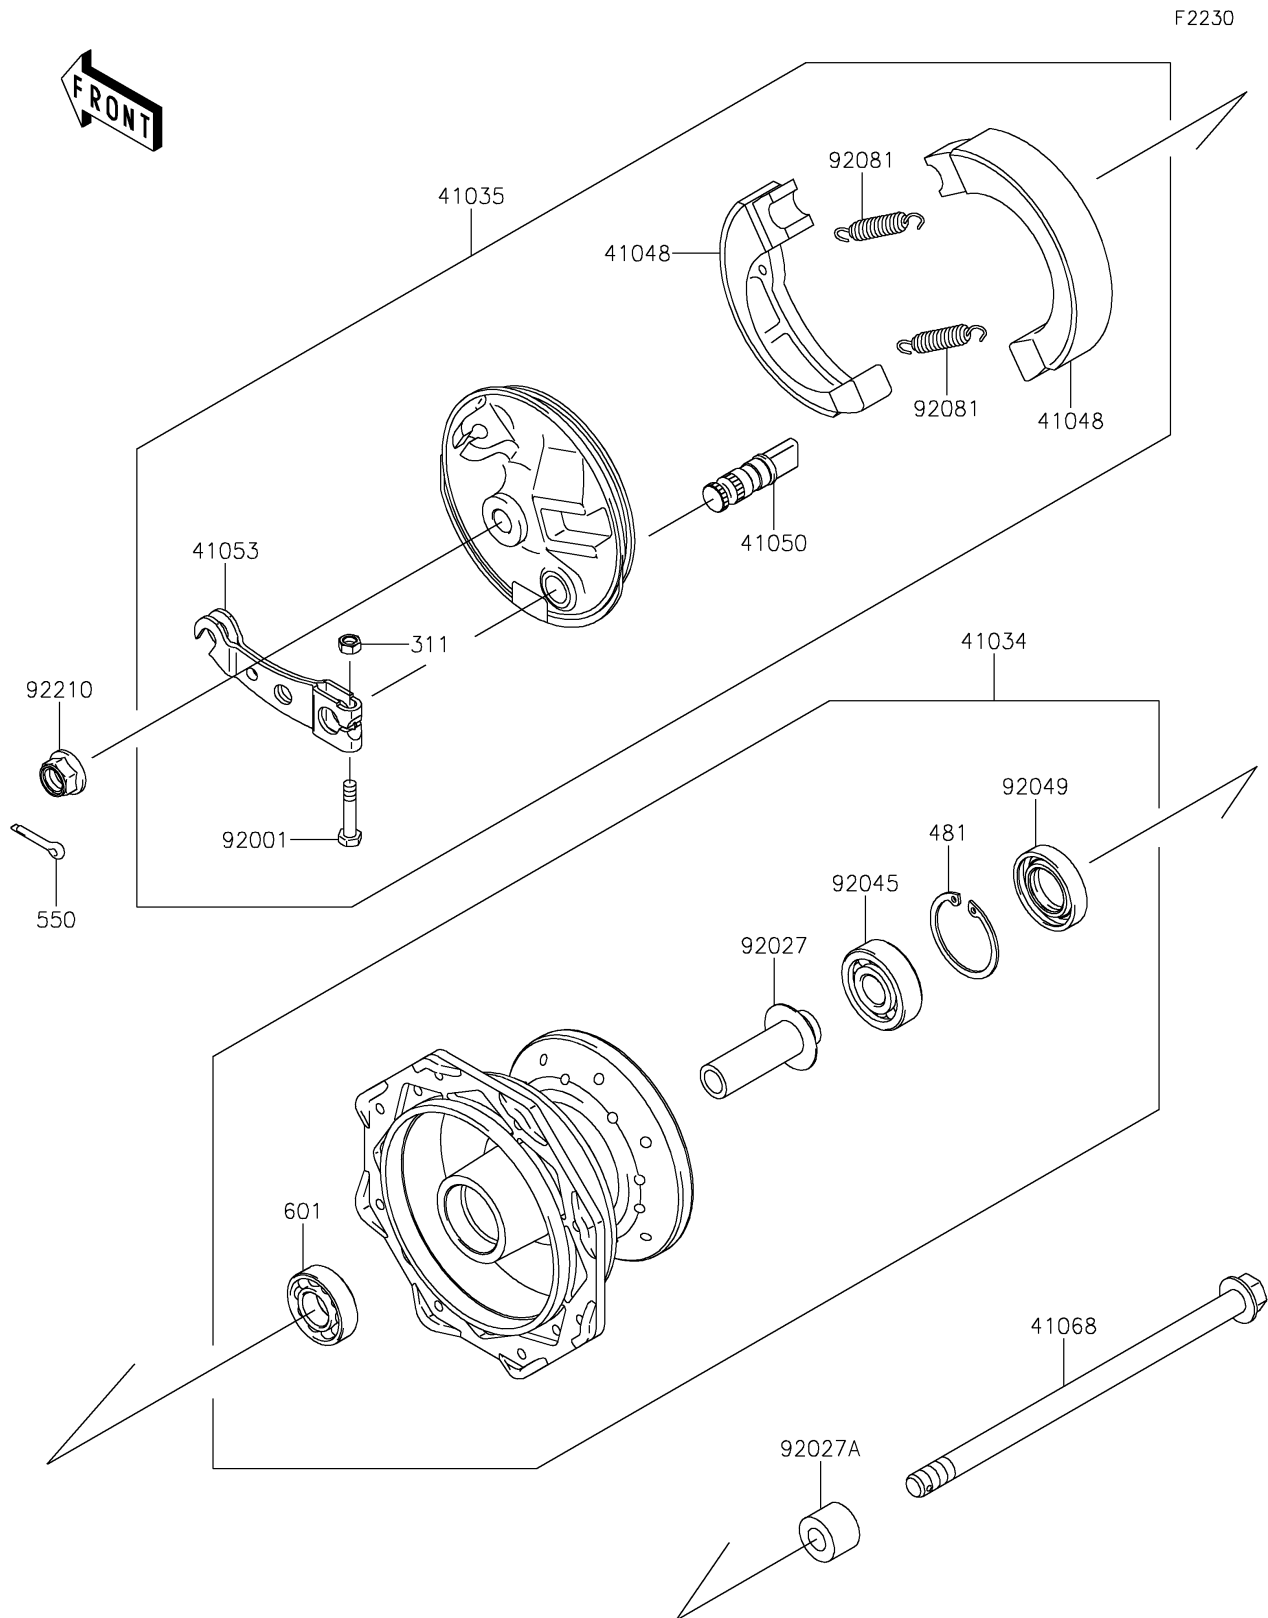

2026 KLX[®]110R

PARTS DIAGRAM

Front Hub

2026 KLX[®]110R

PARTS LIST

Front Hub

ITEM NAME

PART NUMBER

QUANTITY
