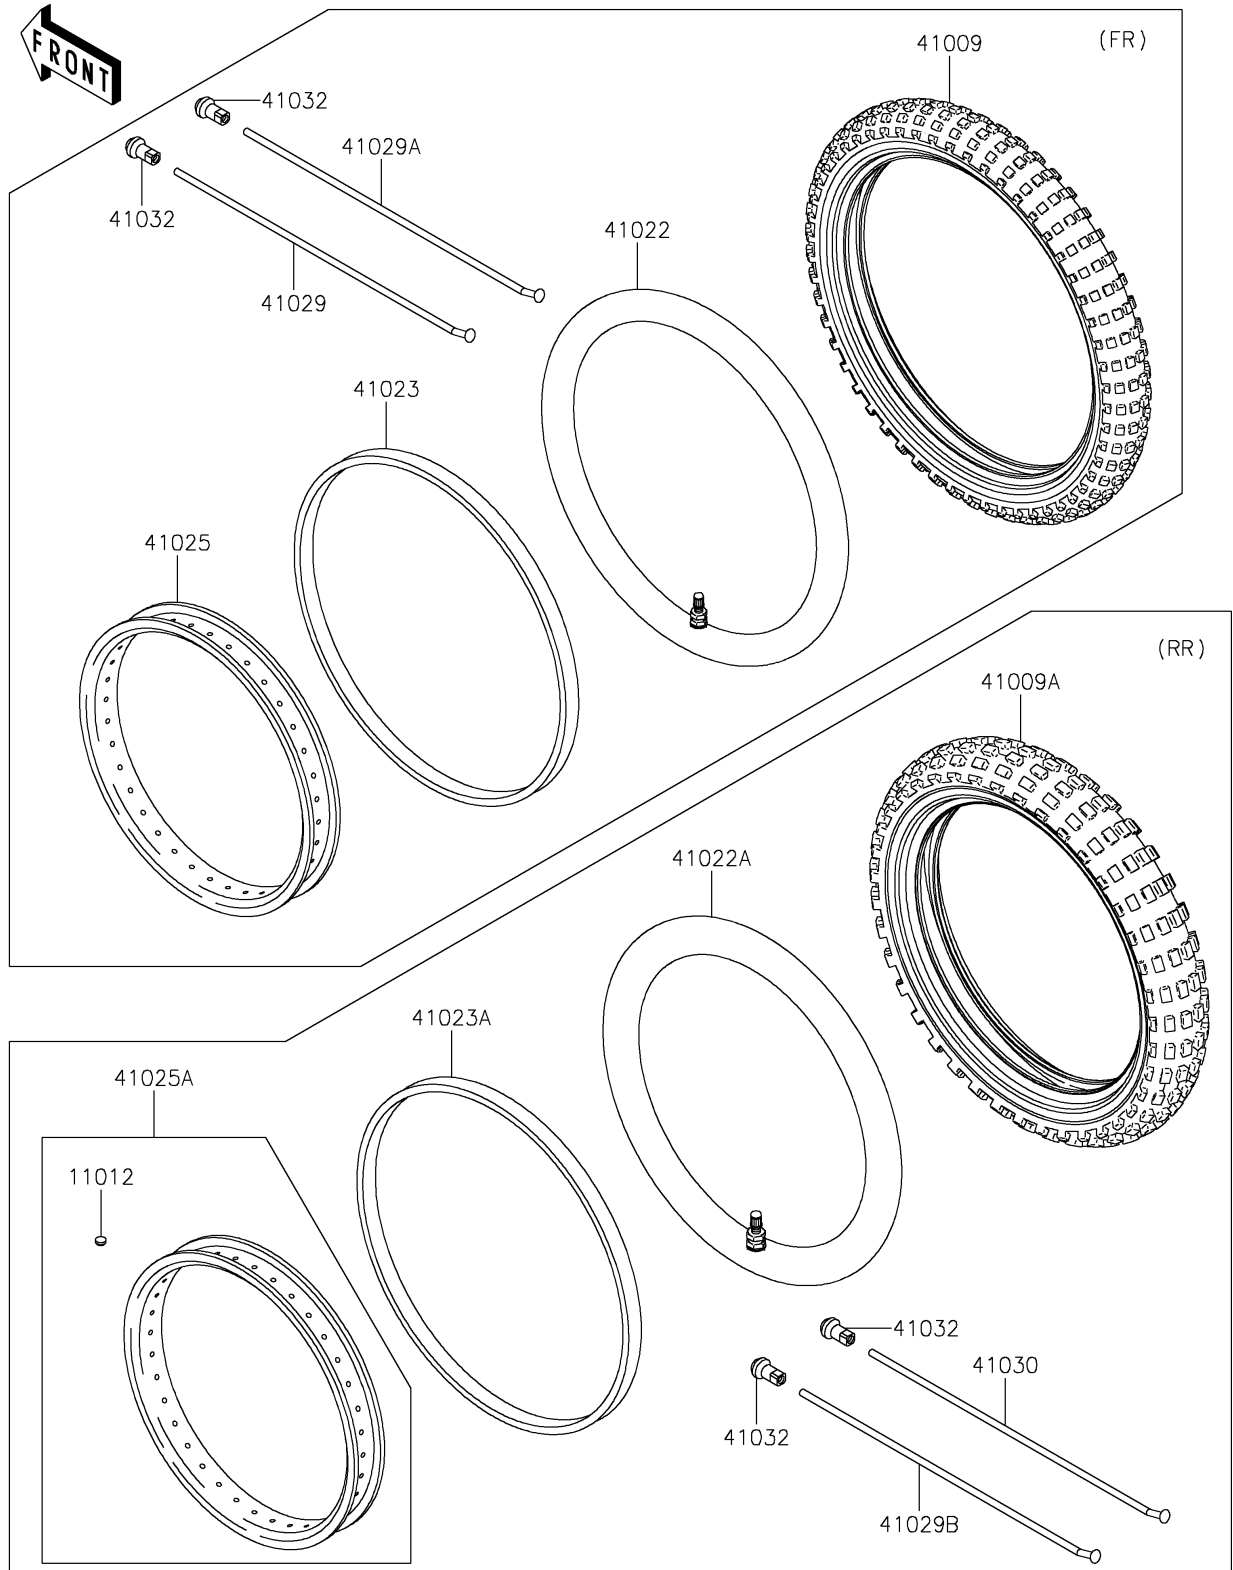

2026 KLX[®]110R

PARTS DIAGRAM

Wheels/Tires

F2210

2026 KLX[®]110R

PARTS LIST

Wheels/Tires

Kawasaki

Let the Good Times Roll[®]

ITEM NAME

PART NUMBER

QUANTITY
