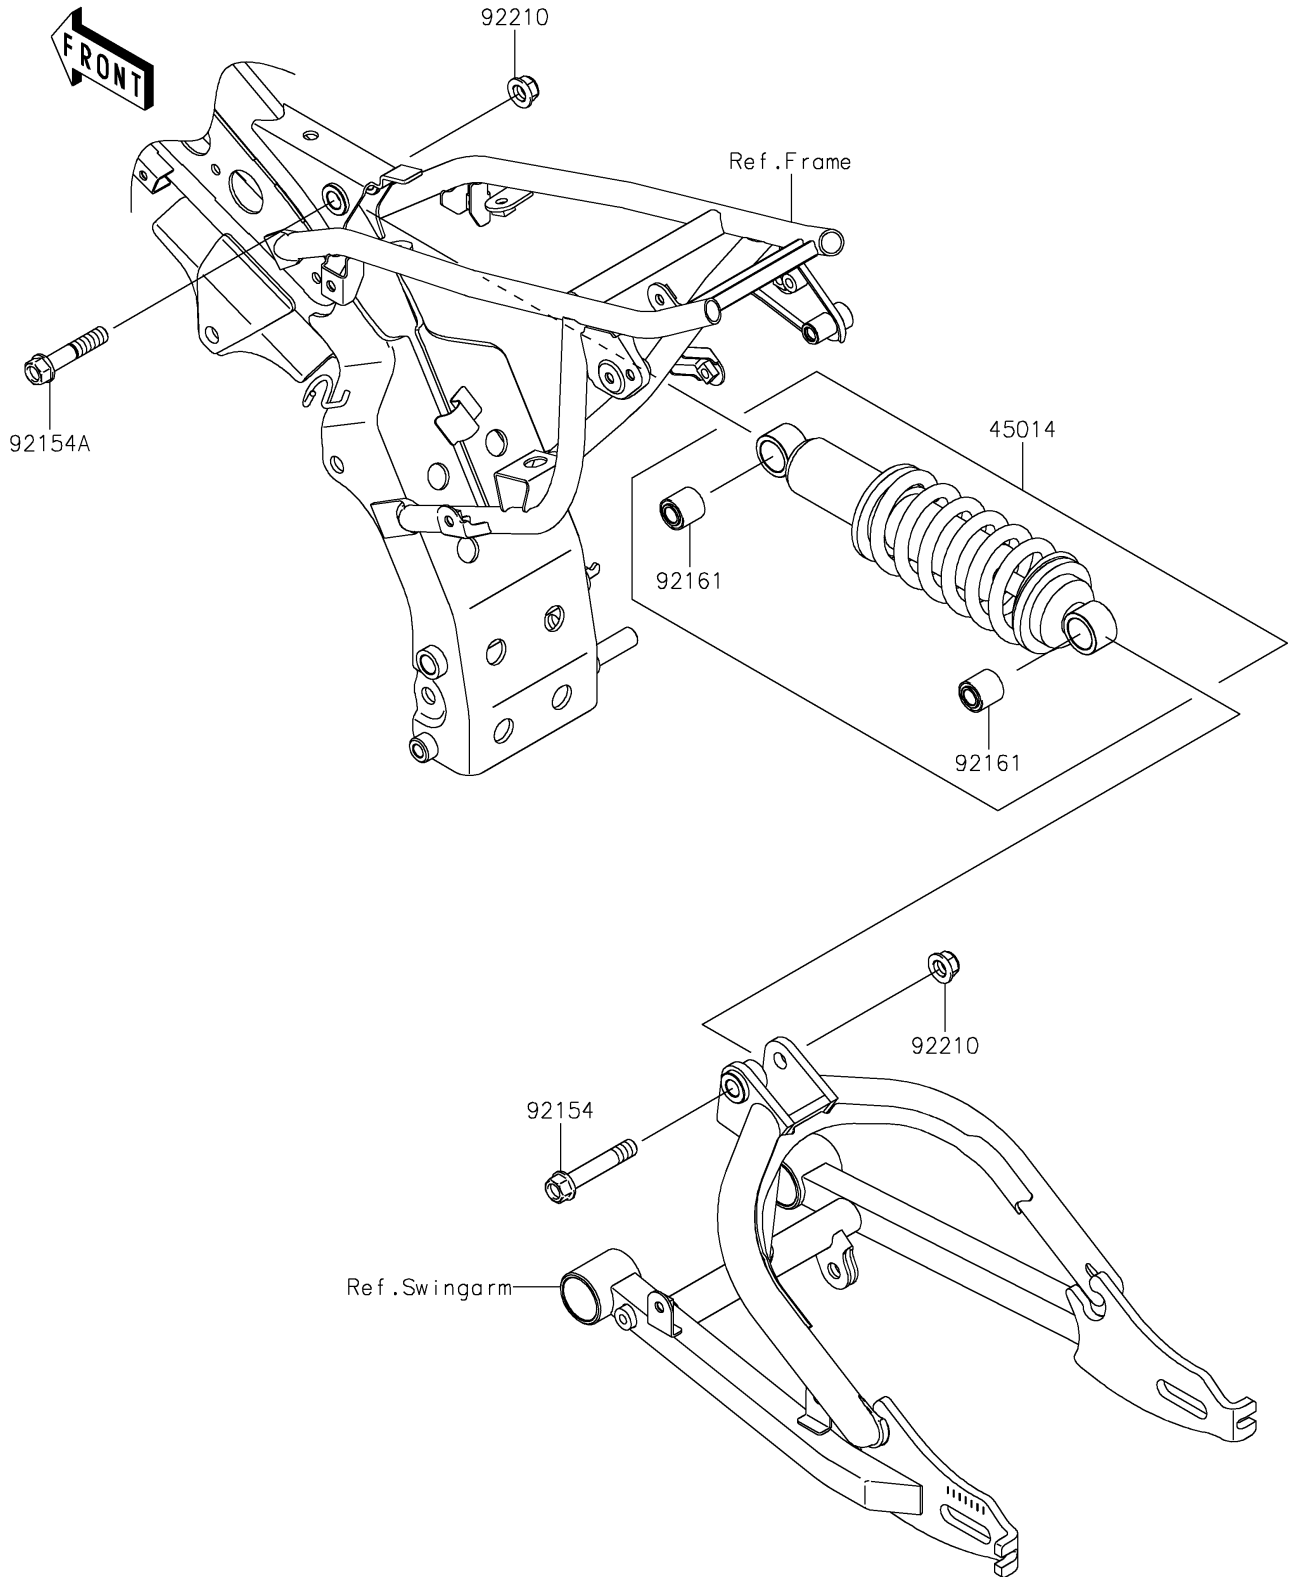

2026 KLX[®]110R

PARTS DIAGRAM

Suspension/Shock Absorber

F2151

2026 KLX[®]110R

PARTS LIST

Suspension/Shock Absorber

ITEM NAME

PART NUMBER

QUANTITY
