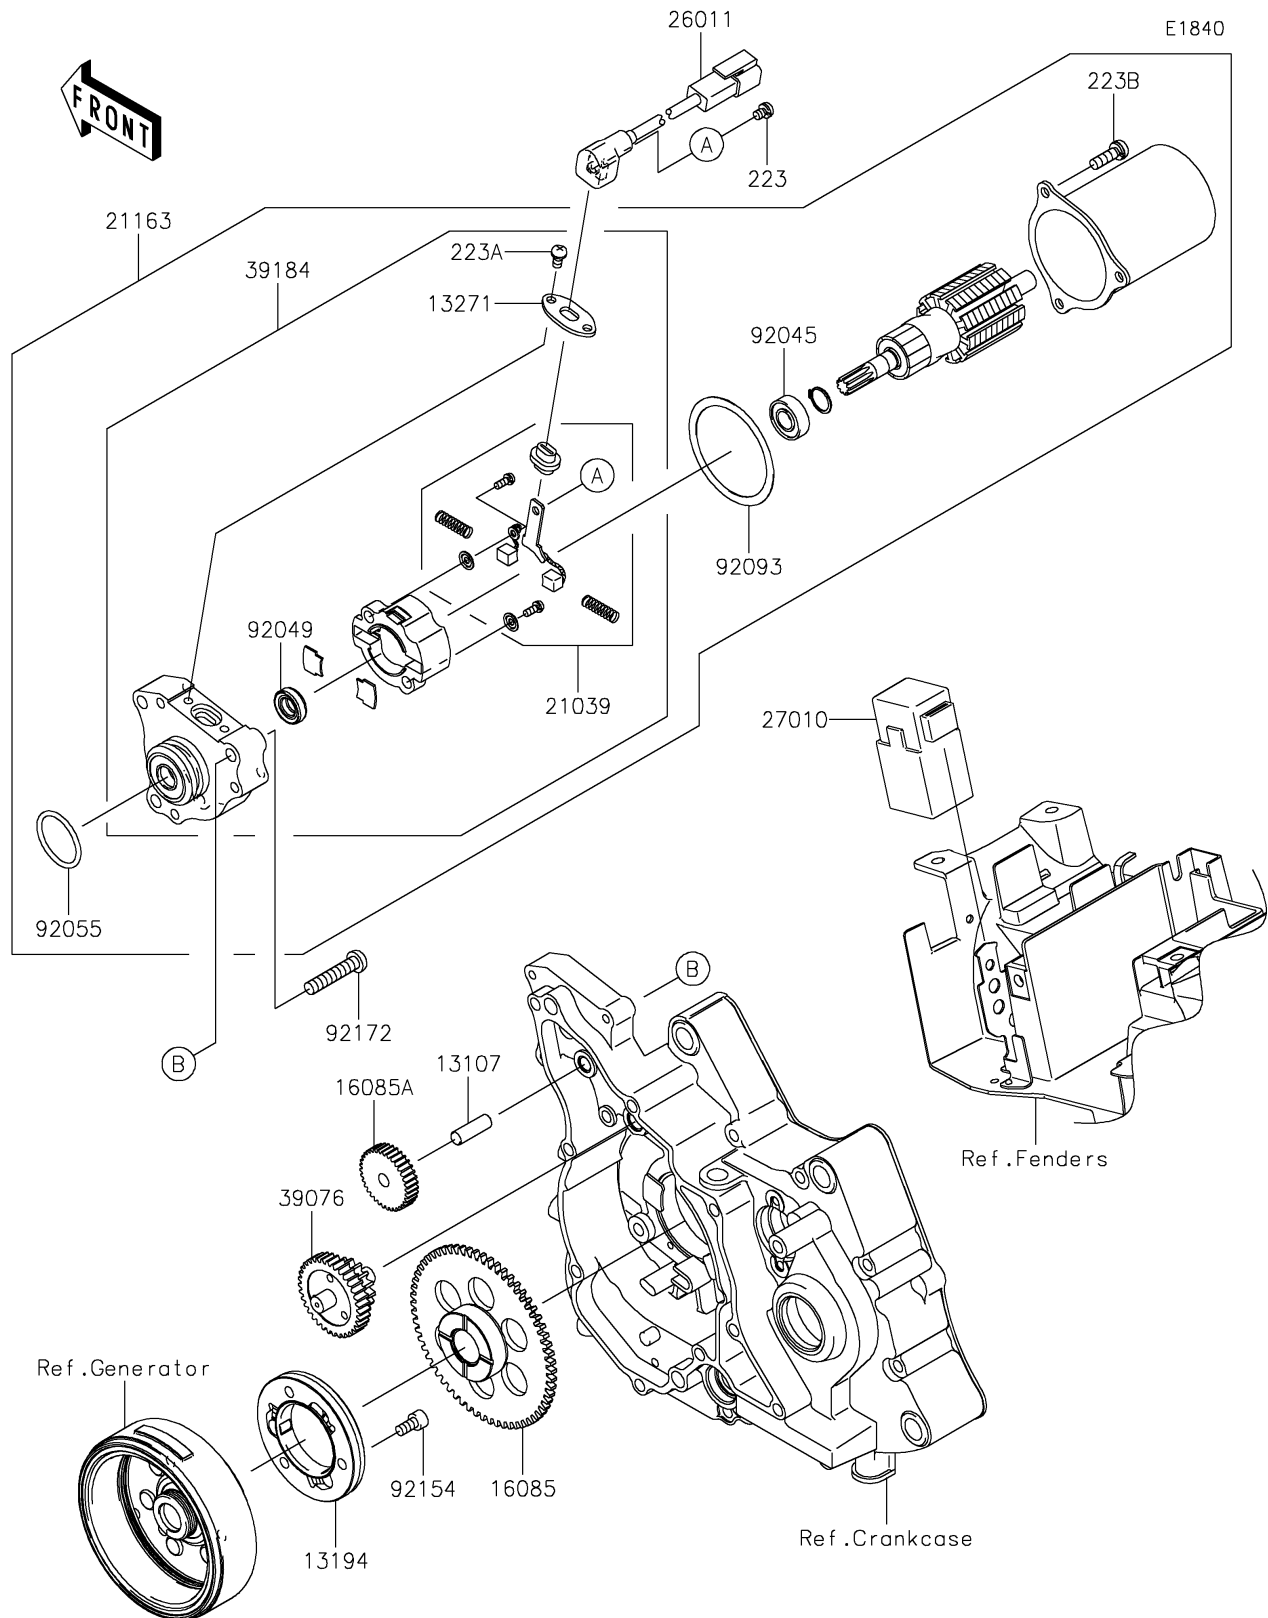

2026 KLX®110R

PARTS DIAGRAM

Starter Motor