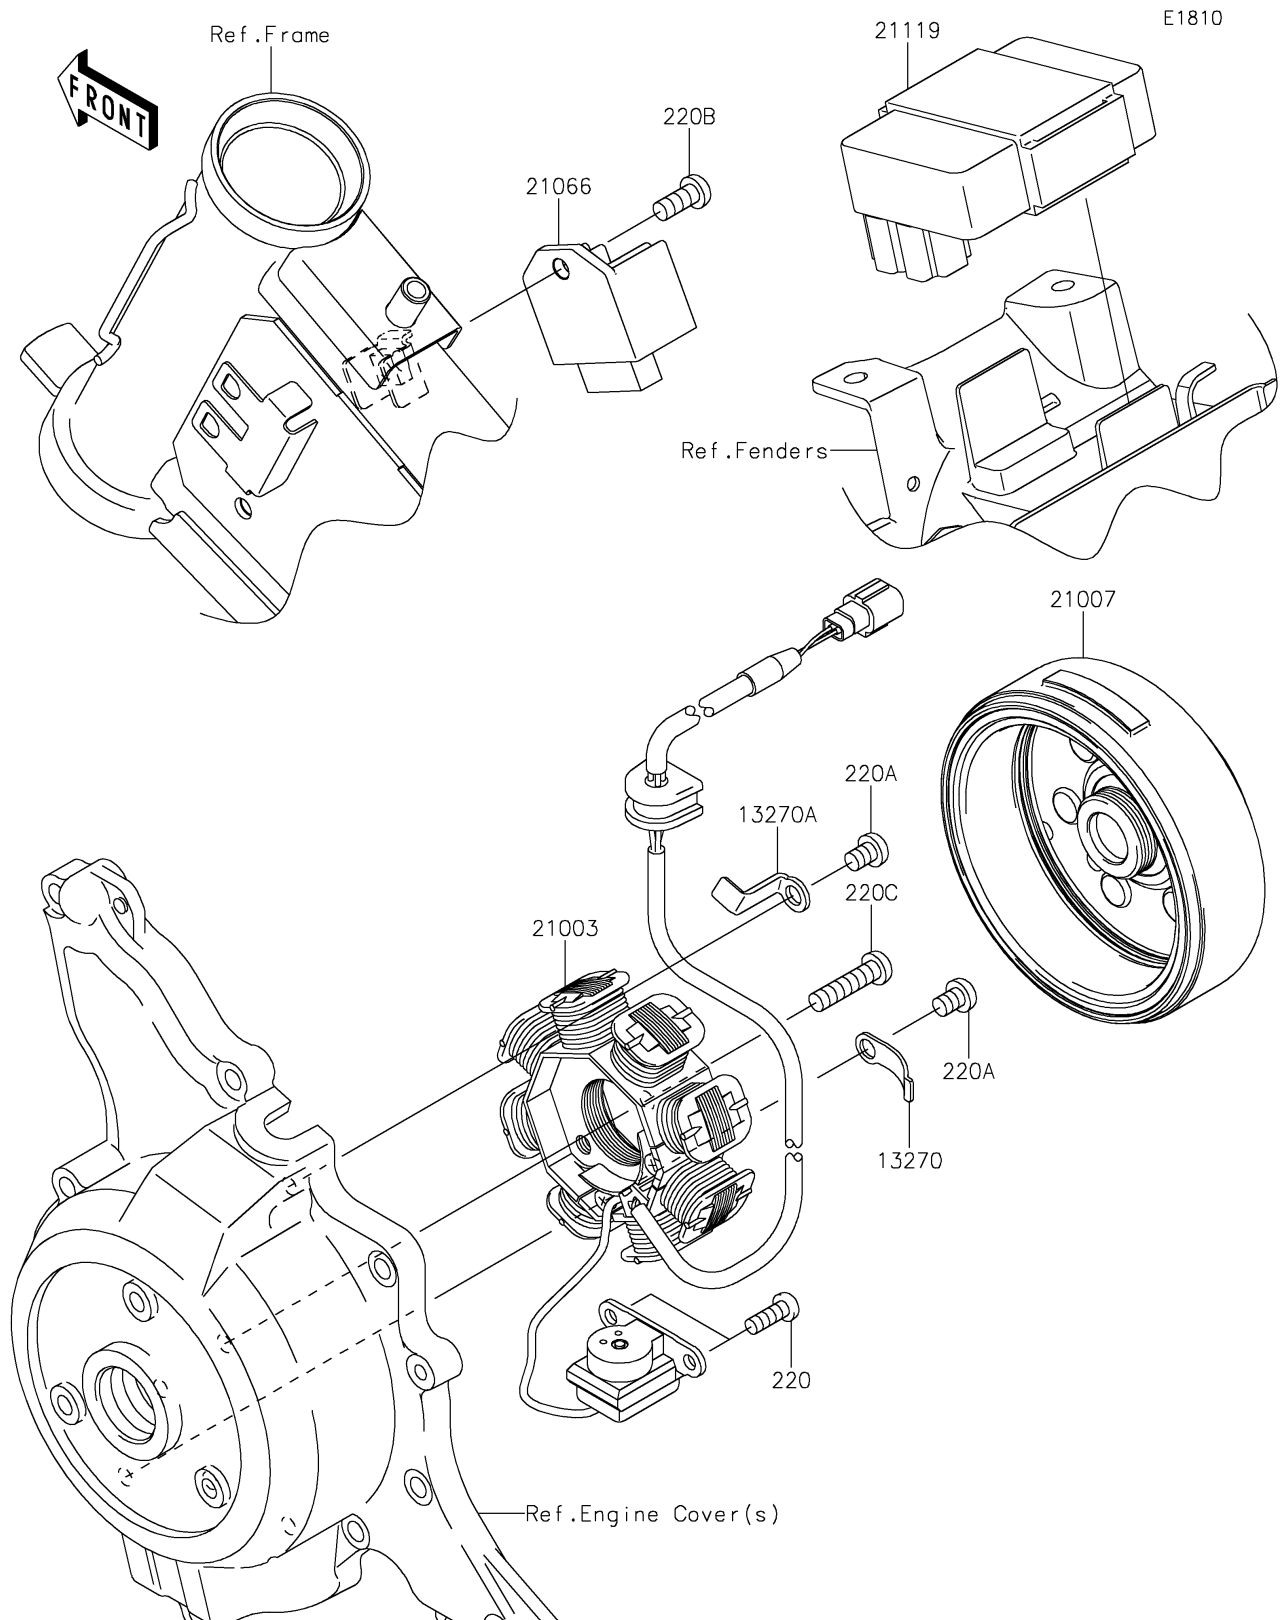

2026 KLX[®]110R

PARTS DIAGRAM

Generator

2026 KLX[®]110R

PARTS LIST

Generator

Kawasaki

Let the Good Times Roll[®]

ITEM NAME

PART NUMBER

QUANTITY
