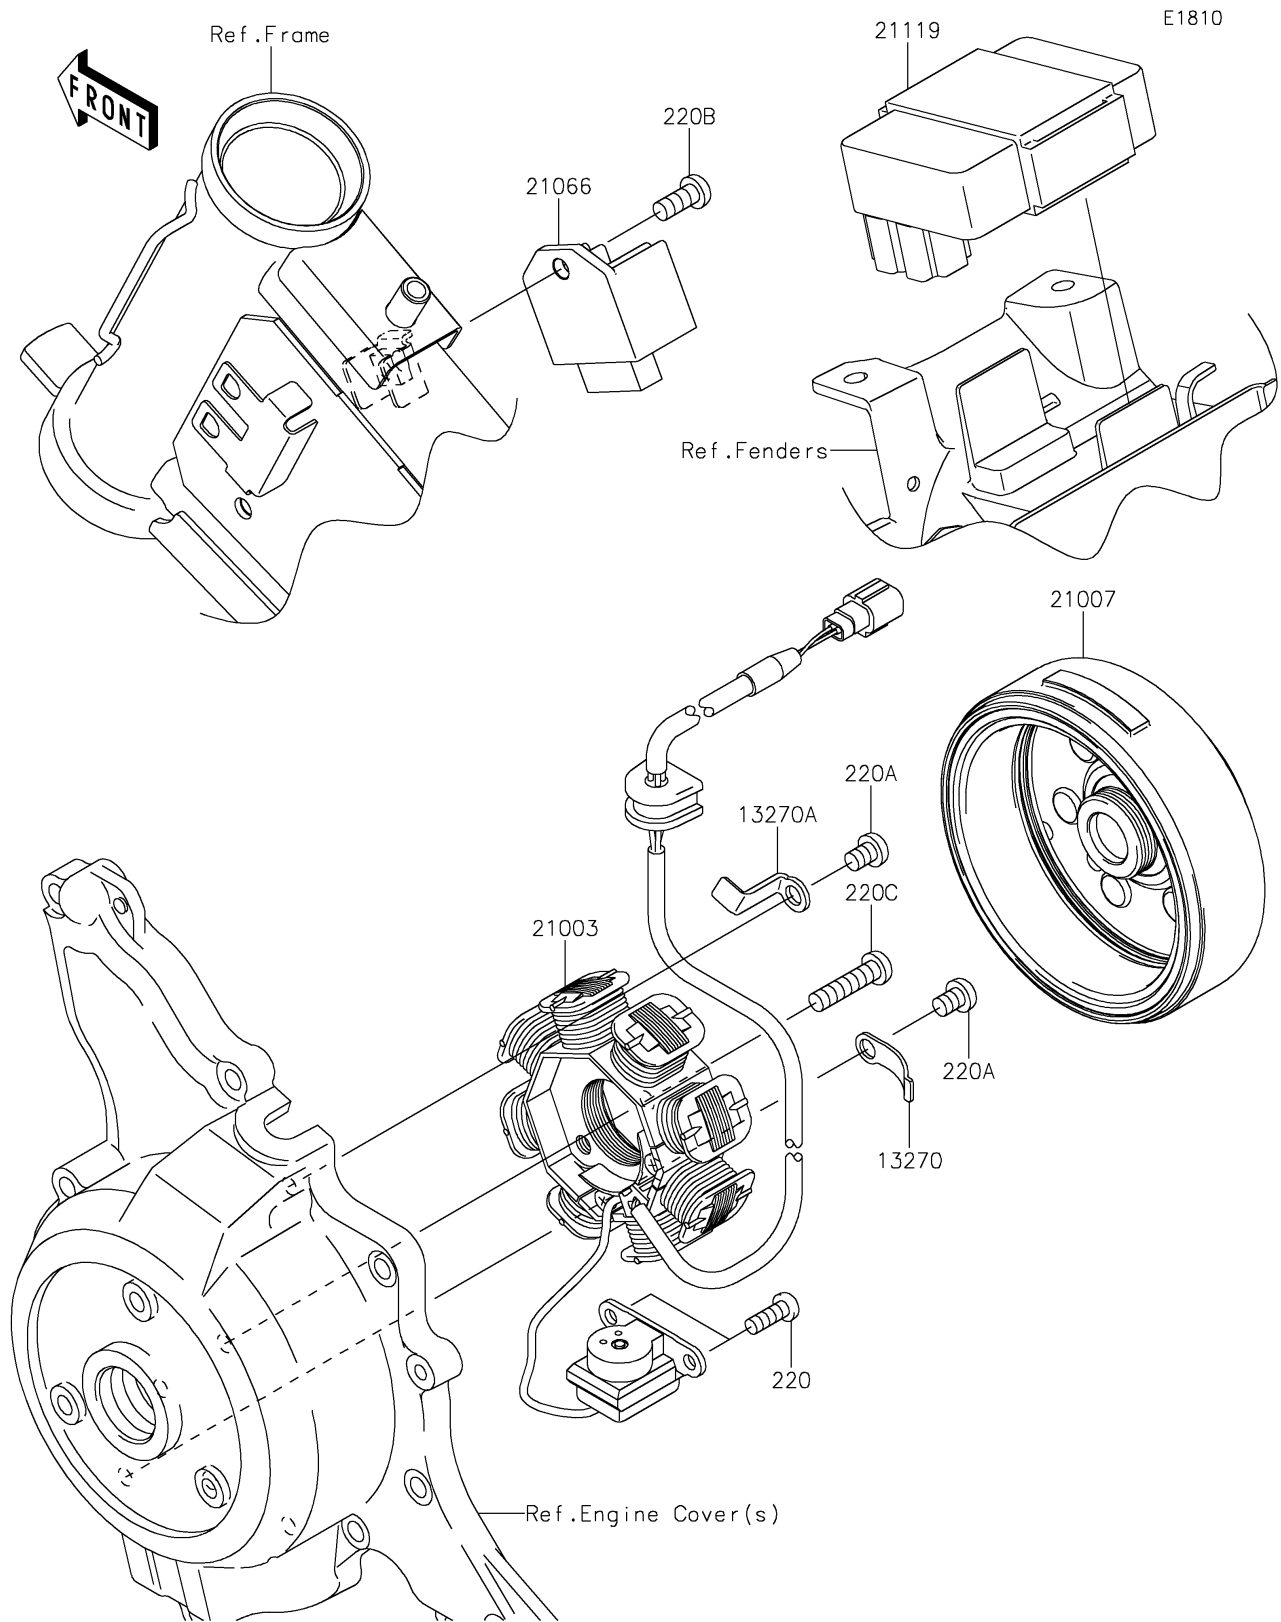

2026 KLX[®]110R

PARTS DIAGRAM

Generator

2026 KLX[®]110R

PARTS LIST

Generator

Kawasaki

Let the Good Times Roll[®]

ITEM NAME

PART NUMBER

QUANTITY
