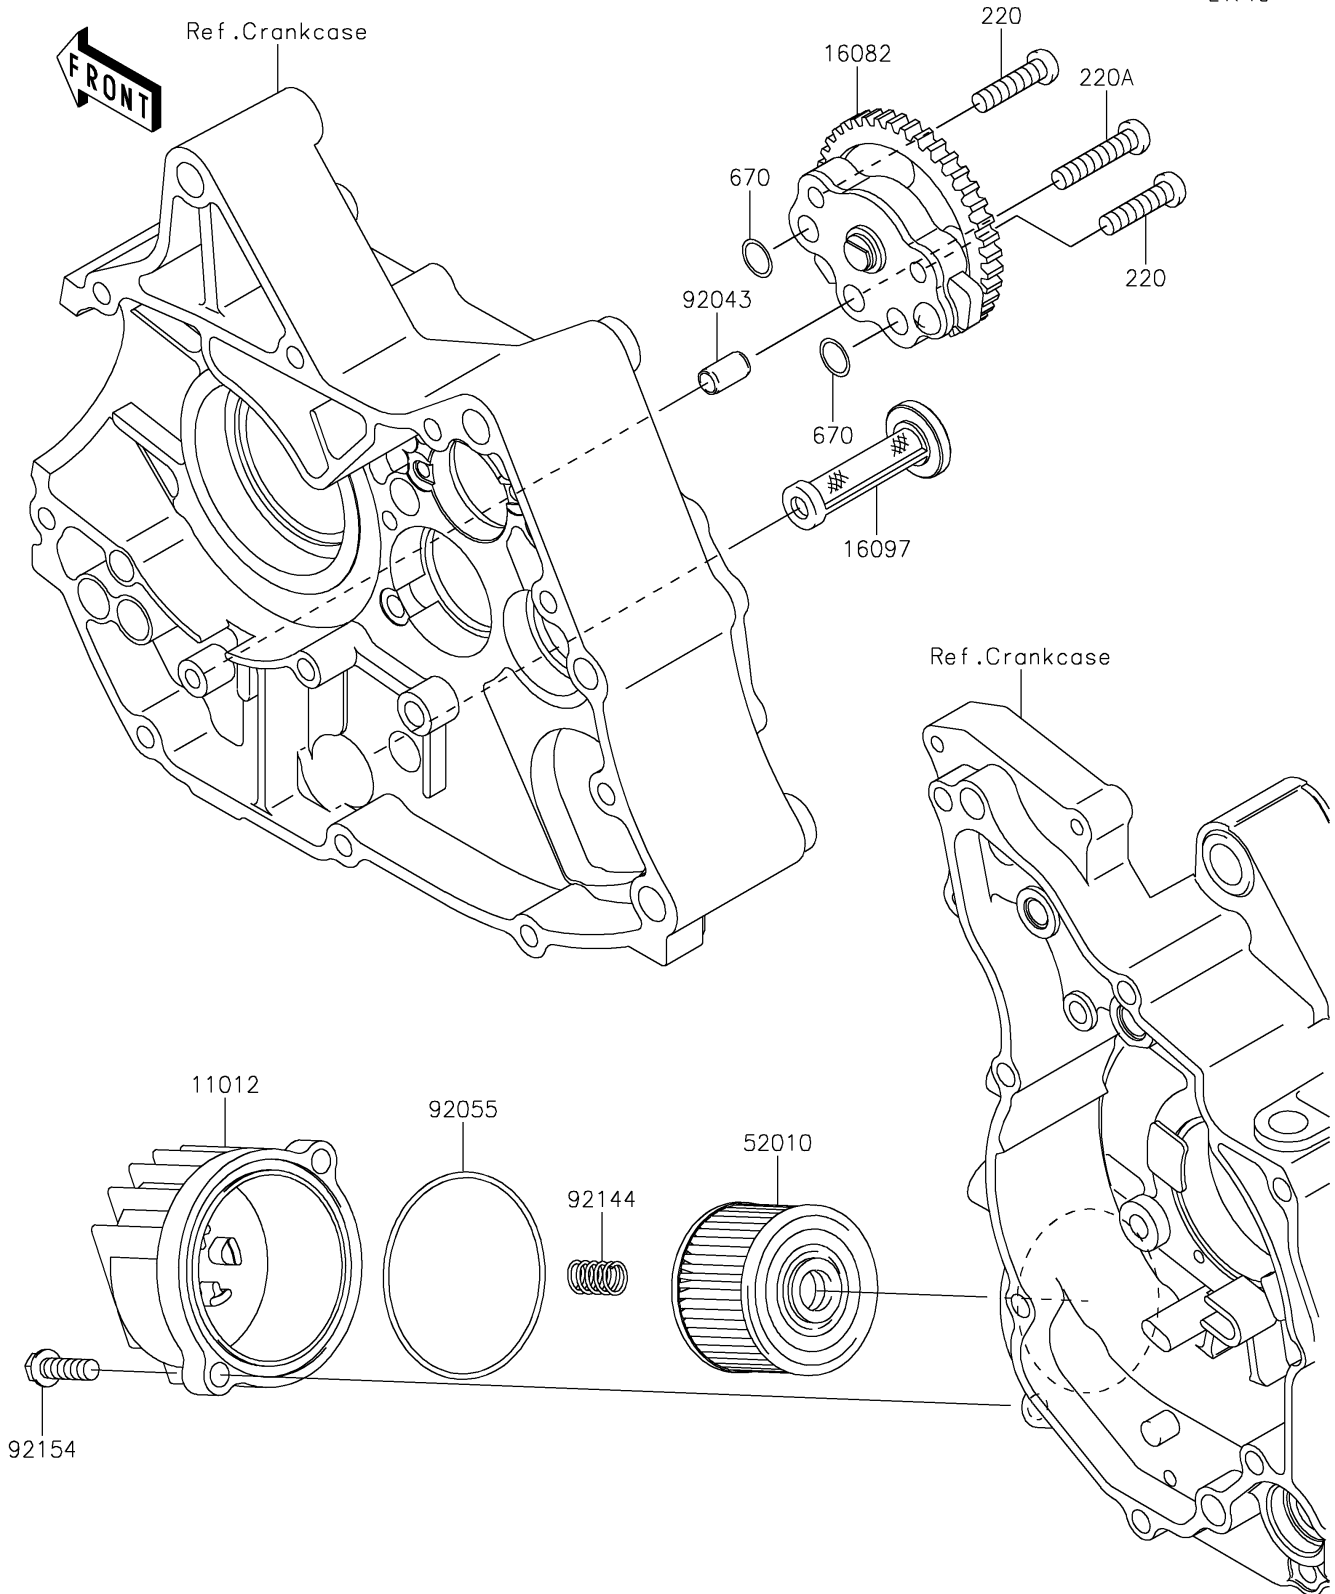

2026 KLX[®]110R

PARTS DIAGRAM

Oil Pump

E1710

2026 KLX[®]110R

PARTS LIST

Oil Pump

Kawasaki

Let the Good Times Roll[®]

ITEM NAME

PART NUMBER

QUANTITY
