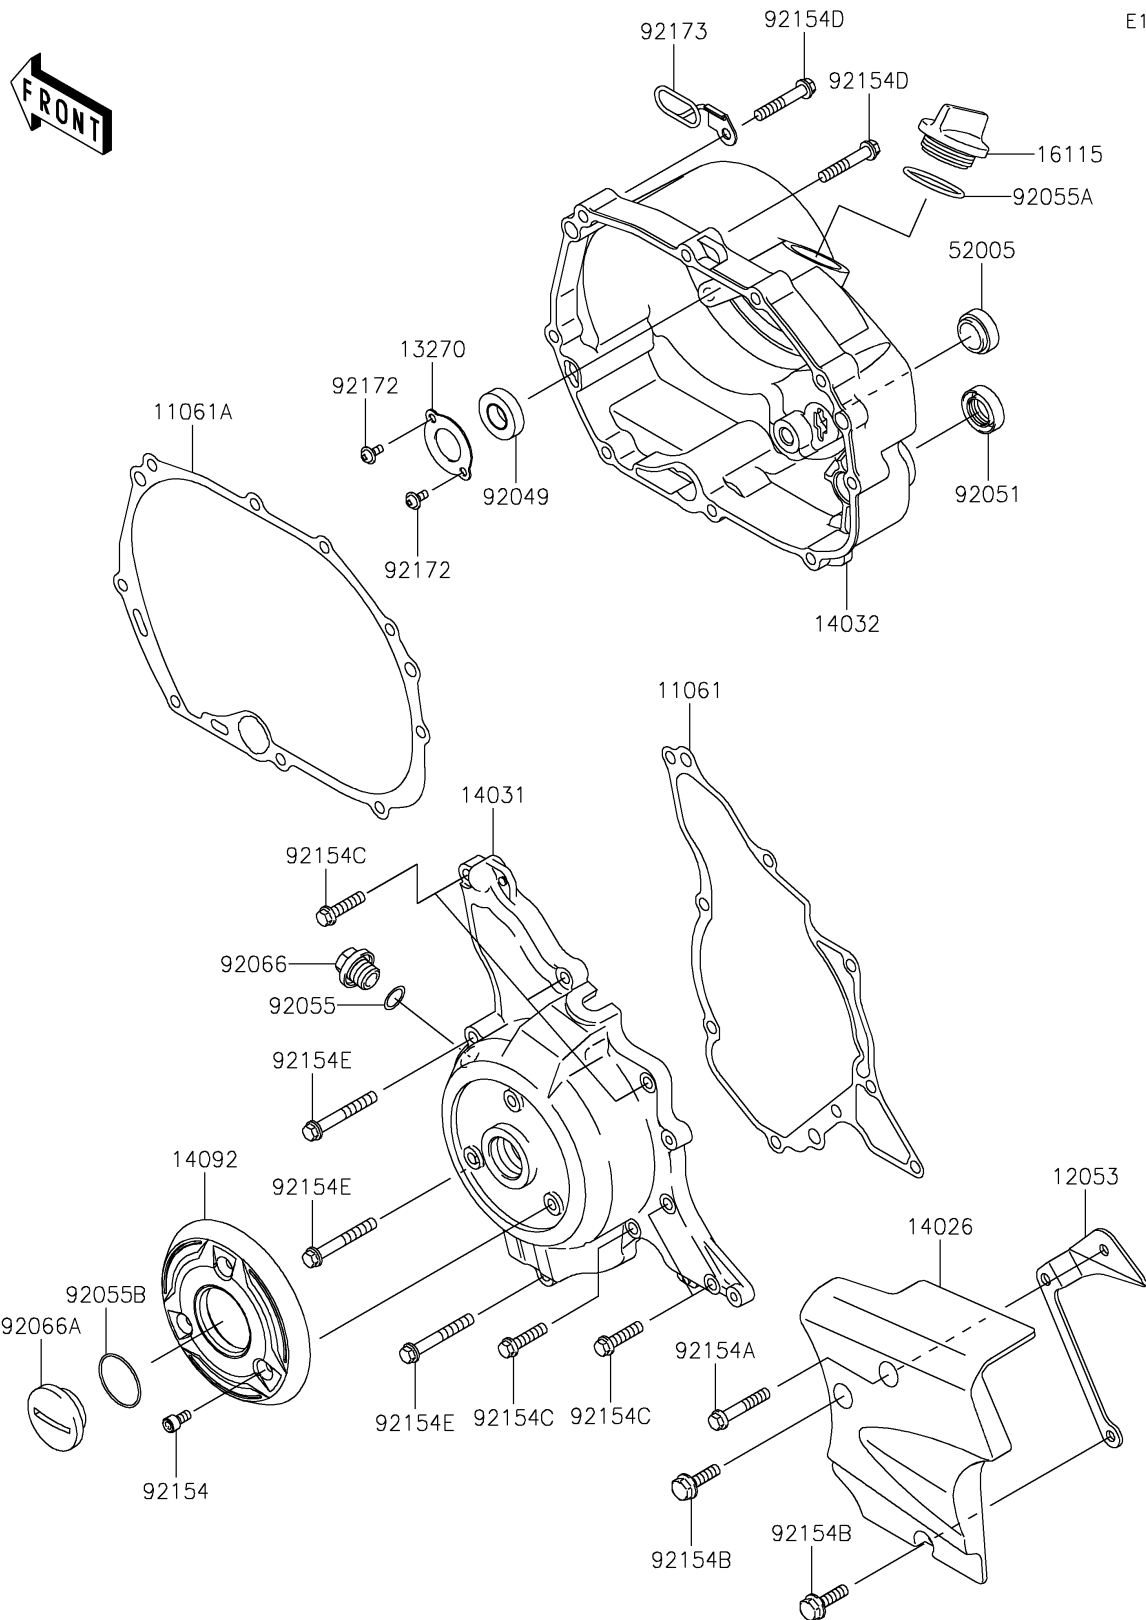

2026 KLX[®]110R

PARTS DIAGRAM

Engine Cover(s)

E1431

2026 KLX[®]110R

PARTS LIST

Engine Cover(s)

ITEM NAME

PART NUMBER

QUANTITY
