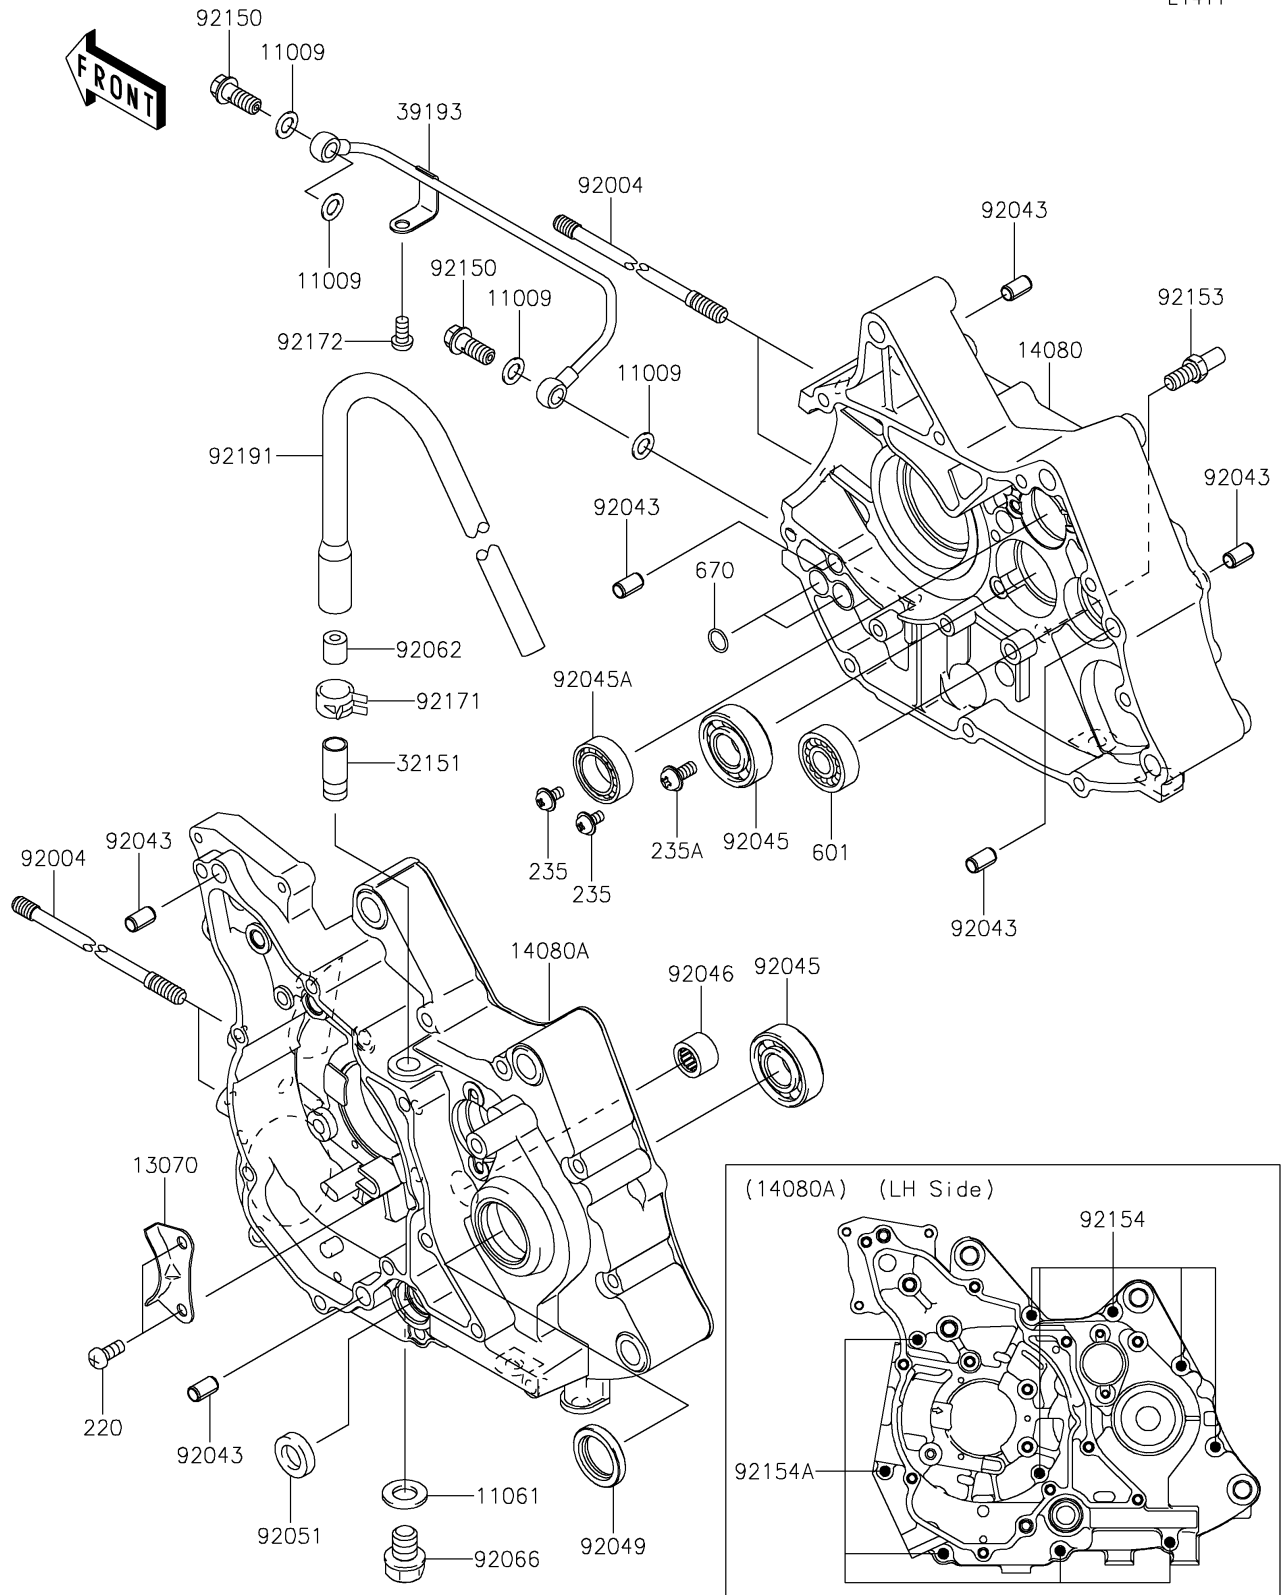

2026 KLX[®]110R

PARTS DIAGRAM

Crankcase

E1411

2026 KLX[®]110R

PARTS LIST

Crankcase

Kawasaki

Let the Good Times Roll[®]

ITEM NAME

PART NUMBER

QUANTITY
