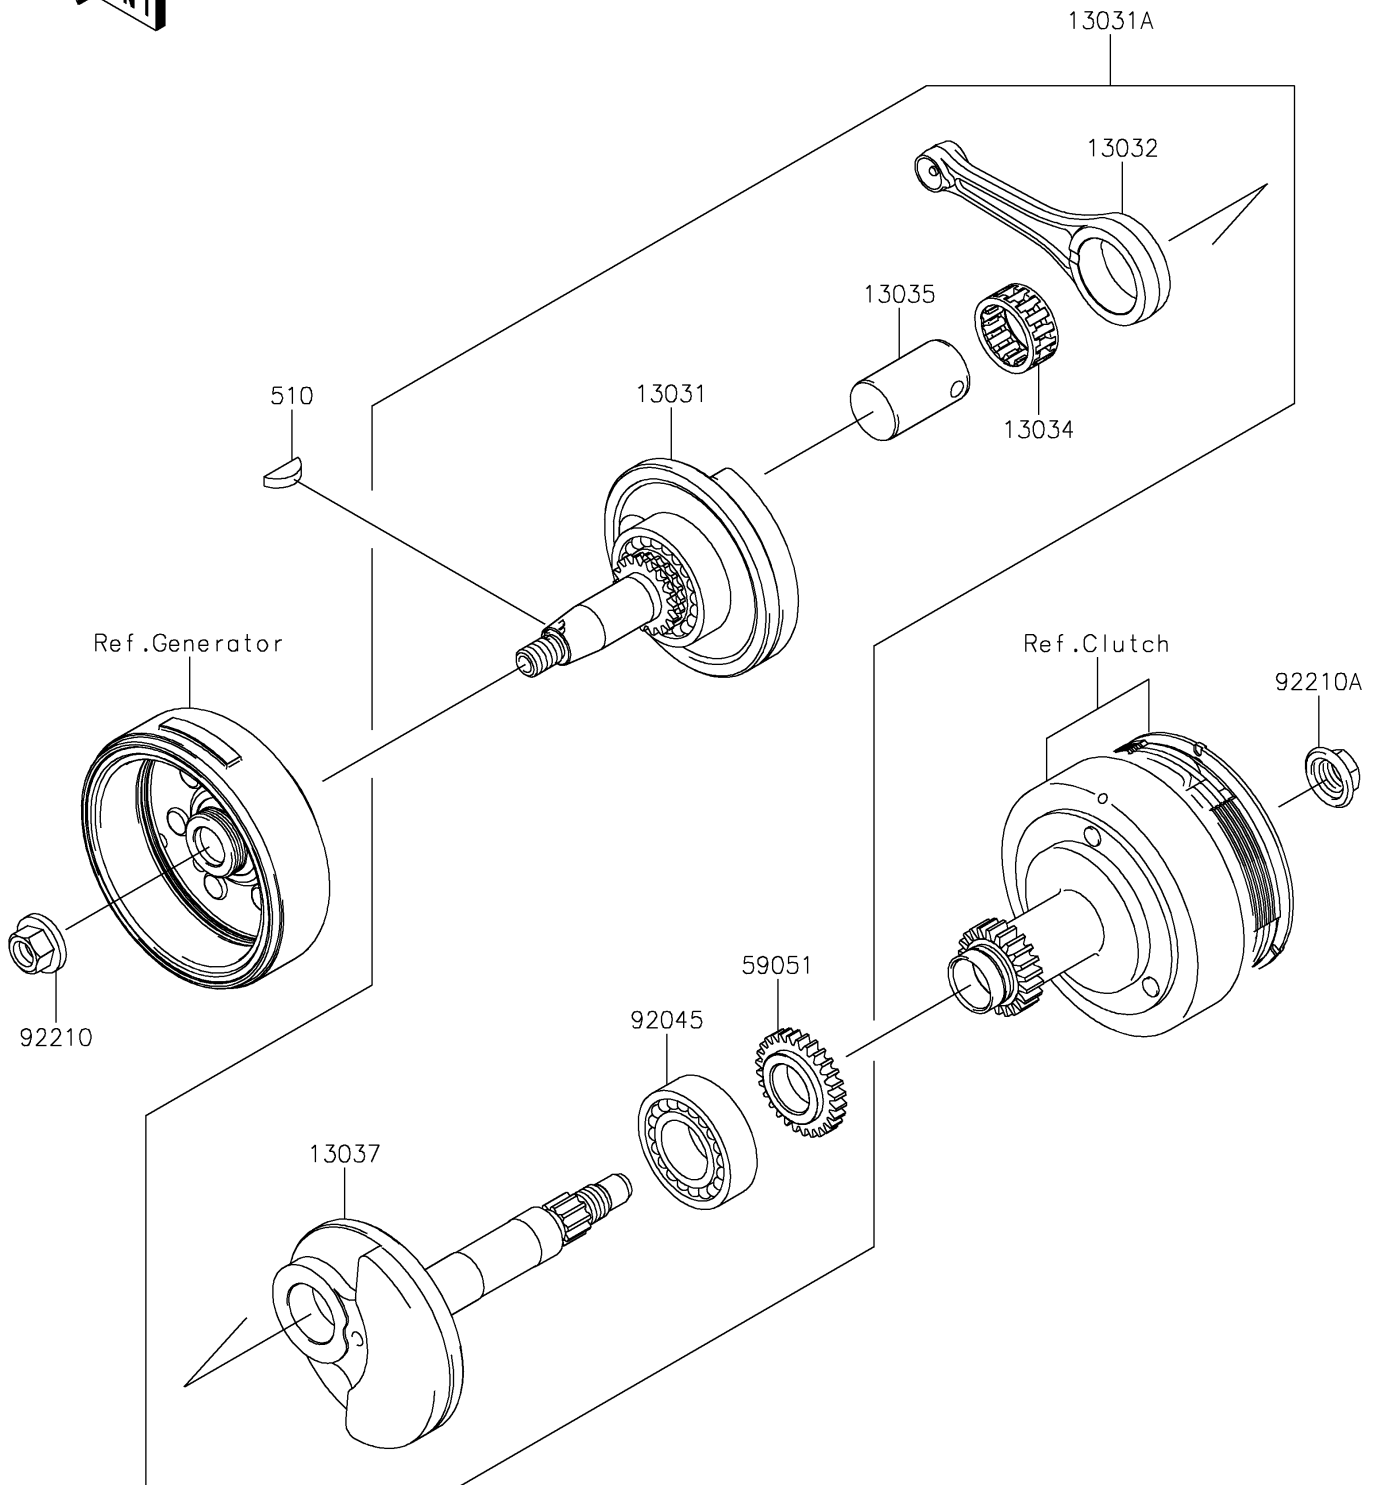

2026 KLX[®]110R

PARTS DIAGRAM

Crankshaft

E1321

2026 KLX[®]110R

PARTS LIST

Crankshaft

Kawasaki

Let the Good Times Roll[®]

ITEM NAME

PART NUMBER

QUANTITY
