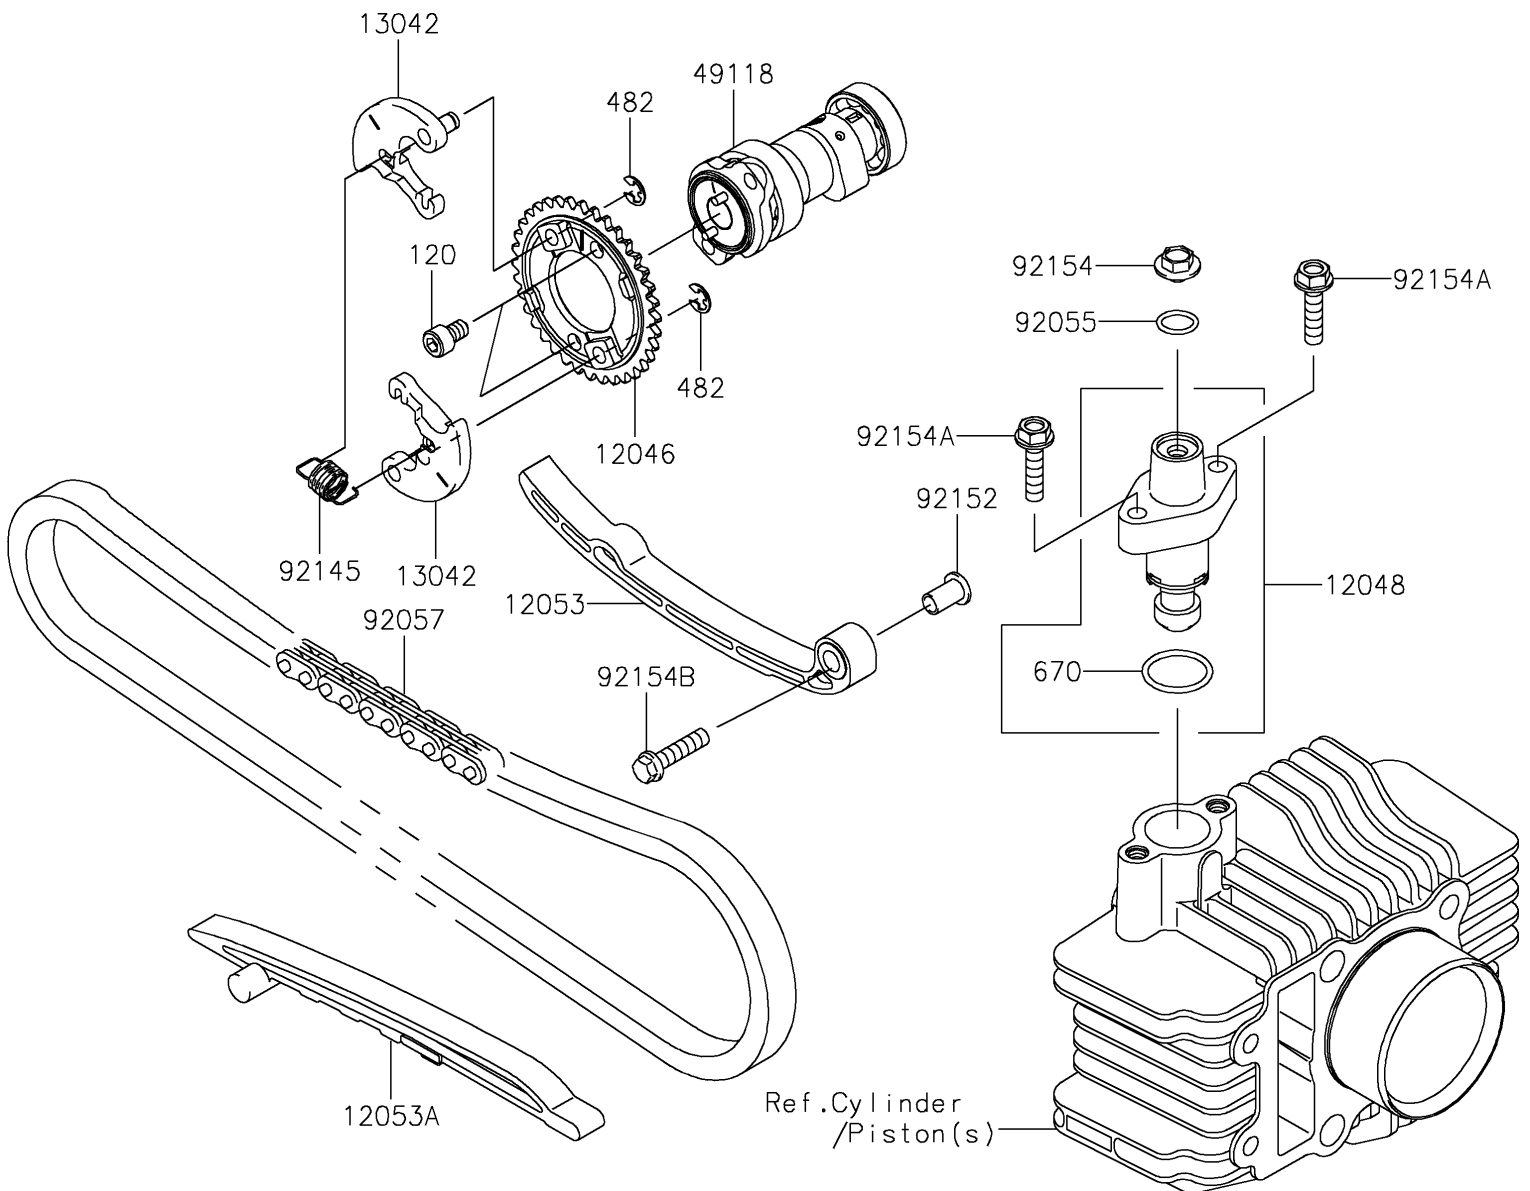

2026 KLX[®]110R

PARTS DIAGRAM

Camshaft(s)/Tensioner

E1230

2026 KLX[®]110R

PARTS LIST

Camshaft(s)/Tensioner

Kawasaki

Let the Good Times Roll[®]

ITEM NAME

PART NUMBER

QUANTITY
