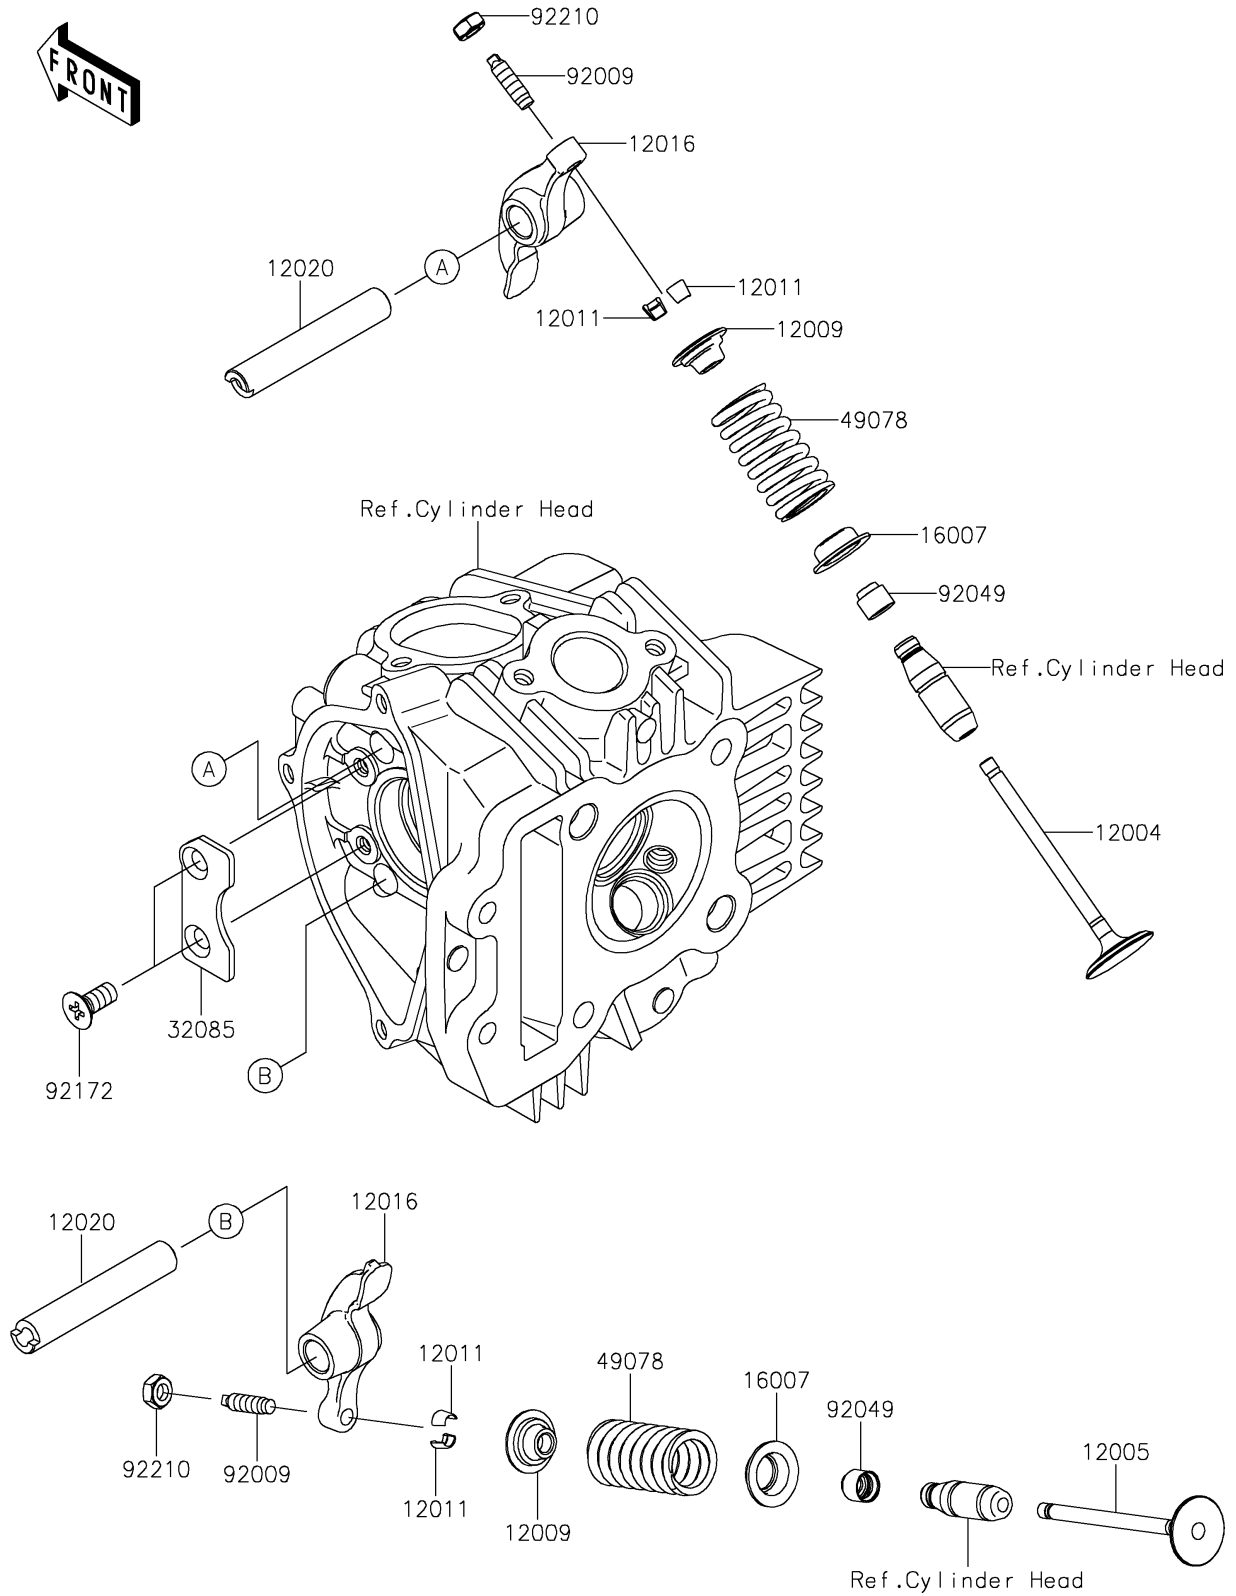

2026 KLX[®]110R

PARTS DIAGRAM

Valve(s)

E1210

2026 KLX[®]110R

PARTS LIST

Valve(s)

ITEM NAME

PART NUMBER

QUANTITY
