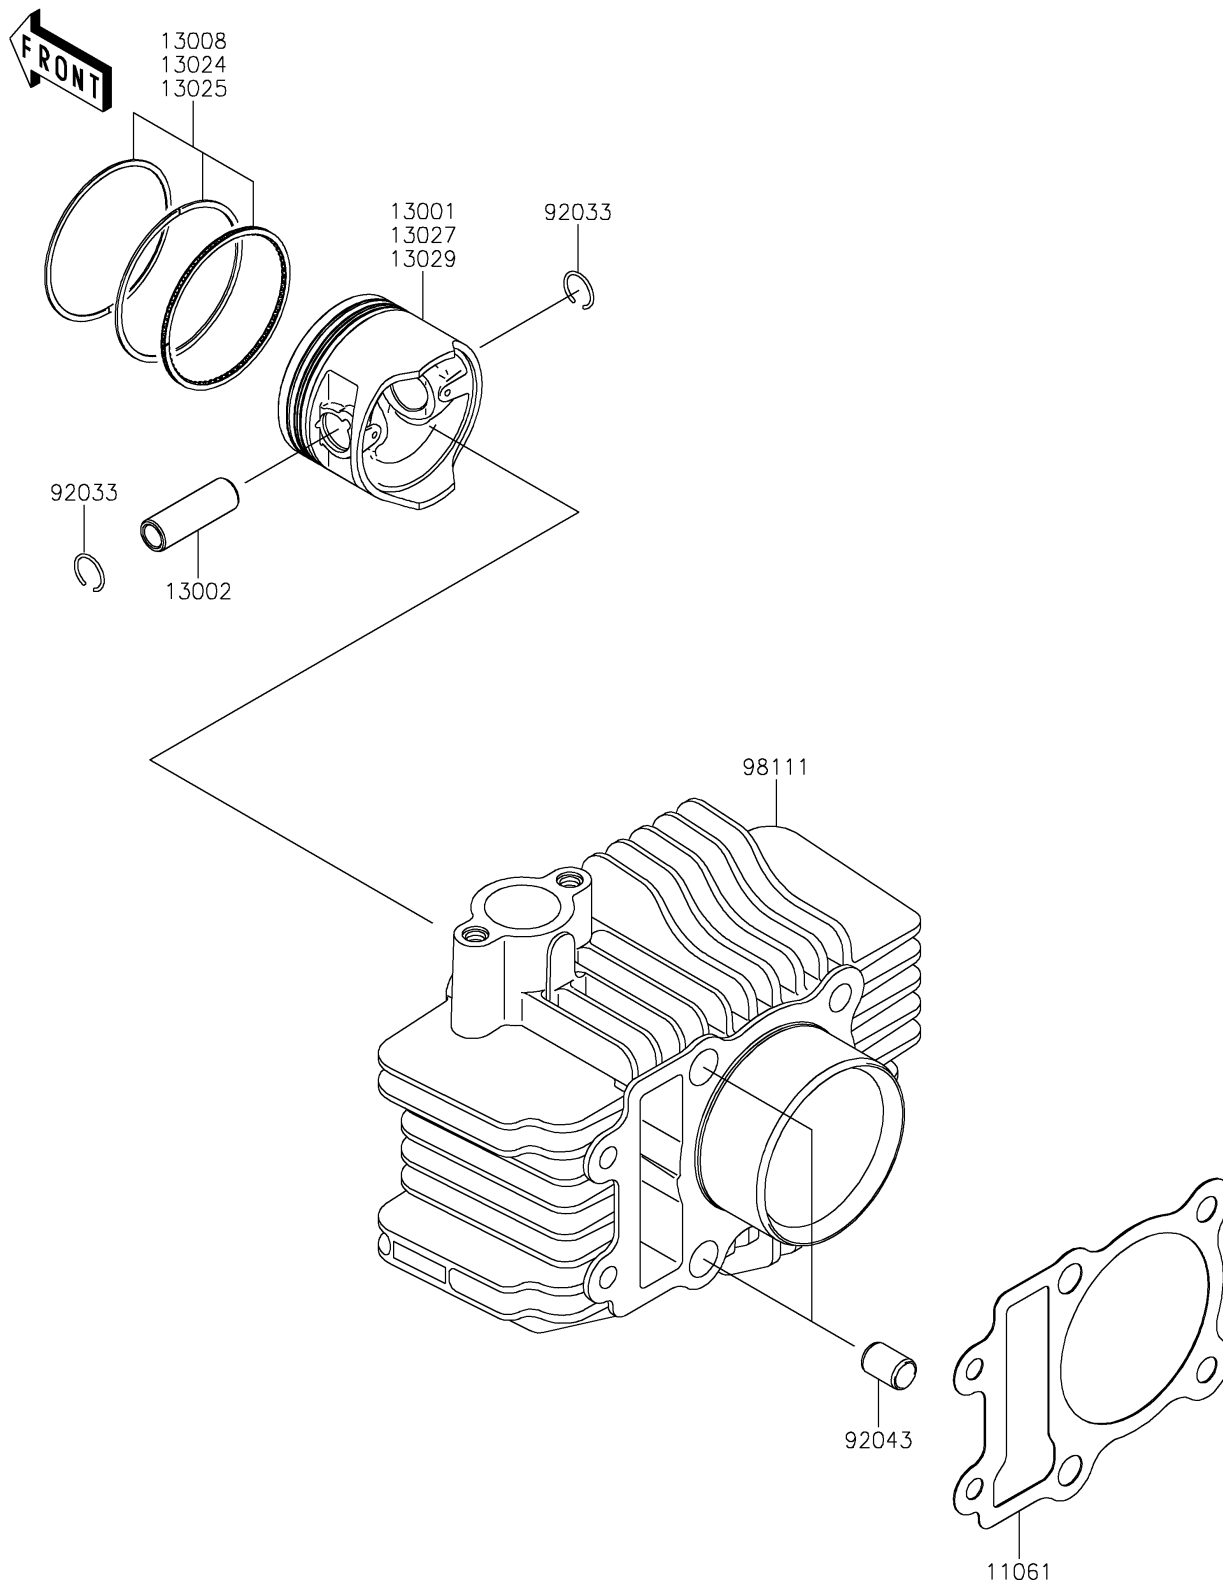

2026 KLX[®]110R

PARTS DIAGRAM

Cylinder/Piston(s)

E1120

2026 KLX[®]110R

PARTS LIST

Cylinder/Piston(s)

Kawasaki

Let the Good Times Roll[®]

ITEM NAME

PART NUMBER

QUANTITY
