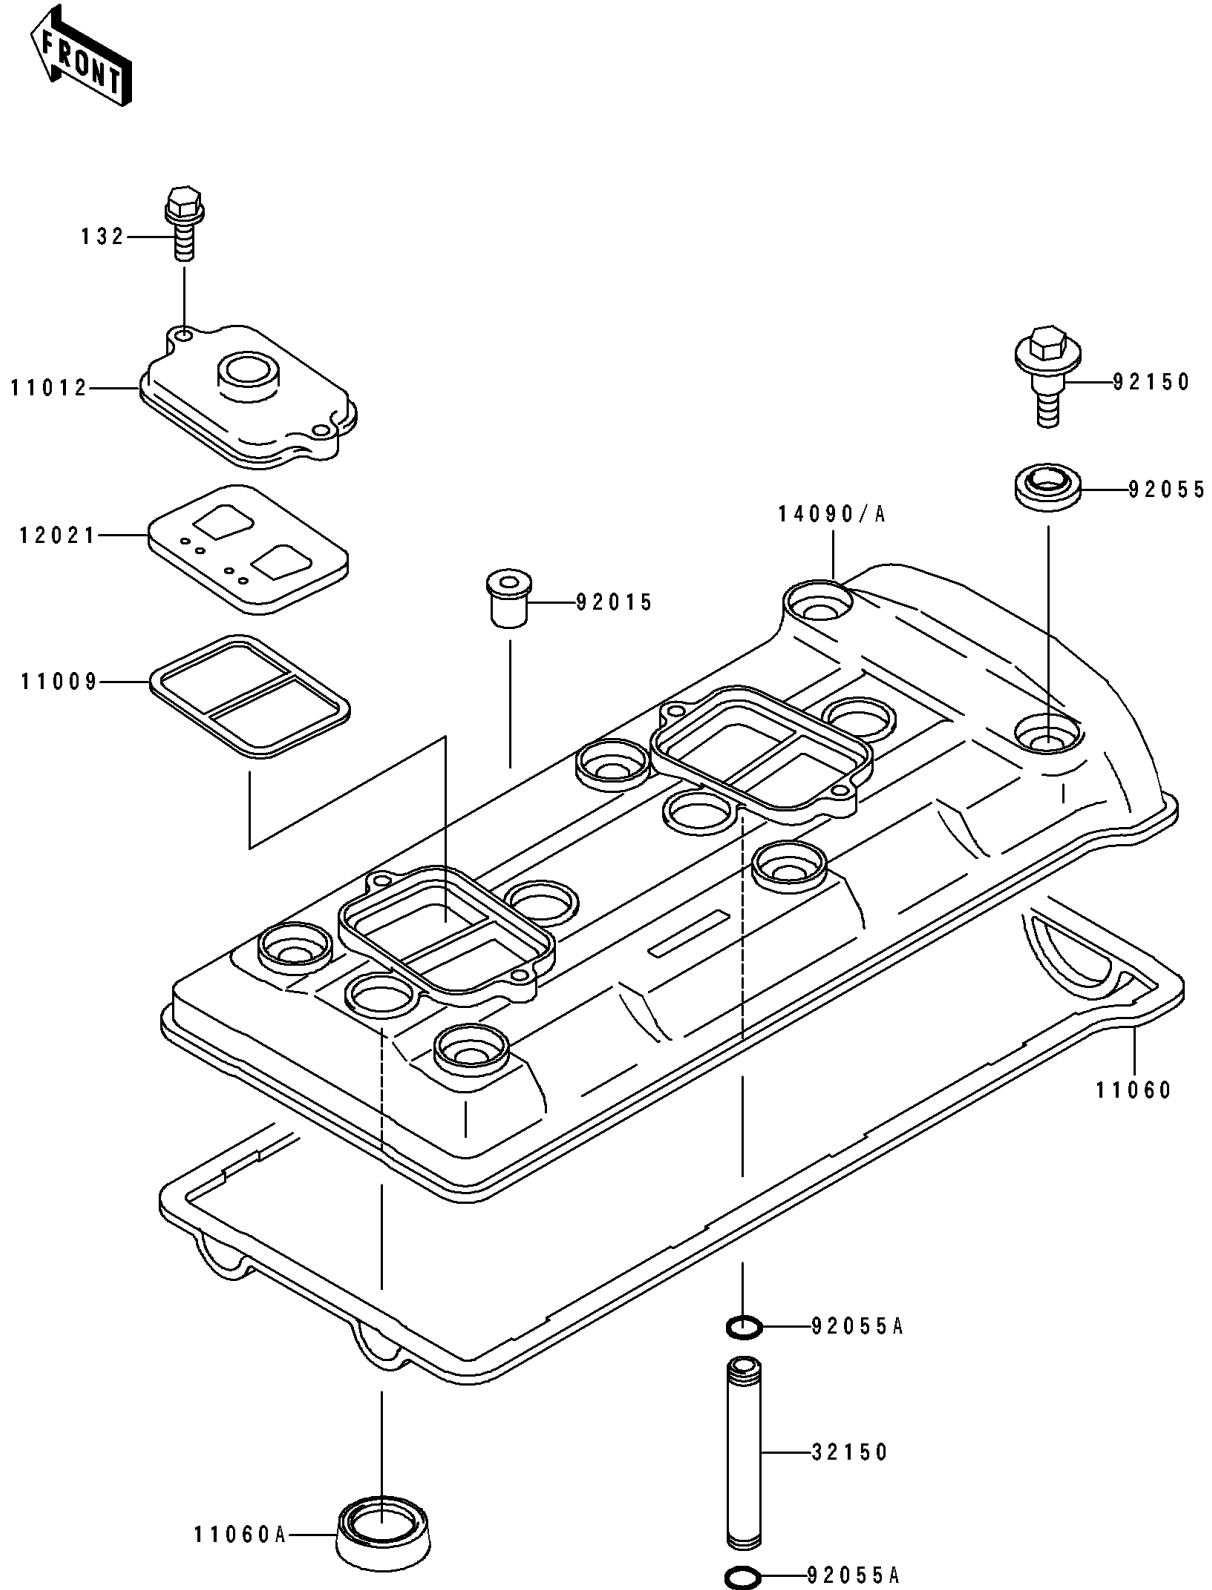

1992 Ninja[®] ZX[™]-7R

PARTS DIAGRAM

Cylinder Head Cover

E1112

1992 Ninja[®] ZX[™]-7R

PARTS LIST

Cylinder Head Cover

ITEM NAME

PART NUMBER

QUANTITY
