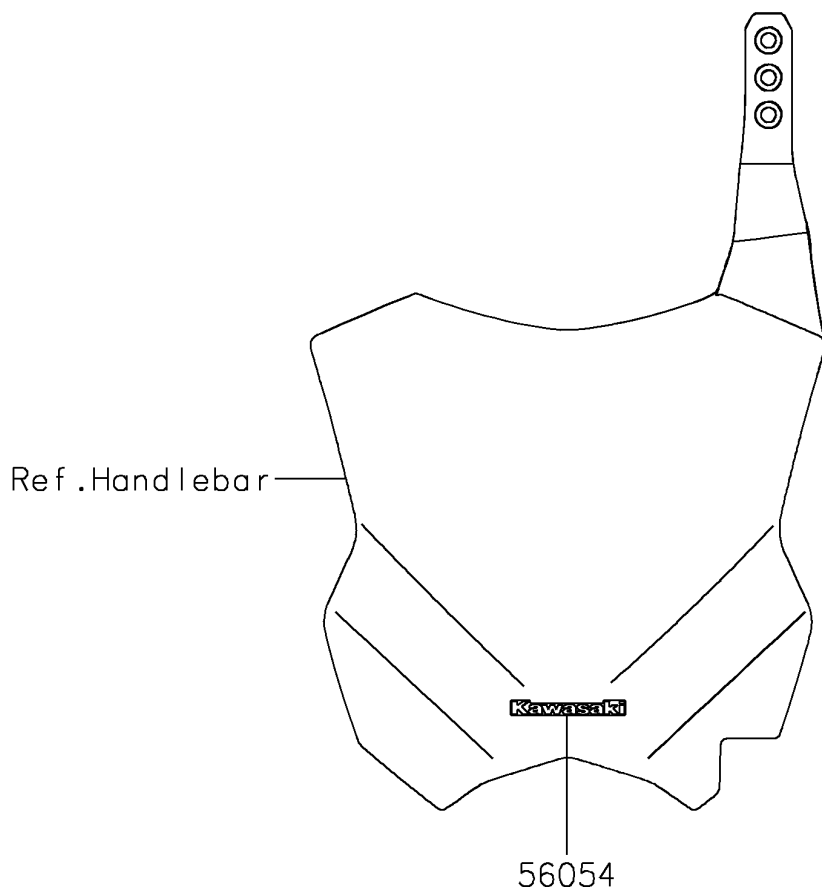

2025 KX™ 250

PARTS DIAGRAM

Decals

F2861

2025 KX™ 250

PARTS LIST

Decals

Kawasaki

Let the Good Times Roll®

ITEM NAME

PART NUMBER

QUANTITY
