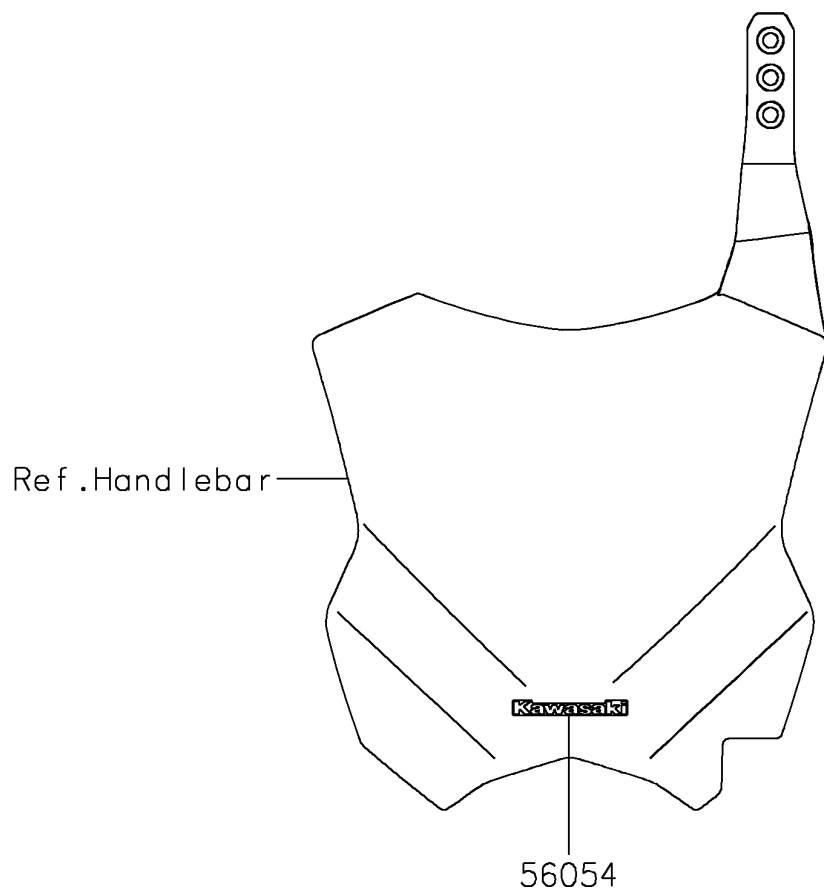

2026 KX™ 250

PARTS DIAGRAM

Decals

F2861

2026 KX™ 250

PARTS LIST

Decals

ITEM NAME	PART NUMBER	QUANTITY
MARK,KAWASAKI (Ref # 56054)	56054-4130	1