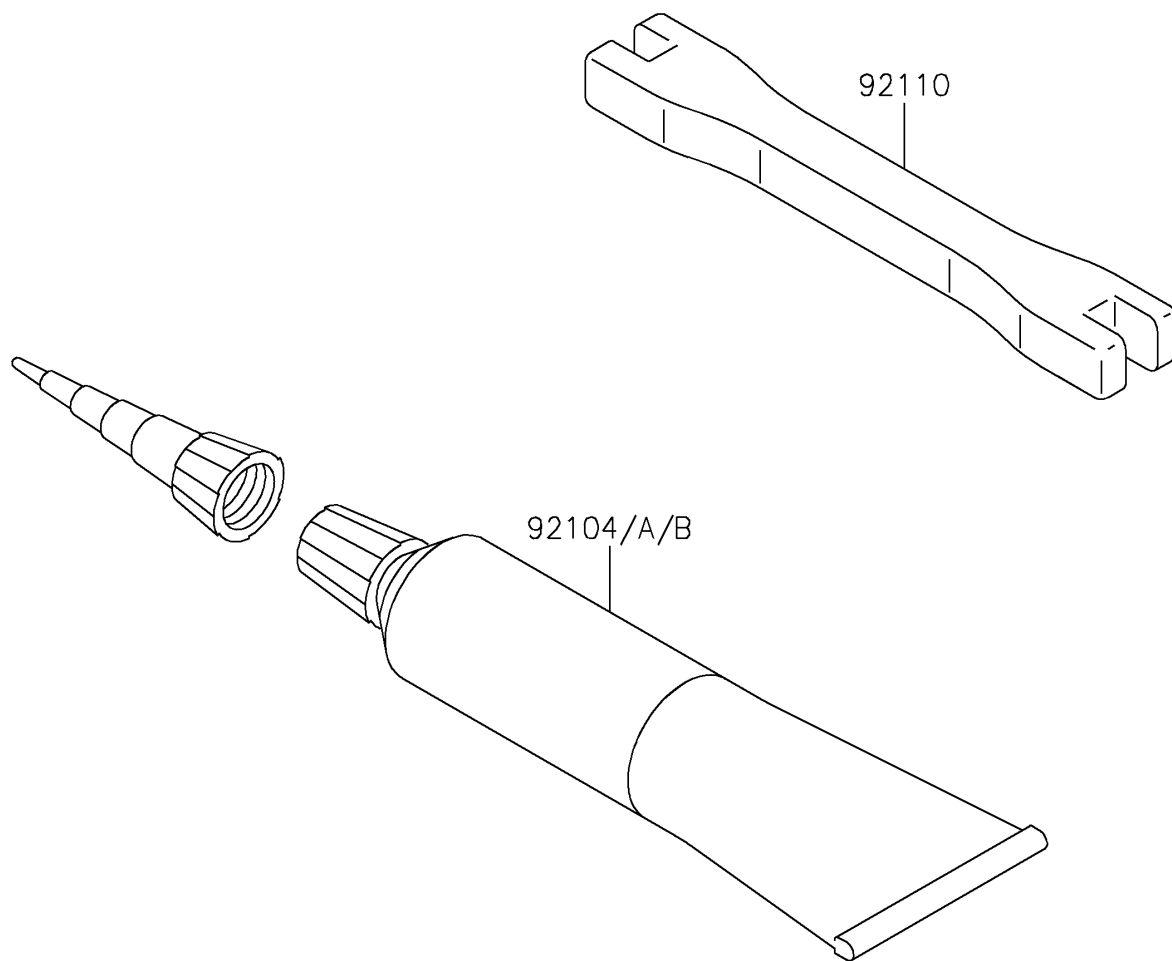

2026 KX™ 250

PARTS DIAGRAM

Owner's Tools

F2810

2026 KX™ 250

PARTS LIST

Owner's Tools

ITEM NAME	PART NUMBER	QUANTITY
GASKET-LIQUID,TB1211F,CLEAR (Ref # 92104)	92104-0004	1
GASKET-LIQUID,TB1216,GRAY (Ref # 92104A)	92104-1063	1
GASKET-LIQUID,TB1216B,BLACK (Ref # 92104B)	92104-1064	1
TOOL-WRENCH,NIPPLE,6X8 (Ref # 92110)	92110-0004	1