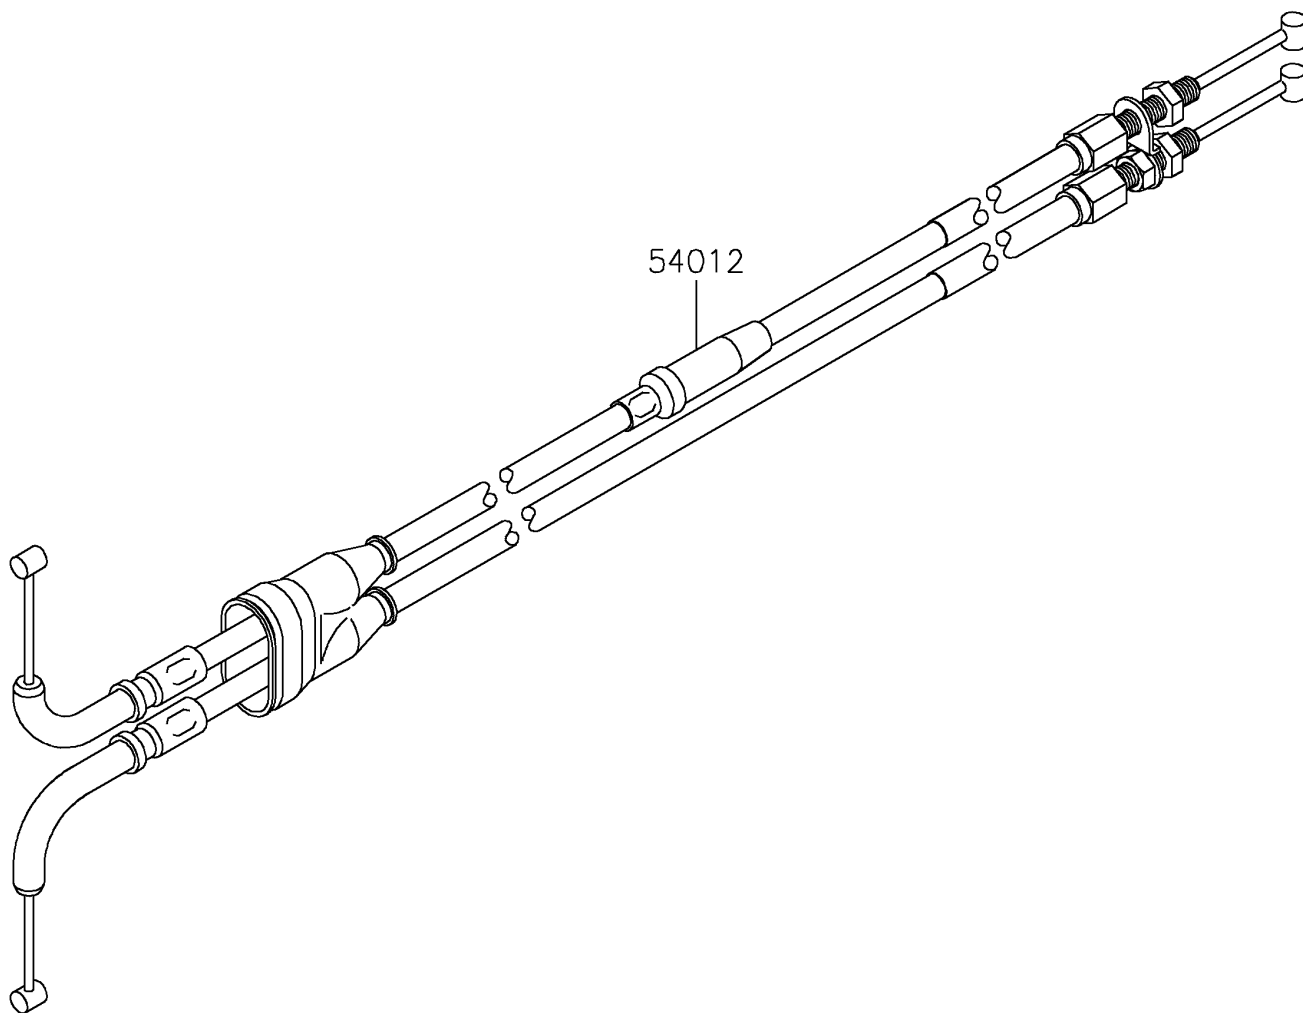

2026 KX™ 250

PARTS DIAGRAM

Cables

F2540

2026 KX™ 250

PARTS LIST

Cables

ITEM NAME	PART NUMBER	QUANTITY
CABLE-THROTTLE (Ref # 54012)	54012-0743	1