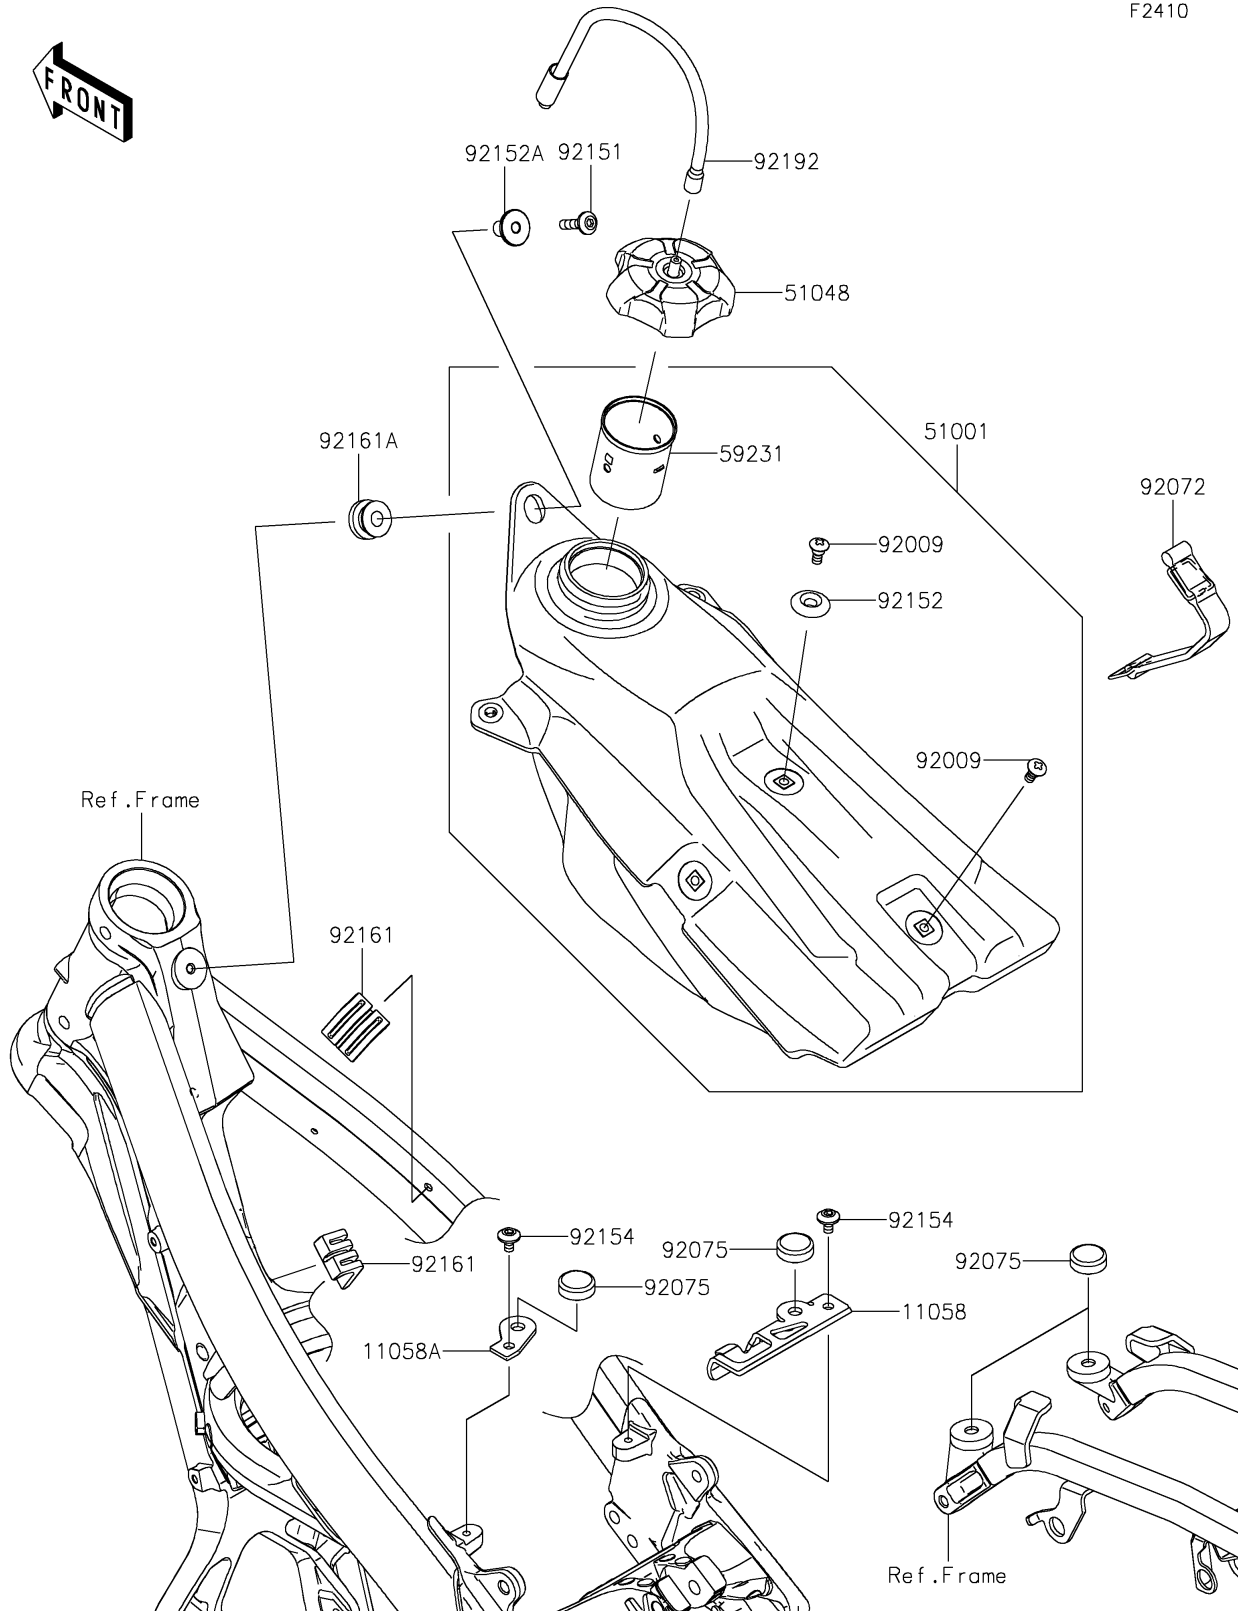

2026 KX™ 250

PARTS DIAGRAM

Fuel Tank

F2410

2026 KX™ 250

PARTS LIST

Fuel Tank

Kawasaki

Let the Good Times Roll®

ITEM NAME

PART NUMBER

QUANTITY
