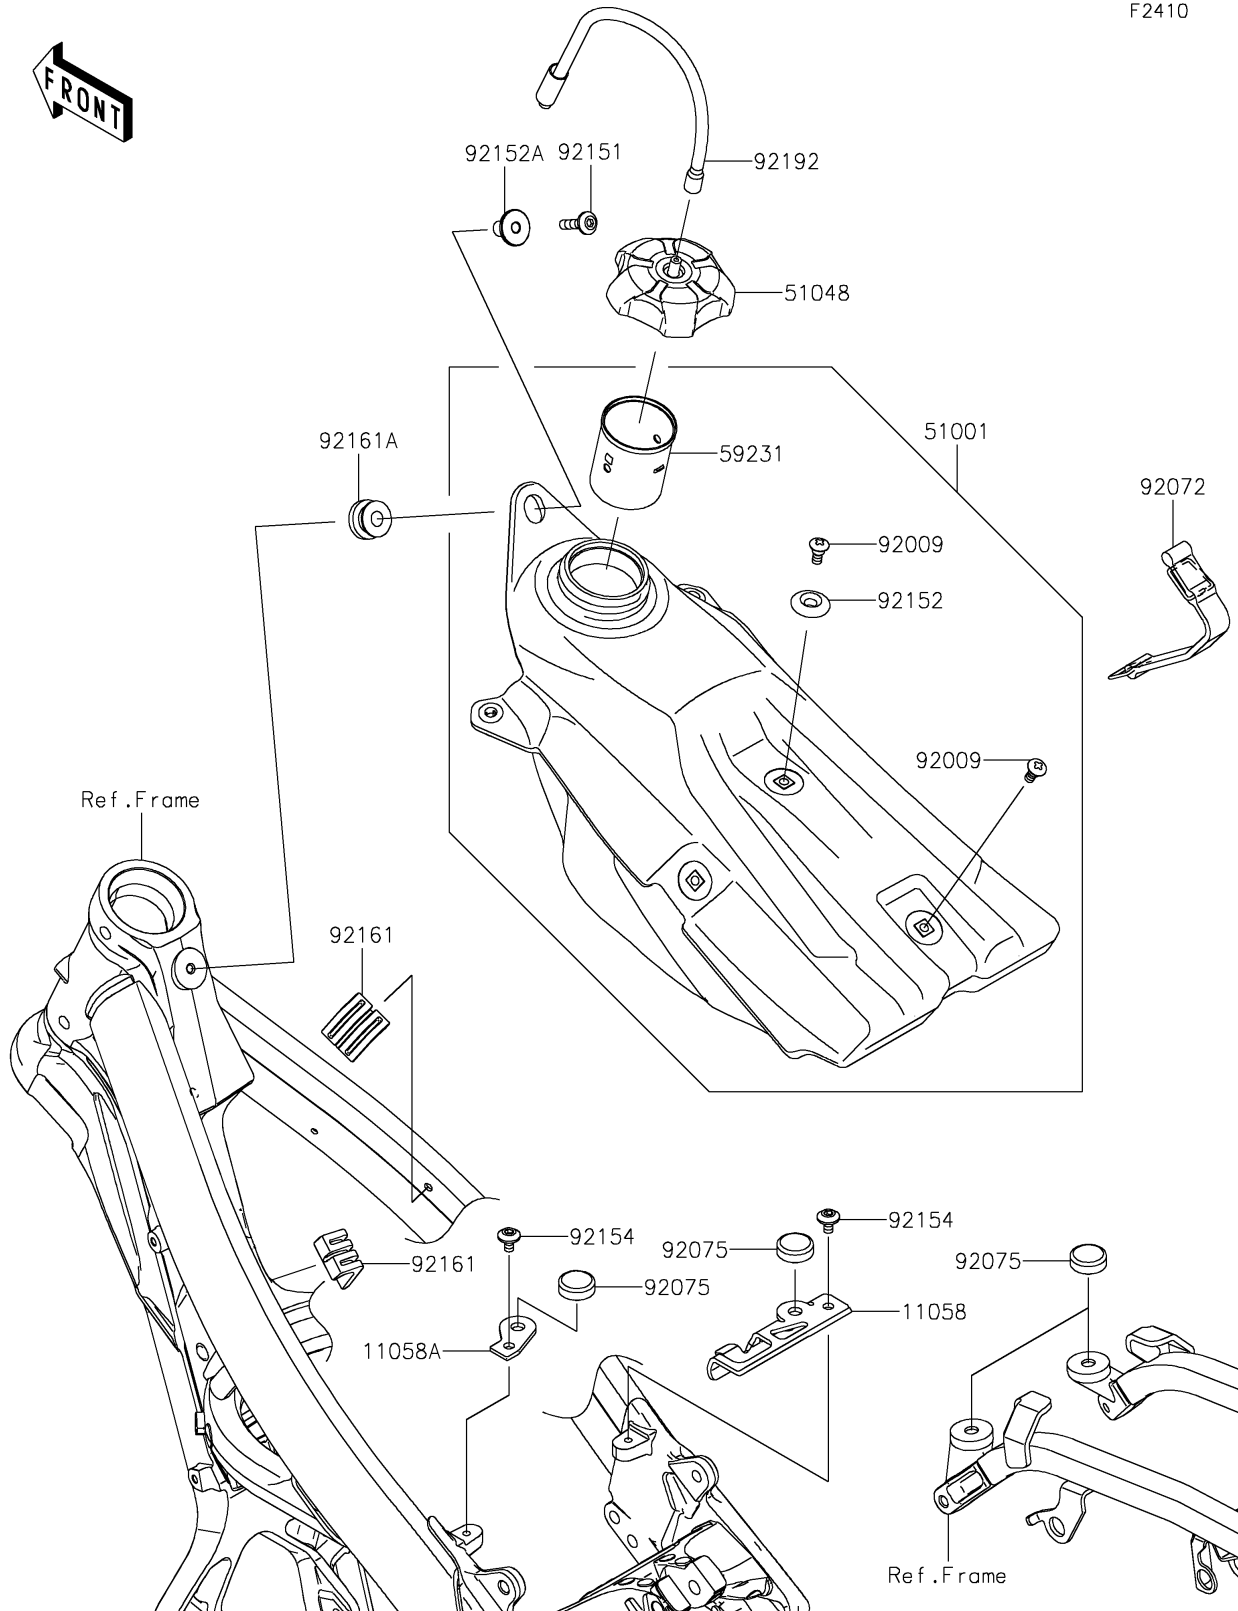

2026 KX™ 250

PARTS DIAGRAM

Fuel Tank

F2410

2026 KX™ 250

PARTS LIST

Fuel Tank

ITEM NAME	PART NUMBER	QUANTITY
BRACKET (Ref # 11058)	11058-1106	1
BRACKET (Ref # 11058A)	11058-1107	1
TANK-COMP-FUEL (Ref # 51001)	51001-0928	1
CAP-ASSY-TANK (Ref # 51048)	51048-0576	1
FILLER (Ref # 59231)	59231-0019	1
SCREW,6MM (Ref # 92009)	92009-1971	2
BAND,TOOL CASE (Ref # 92072)	92072-3859	1
DAMPER,9X24X14 (Ref # 92075)	92075-281	4
BOLT,SOCKET,6X25 (Ref # 92151)	92151-1611	1
COLLAR (Ref # 92152)	92152-1346	1
COLLAR,6.5X10X18 (Ref # 92152A)	92152-2456	1
BOLT,SOCKET,6X10 (Ref # 92154)	92154-0774	2
DAMPER,FUEL TANK,SIDE (Ref # 92161)	92161-1393	2
DAMPER,FUEL TANK,FR (Ref # 92161A)	92161-1914	1
TUBE (Ref # 92192)	92192-0161	1