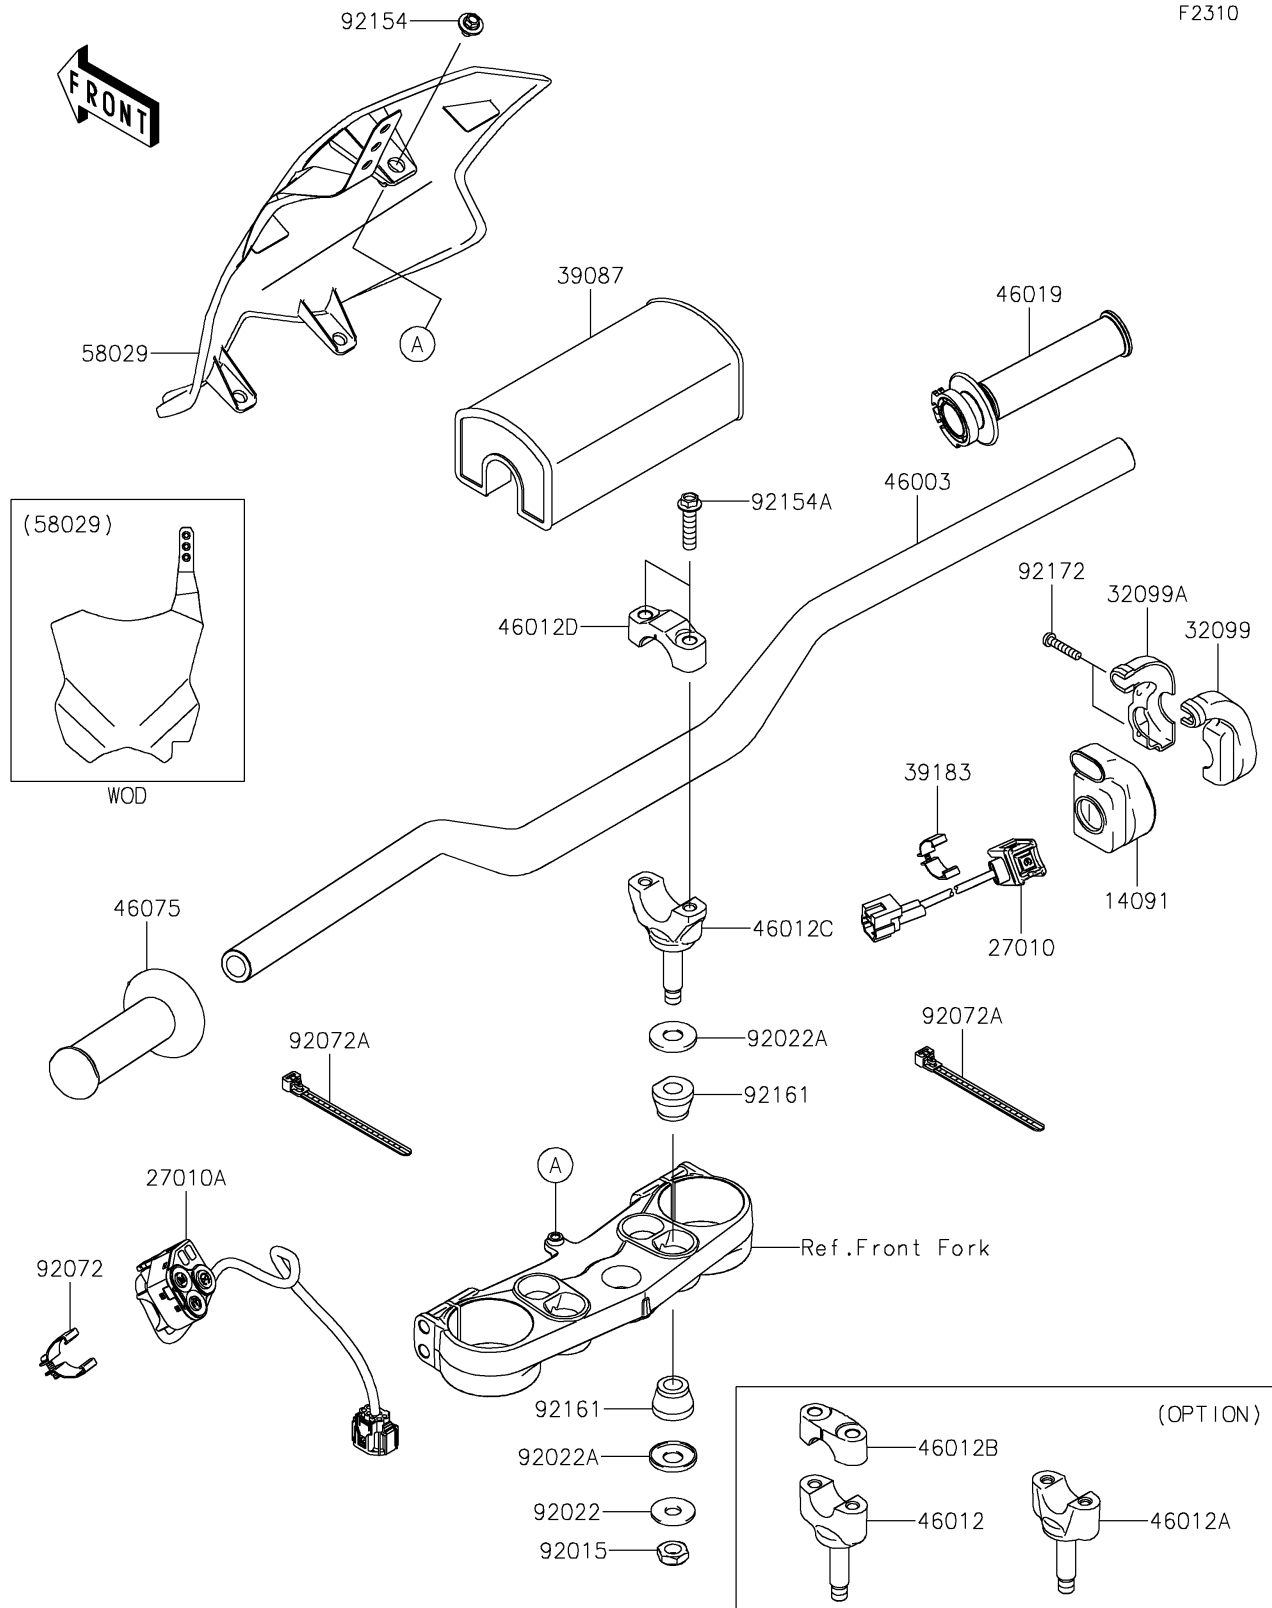

2025 KX™ 250

PARTS DIAGRAM

Handlebar

F2310

2025 KX™ 250

PARTS LIST

Handlebar

Kawasaki

Let the Good Times Roll®

ITEM NAME

PART NUMBER

QUANTITY
