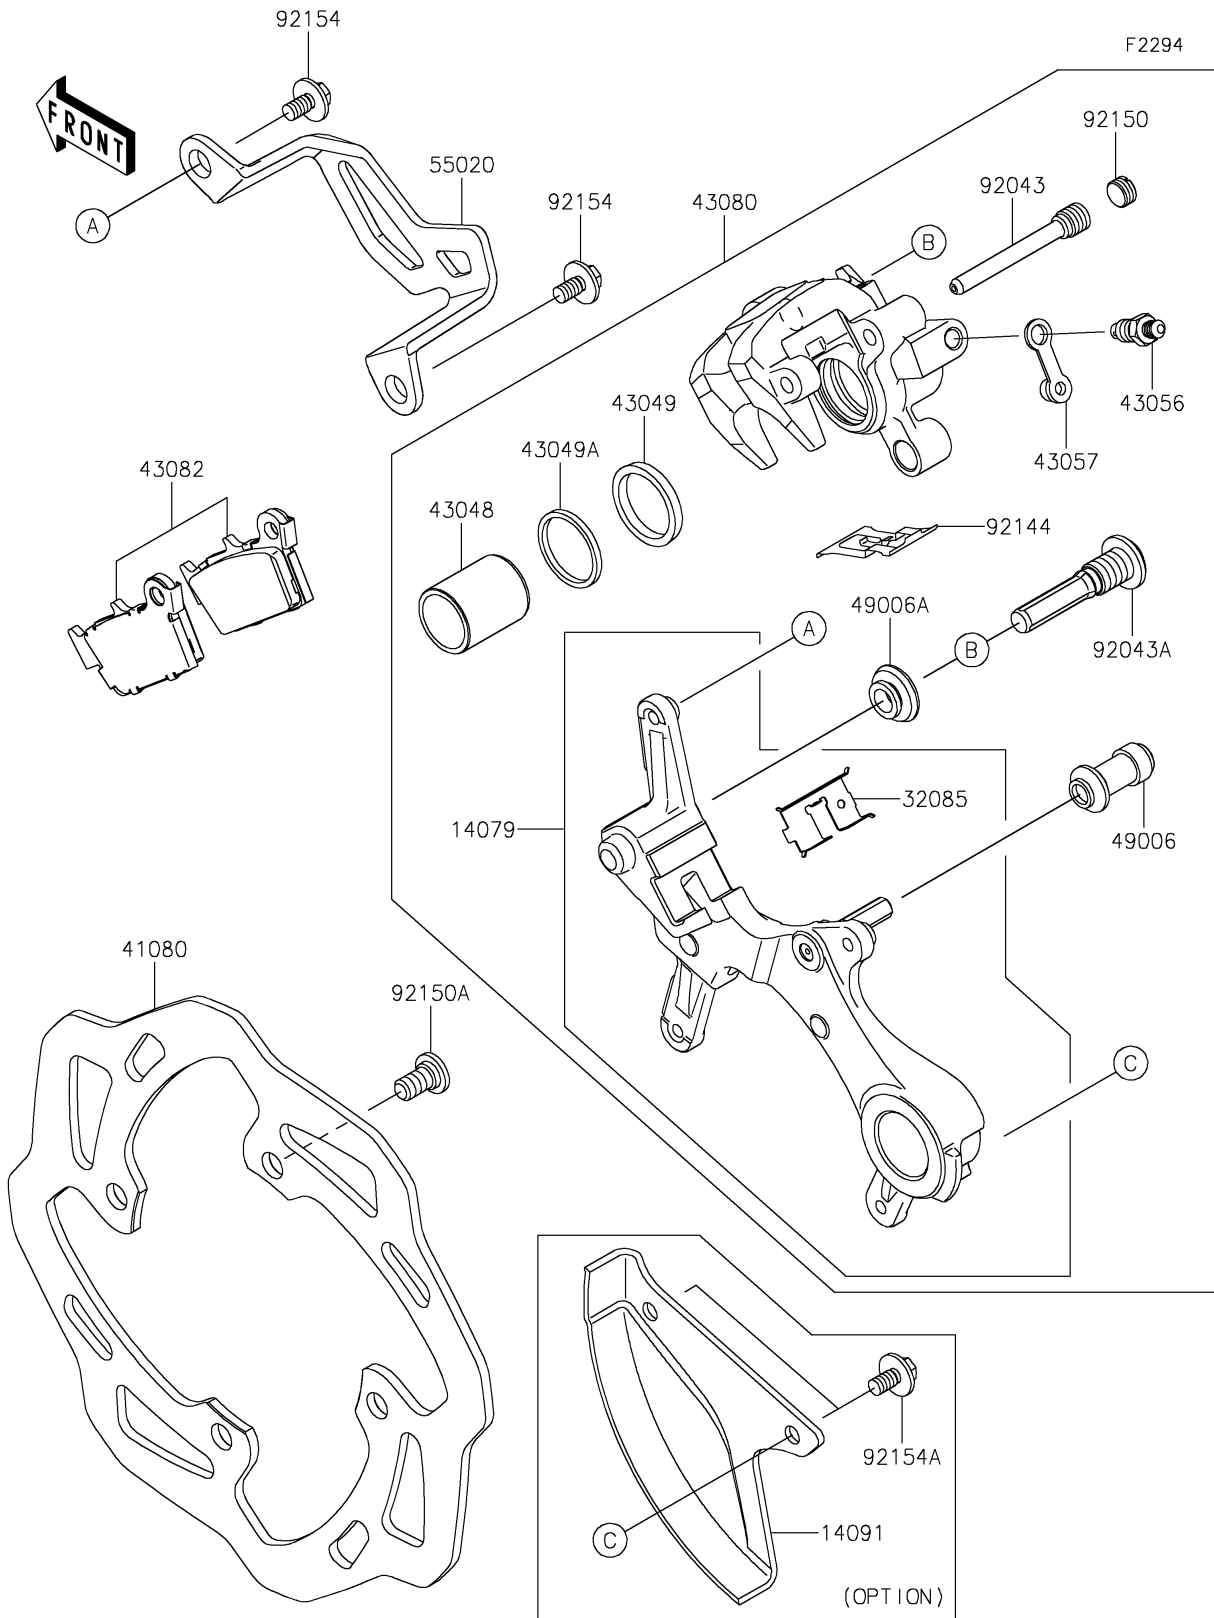

2026 KX™ 250

PARTS DIAGRAM

Rear Brake

2026 KX™ 250

PARTS LIST

Rear Brake

ITEM NAME

PART NUMBER

QUANTITY
