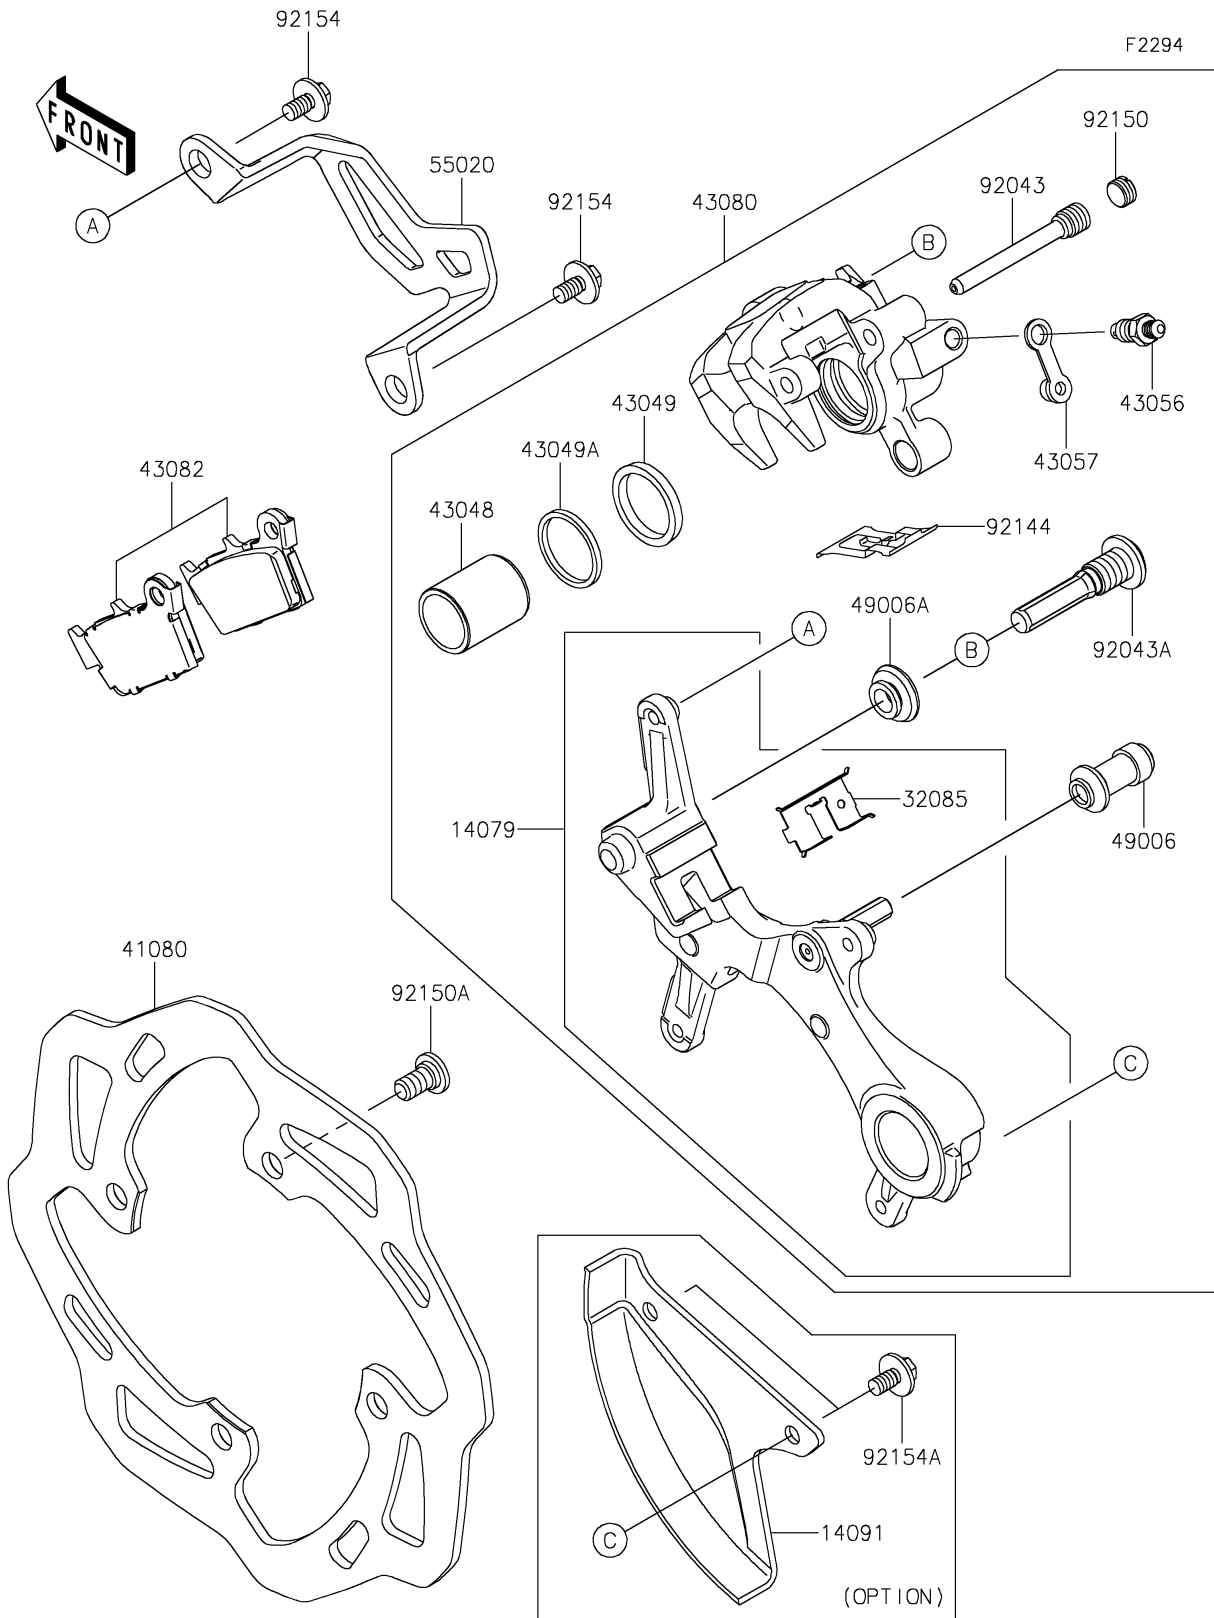

2025 KX™ 250

PARTS DIAGRAM

Rear Brake

2025 KX™ 250

PARTS LIST

Rear Brake

Kawasaki

Let the Good Times Roll®

ITEM NAME

PART NUMBER

QUANTITY
