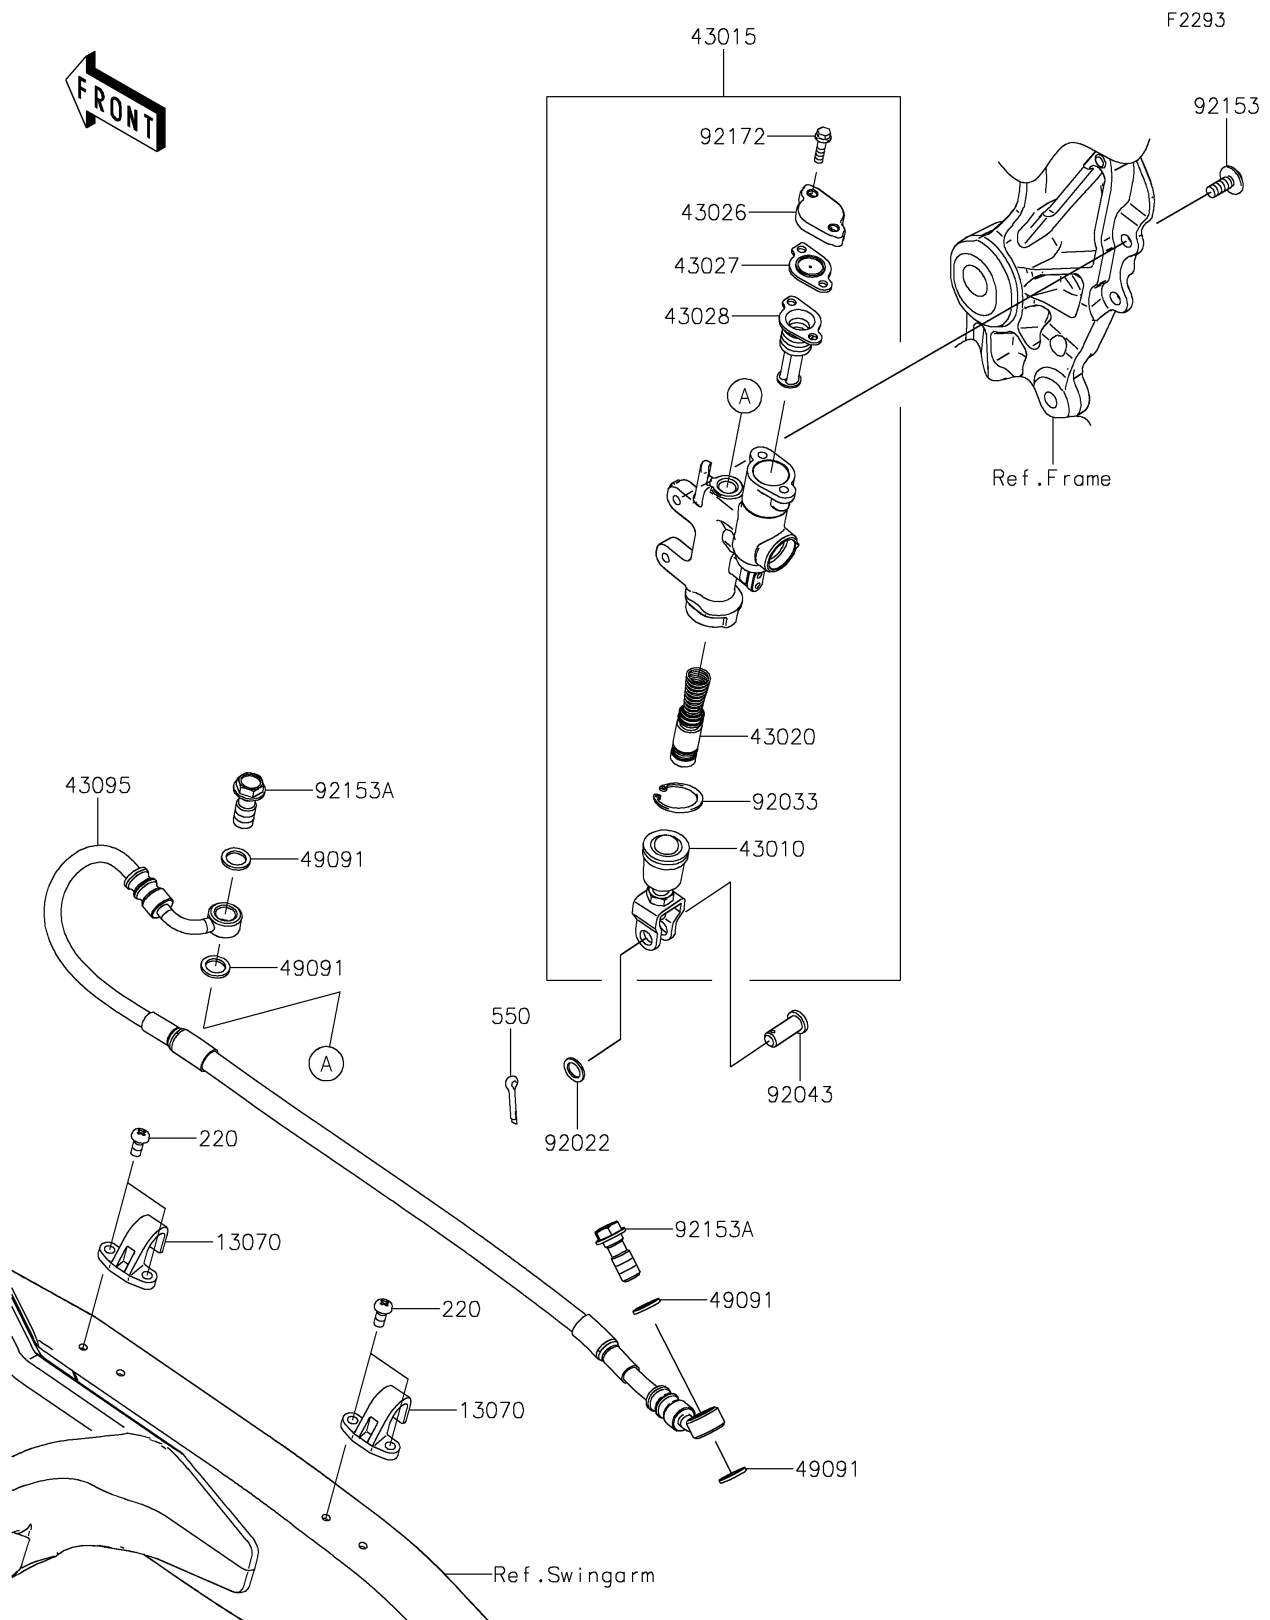

2026 KX™ 250

PARTS DIAGRAM

Rear Master Cylinder

2026 KX™ 250

PARTS LIST

Rear Master Cylinder

ITEM NAME

PART NUMBER

QUANTITY
