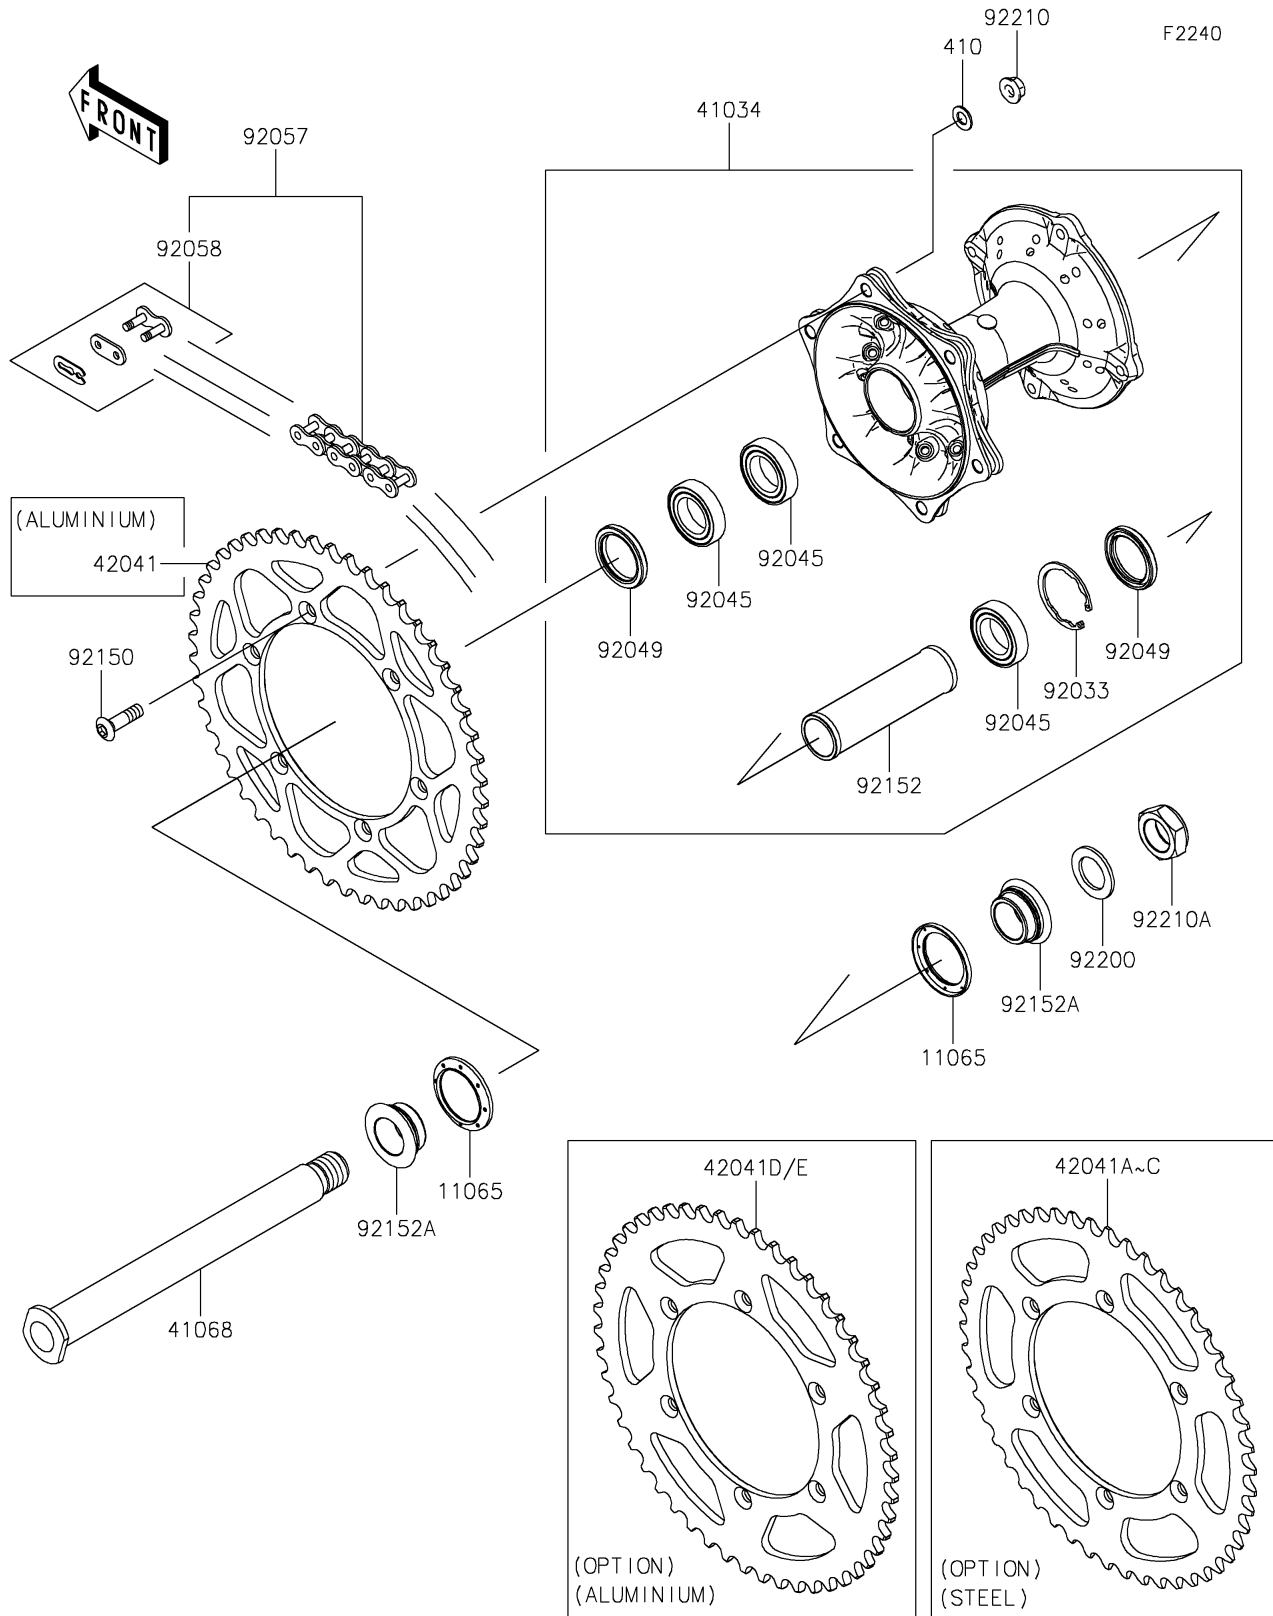

2026 KX™ 250

PARTS DIAGRAM

Rear Hub

2026 KX™ 250

PARTS LIST

Rear Hub

Kawasaki

Let the Good Times Roll®

ITEM NAME

PART NUMBER

QUANTITY
