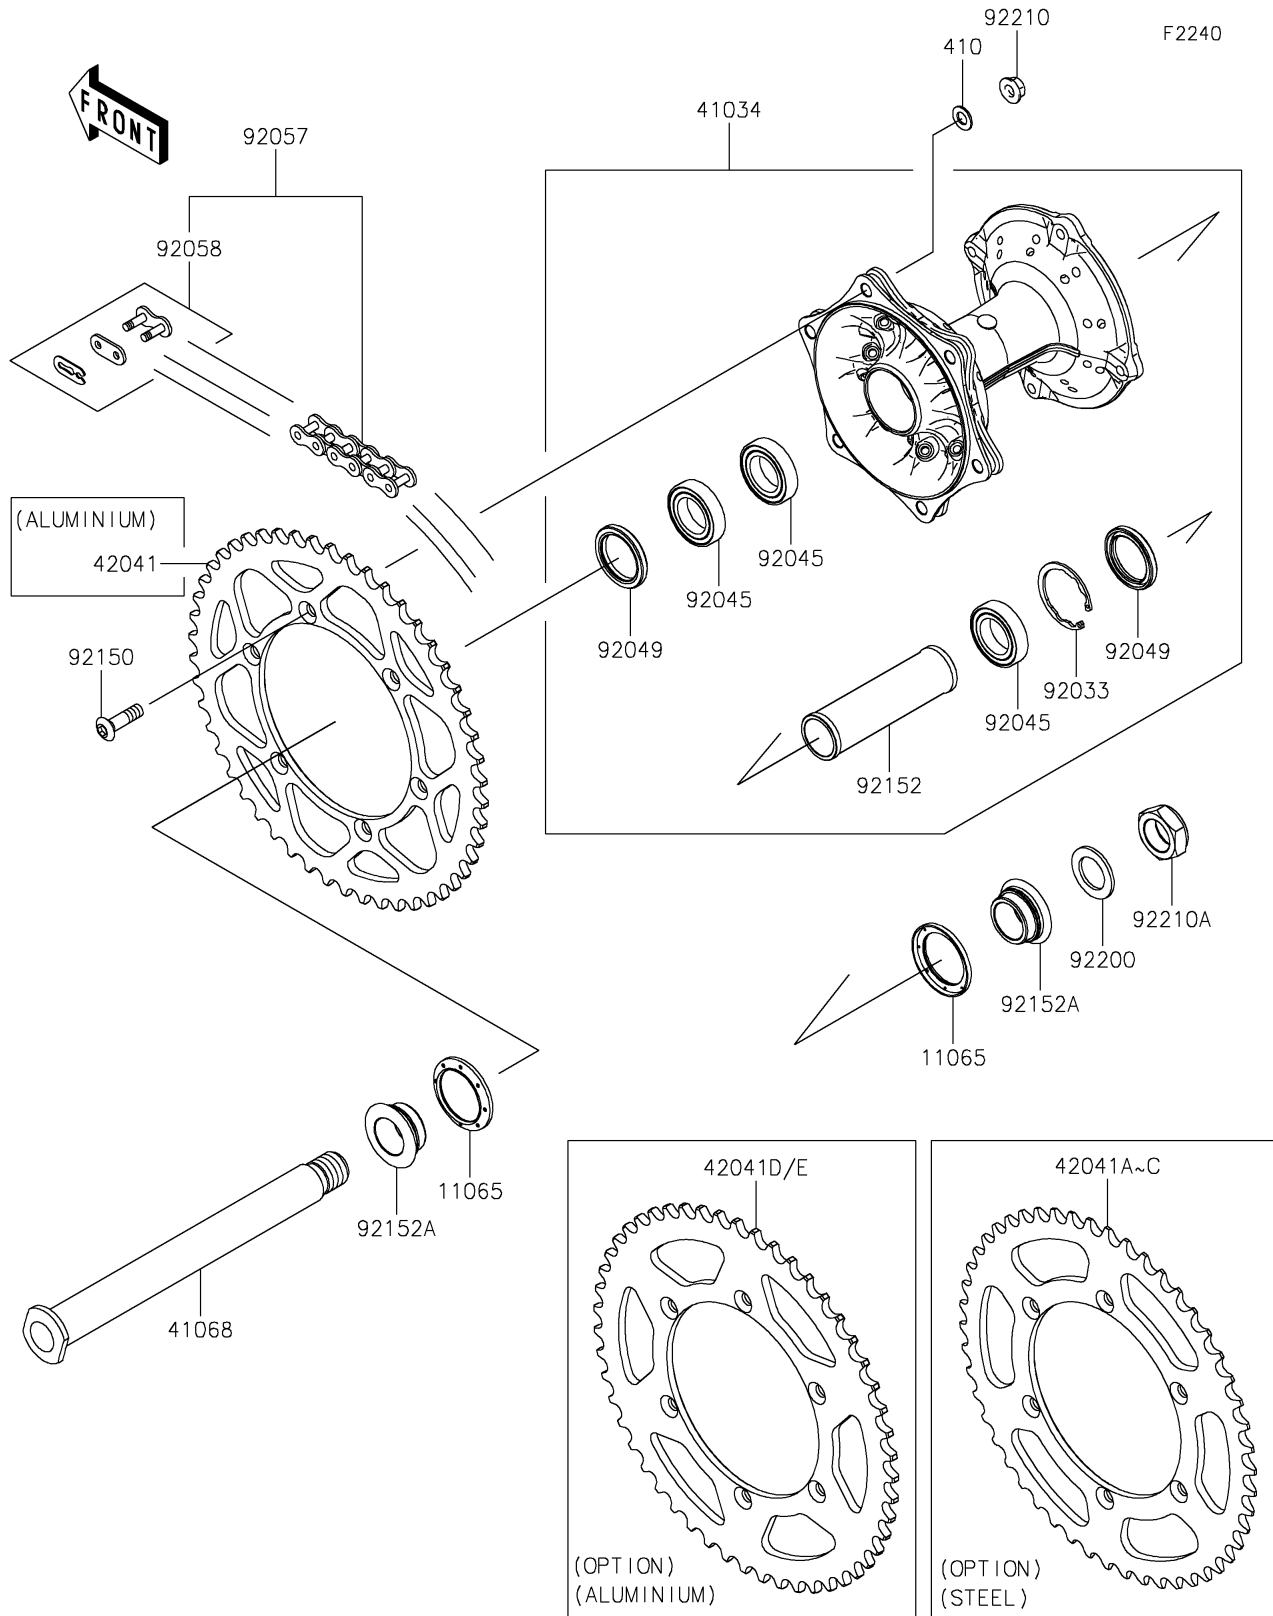

2025 KX™ 250

PARTS DIAGRAM

Rear Hub

2025 KX™ 250

PARTS LIST

Rear Hub

Kawasaki

Let the Good Times Roll®

ITEM NAME

PART NUMBER

QUANTITY
