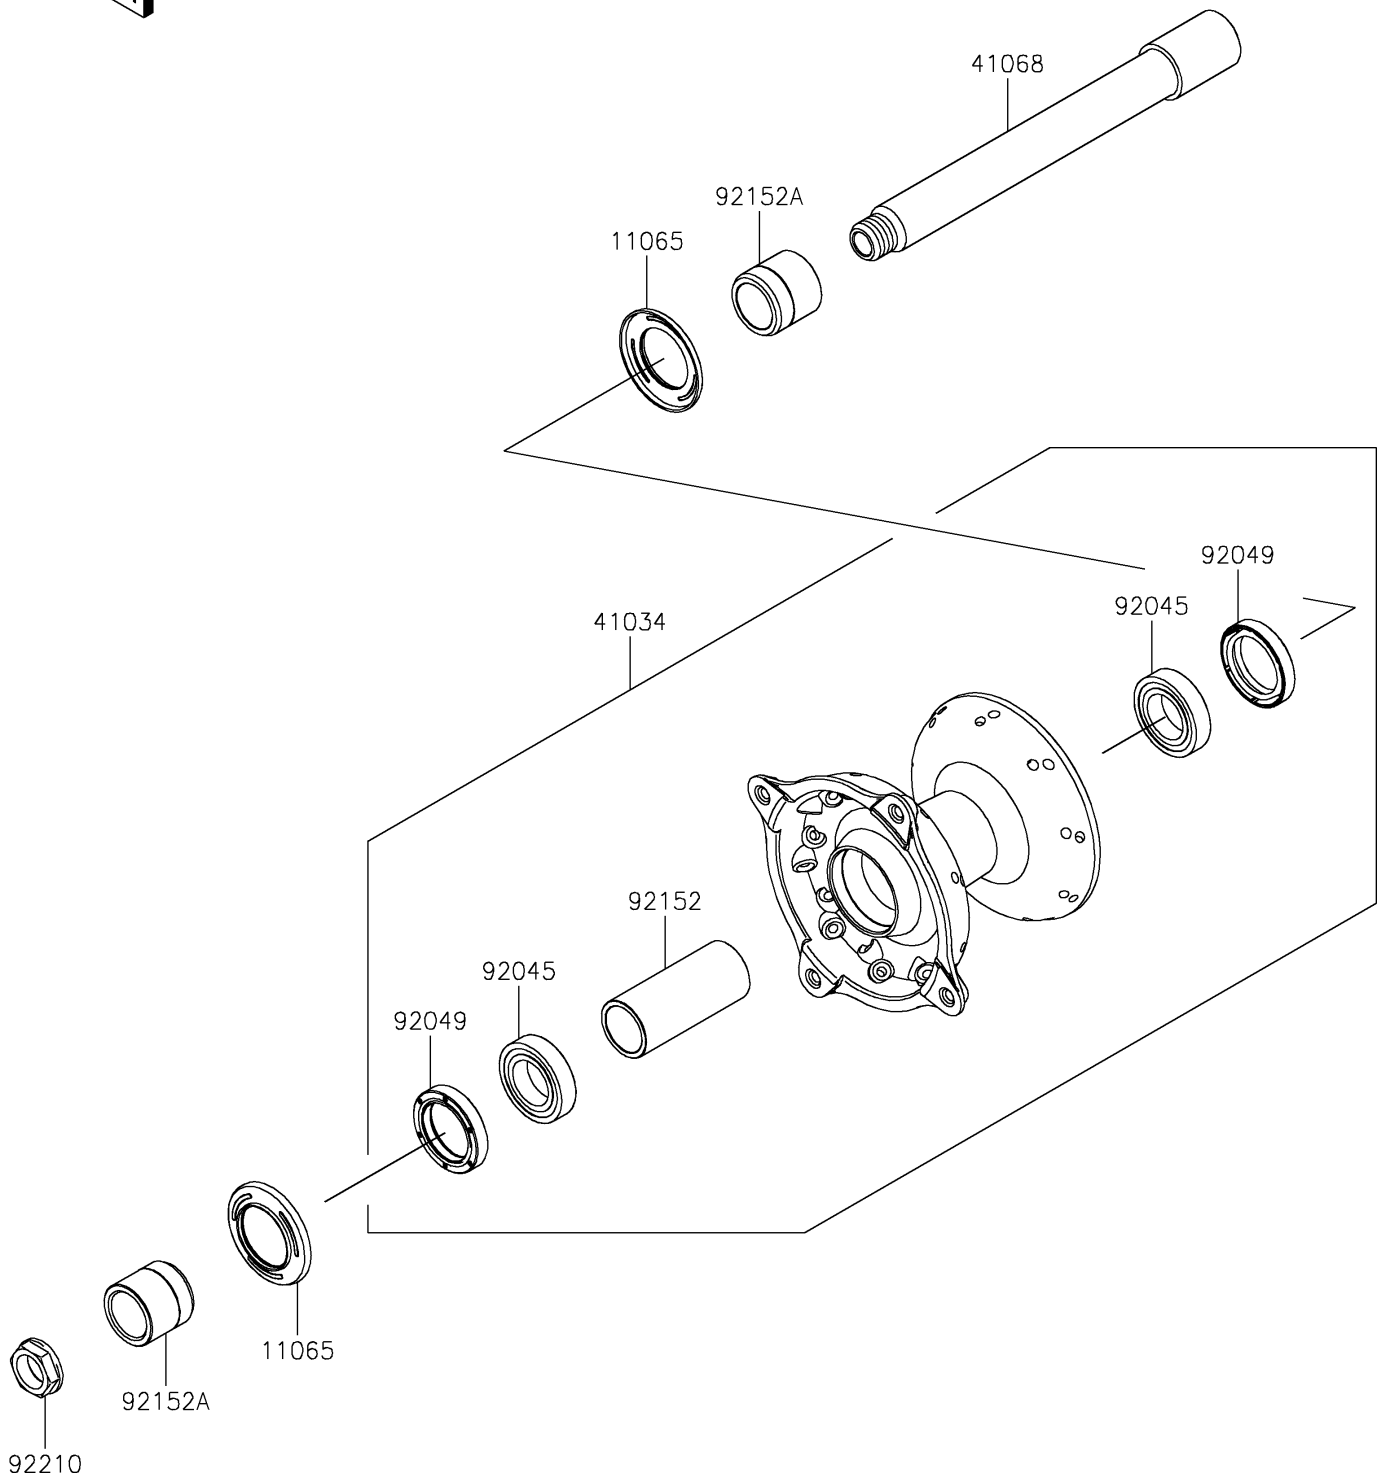

2026 KX™ 250

PARTS DIAGRAM

Front Hub

F2230

2026 KX™ 250

PARTS LIST

Front Hub

ITEM NAME

PART NUMBER

QUANTITY
