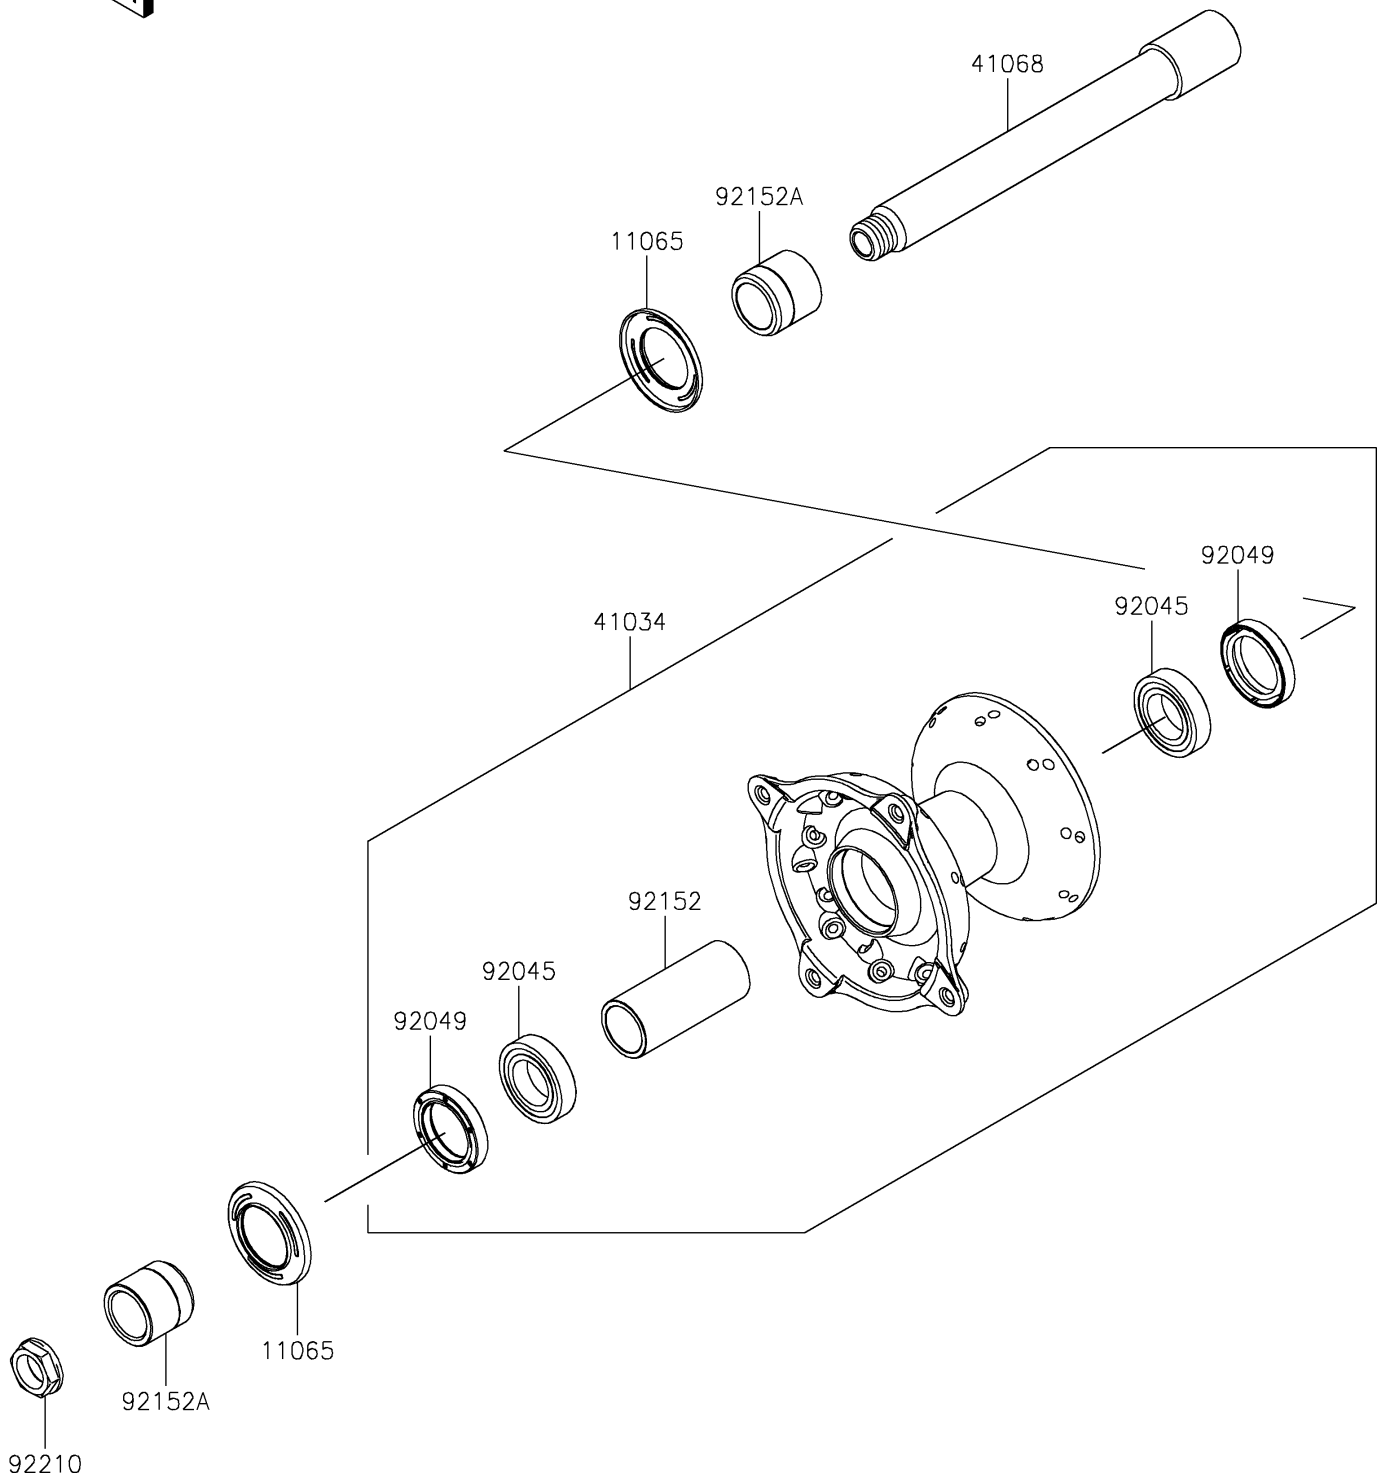

2026 KX™ 250

PARTS DIAGRAM

Front Hub

F2230

2026 KX™ 250

PARTS LIST

Front Hub

ITEM NAME	PART NUMBER	QUANTITY
CAP,AXLE (Ref # 11065)	11065-1281	2
DRUM-ASSY,FRONT BRAKE (Ref # 41034)	41034-0594	1
AXLE,FR,22X186,M18 (Ref # 41068)	41068-0633	1
BEARING-BALL,69/22LLU/2AS (Ref # 92045)	92045-0883	2
SEAL-OIL,30X40X7 (Ref # 92049)	92049-0810	2
COLLAR,22.4X28X65 (Ref # 92152)	92152-2469	1
COLLAR,22X30X27.5 (Ref # 92152A)	92152-2470	2
NUT,18MM (Ref # 92210)	92210-0065	1