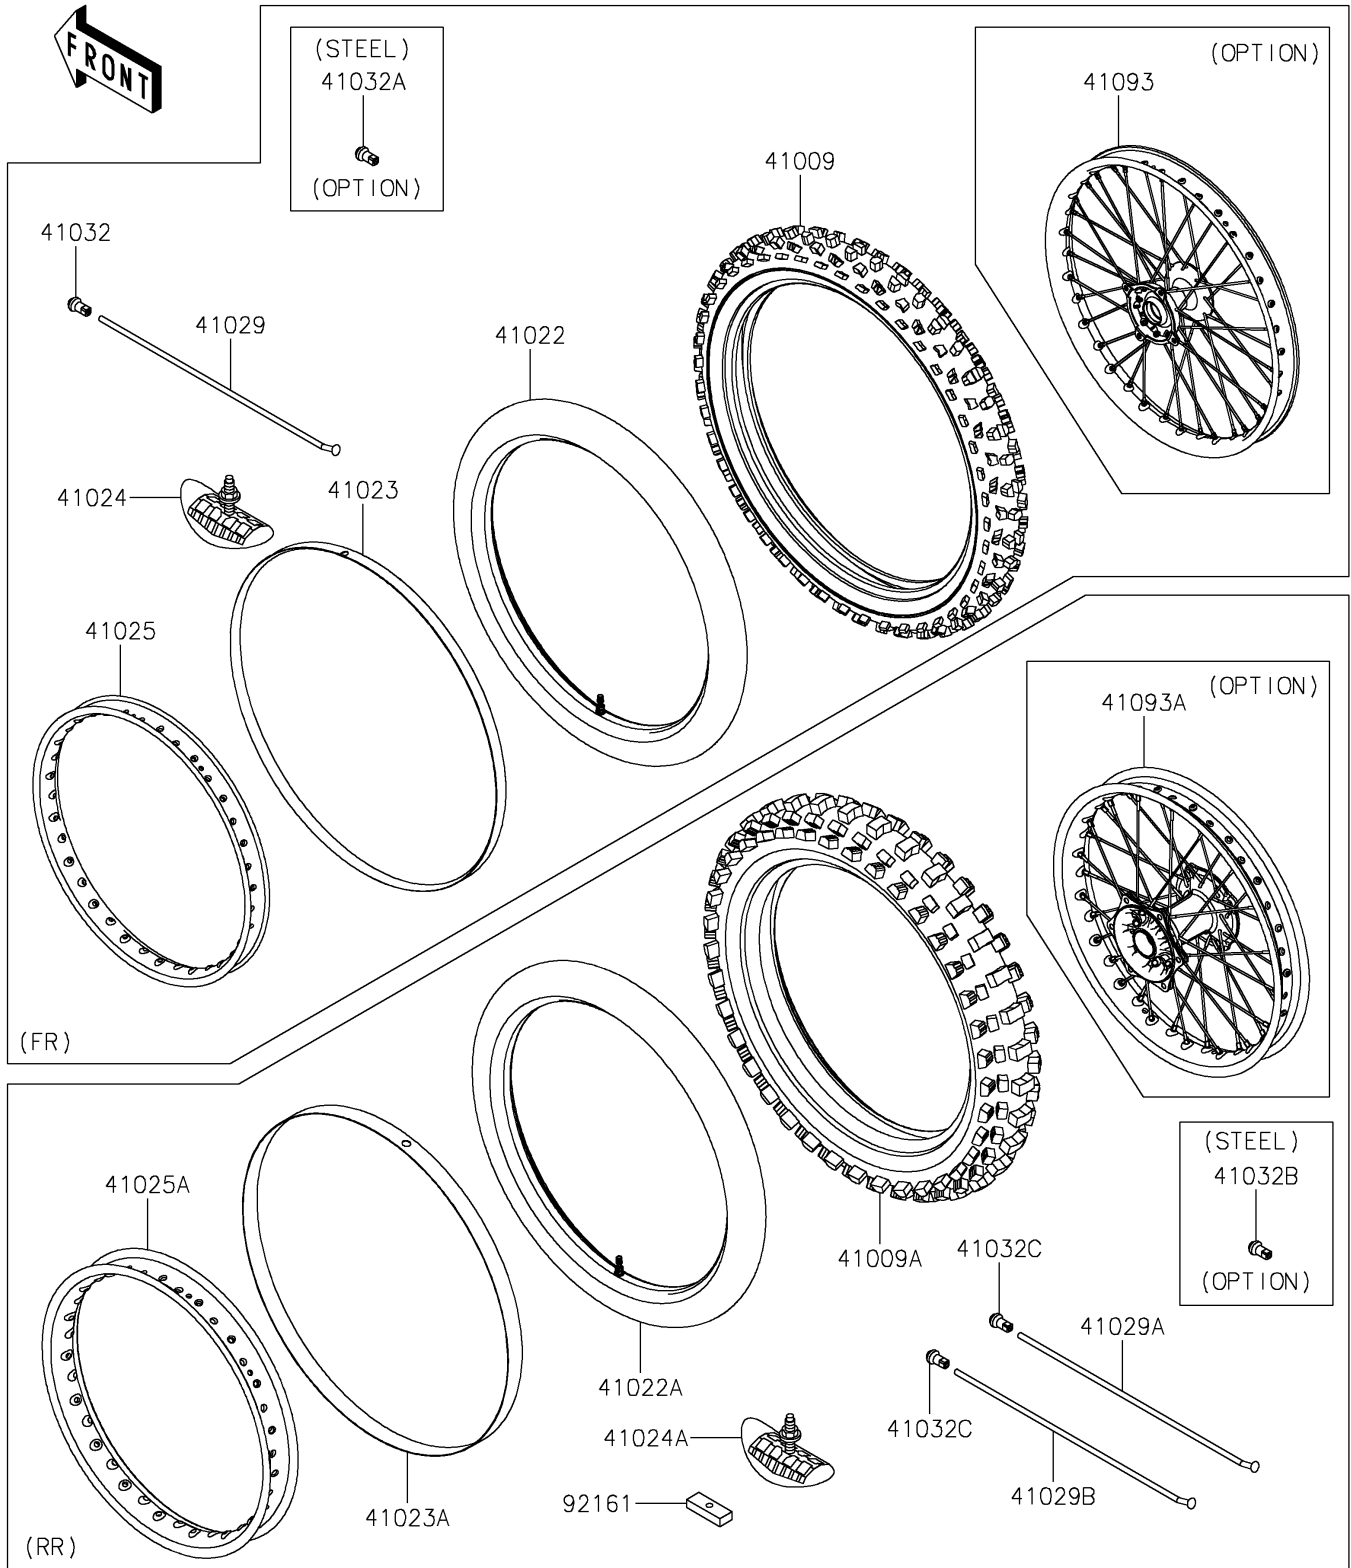

2026 KX™ 250

PARTS DIAGRAM

Wheels/Tires

F2210

2026 KX™ 250

PARTS LIST

Wheels/Tires

Kawasaki

Let the Good Times Roll®

ITEM NAME

PART NUMBER

QUANTITY
