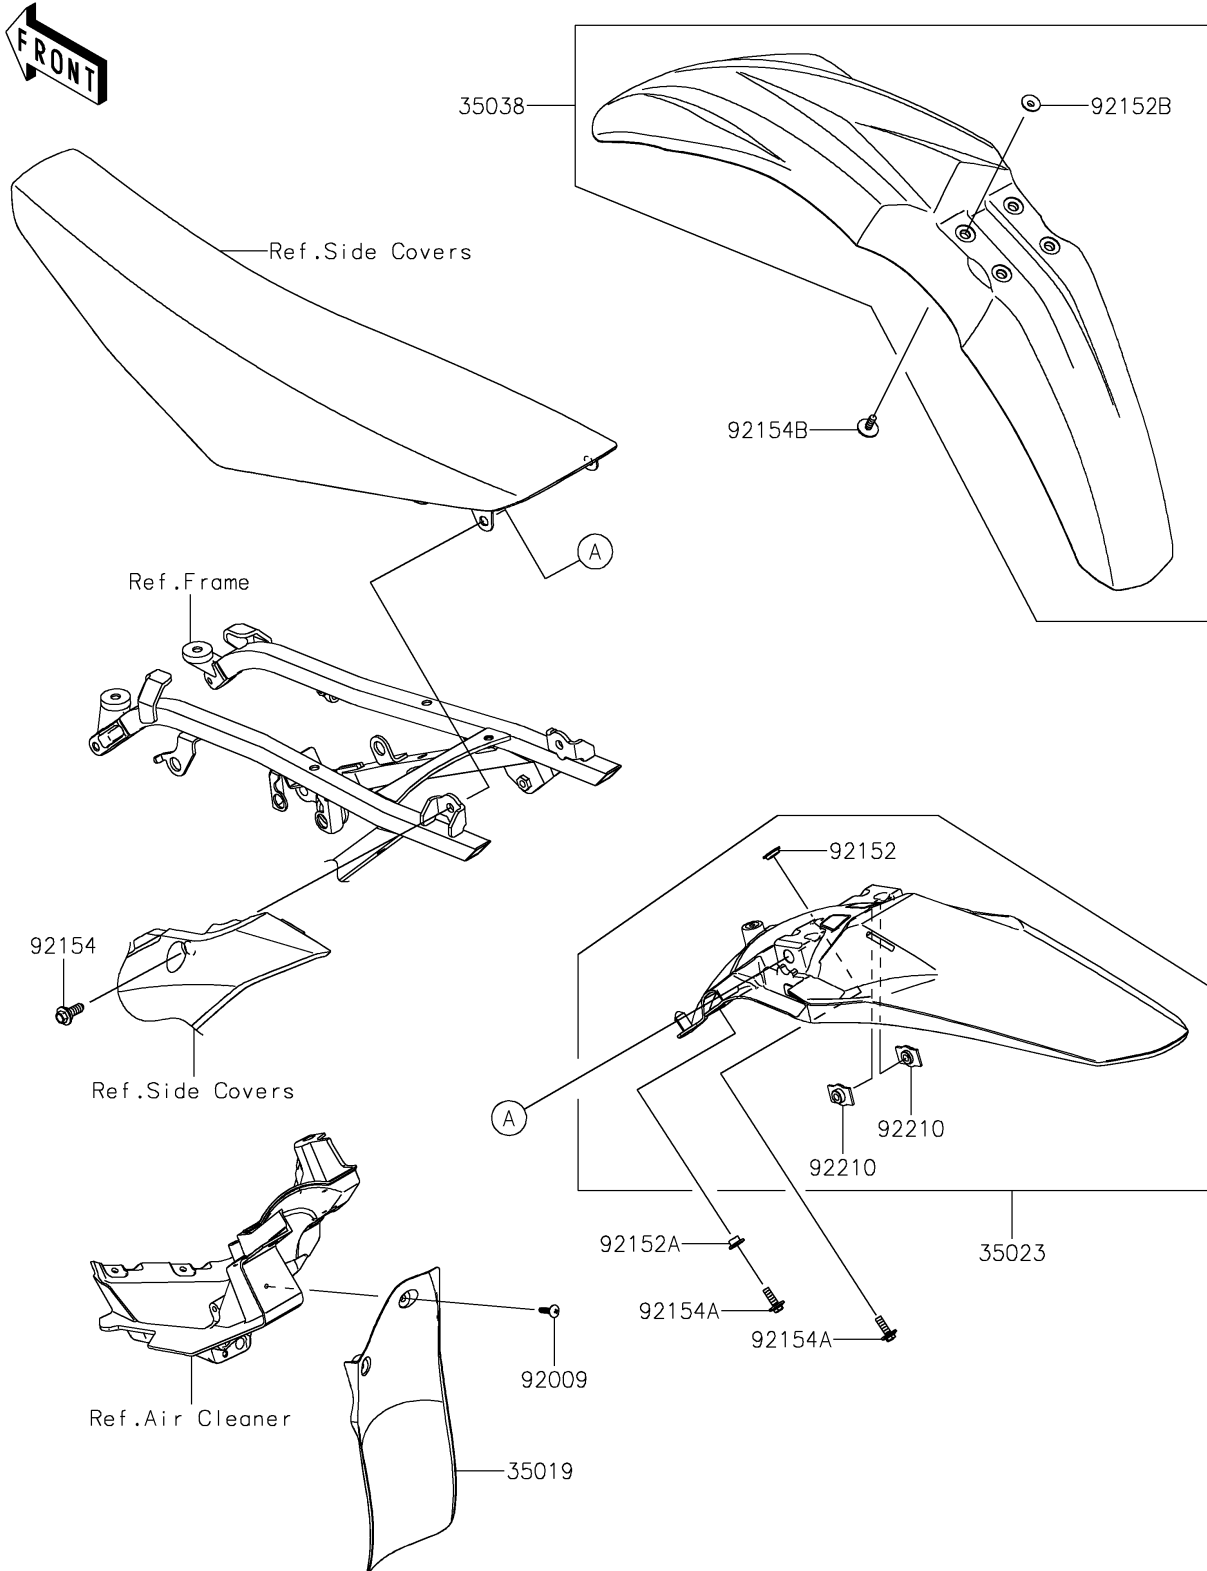

2026 KX™ 250

PARTS DIAGRAM

Fenders

F2170

2026 KX™ 250

PARTS LIST

Fenders

ITEM NAME	PART NUMBER	QUANTITY
FLAP (Ref # 35019)	35019-0700	1
FENDER-REAR,L.GREEN (Ref # 35023)	35023-0495-290	1
FENDER-FRONT,L.GREEN (Ref # 35038)	35038-0008-290	1
SCREW,TAPPING,5X20 (Ref # 92009)	92009-1993	2
COLLAR (Ref # 92152)	92152-0052	1
COLLAR (Ref # 92152A)	92152-0422	1
COLLAR (Ref # 92152B)	92152-1422	4
BOLT,STEPPED,8X23 (Ref # 92154)	92154-2961	2
BOLT,FLANGED,6X20 (Ref # 92154A)	92154-2972	2
BOLT,6X18 (Ref # 92154B)	92154-2973	4
NUT,8MM (Ref # 92210)	92210-1635	2