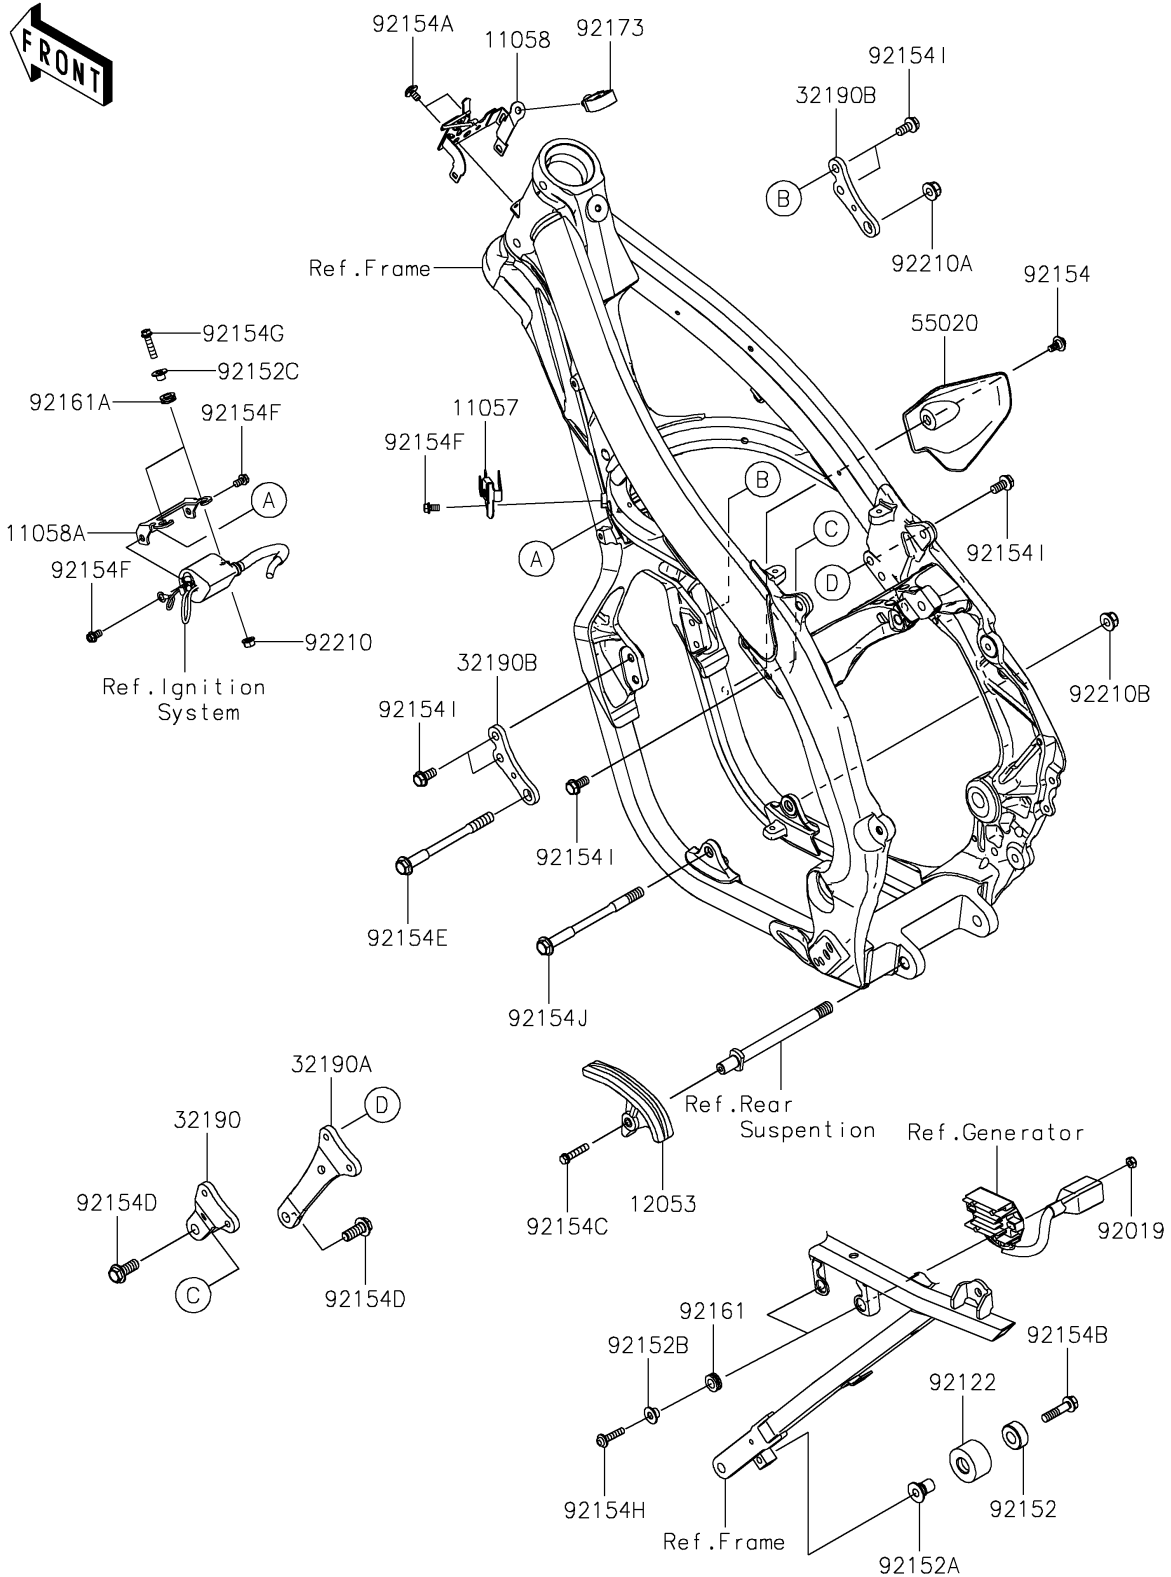

2026 KX™ 250

PARTS DIAGRAM

Frame Fittings

F2131

2026 KX™ 250

PARTS LIST

Frame Fittings

ITEM NAME	PART NUMBER	QUANTITY
BRACKET,COUPLER (Ref # 11057)	11057-1529	1
BRACKET,VEHICLE DOWN SENSOR (Ref # 11058)	11058-0745	1
BRACKET,IGNITION COIL (Ref # 11058A)	11058-1064	1
GUIDE-CHAIN (Ref # 12053)	12053-0335	1
BRACKET-ENGINE,UPP,LH (Ref # 32190)	32190-0943	1
BRACKET-ENGINE,UPP,RH (Ref # 32190A)	32190-0944	1
BRACKET-ENGINE,FR (Ref # 32190B)	32190-0945	2
GUARD,ENGINE (Ref # 55020)	55020-2448	1
NUT,LOCK,6MM (Ref # 92019)	92019-008	2
ROLLER,CHAIN (Ref # 92122)	92122-0042	1
COLLAR,12.7X27.2X12 (Ref # 92152)	92152-0945	1
COLLAR,8.3X12.5X21.5 (Ref # 92152A)	92152-2460	1
COLLAR,6.5X10X8.5 (Ref # 92152B)	92152-2467	2
COLLAR,6.3X8.3X16 (Ref # 92152C)	92152-3839	2
BOLT,FLANGED,6X9 (Ref # 92154)	92154-0546	1
BOLT,SOCKET,6X10 (Ref # 92154A)	92154-0774	2
BOLT,FLANGED,8X35 (Ref # 92154B)	92154-1746	1
BOLT,FLANGED,6X30 (Ref # 92154C)	92154-1980	1
BOLT,FLANGED,10X25 (Ref # 92154D)	92154-2747	2
BOLT,10X124 (Ref # 92154E)	92154-2941	1
BOLT,6X10 (Ref # 92154F)	92154-2963	3
BOLT,FLANGED,6X25 (Ref # 92154G)	92154-2967	2
BOLT,SOCKET,6X27,AL (Ref # 92154H)	92154-3775	2
BOLT,8X17 (Ref # 92154I)	92154-3881	8
BOLT,10X137 (Ref # 92154J)	92154-4397	1
DAMPER,10X18X6.5 (Ref # 92161)	92161-2091	2
DAMPER,8.5X15.5X5.5 (Ref # 92161A)	92161-2561	2
CLAMP (Ref # 92173)	92173-0861	1
NUT,FLANGED,6MM (Ref # 92210)	92210-0630	2

2026 KX™ 250

PARTS LIST

Frame Fittings

ITEM NAME	PART NUMBER	QUANTITY
NUT,LOCK,FLANGED,10MM (Ref # 92210A)	92210-1080	1
NUT,10MM (Ref # 92210B)	92210-1868	1