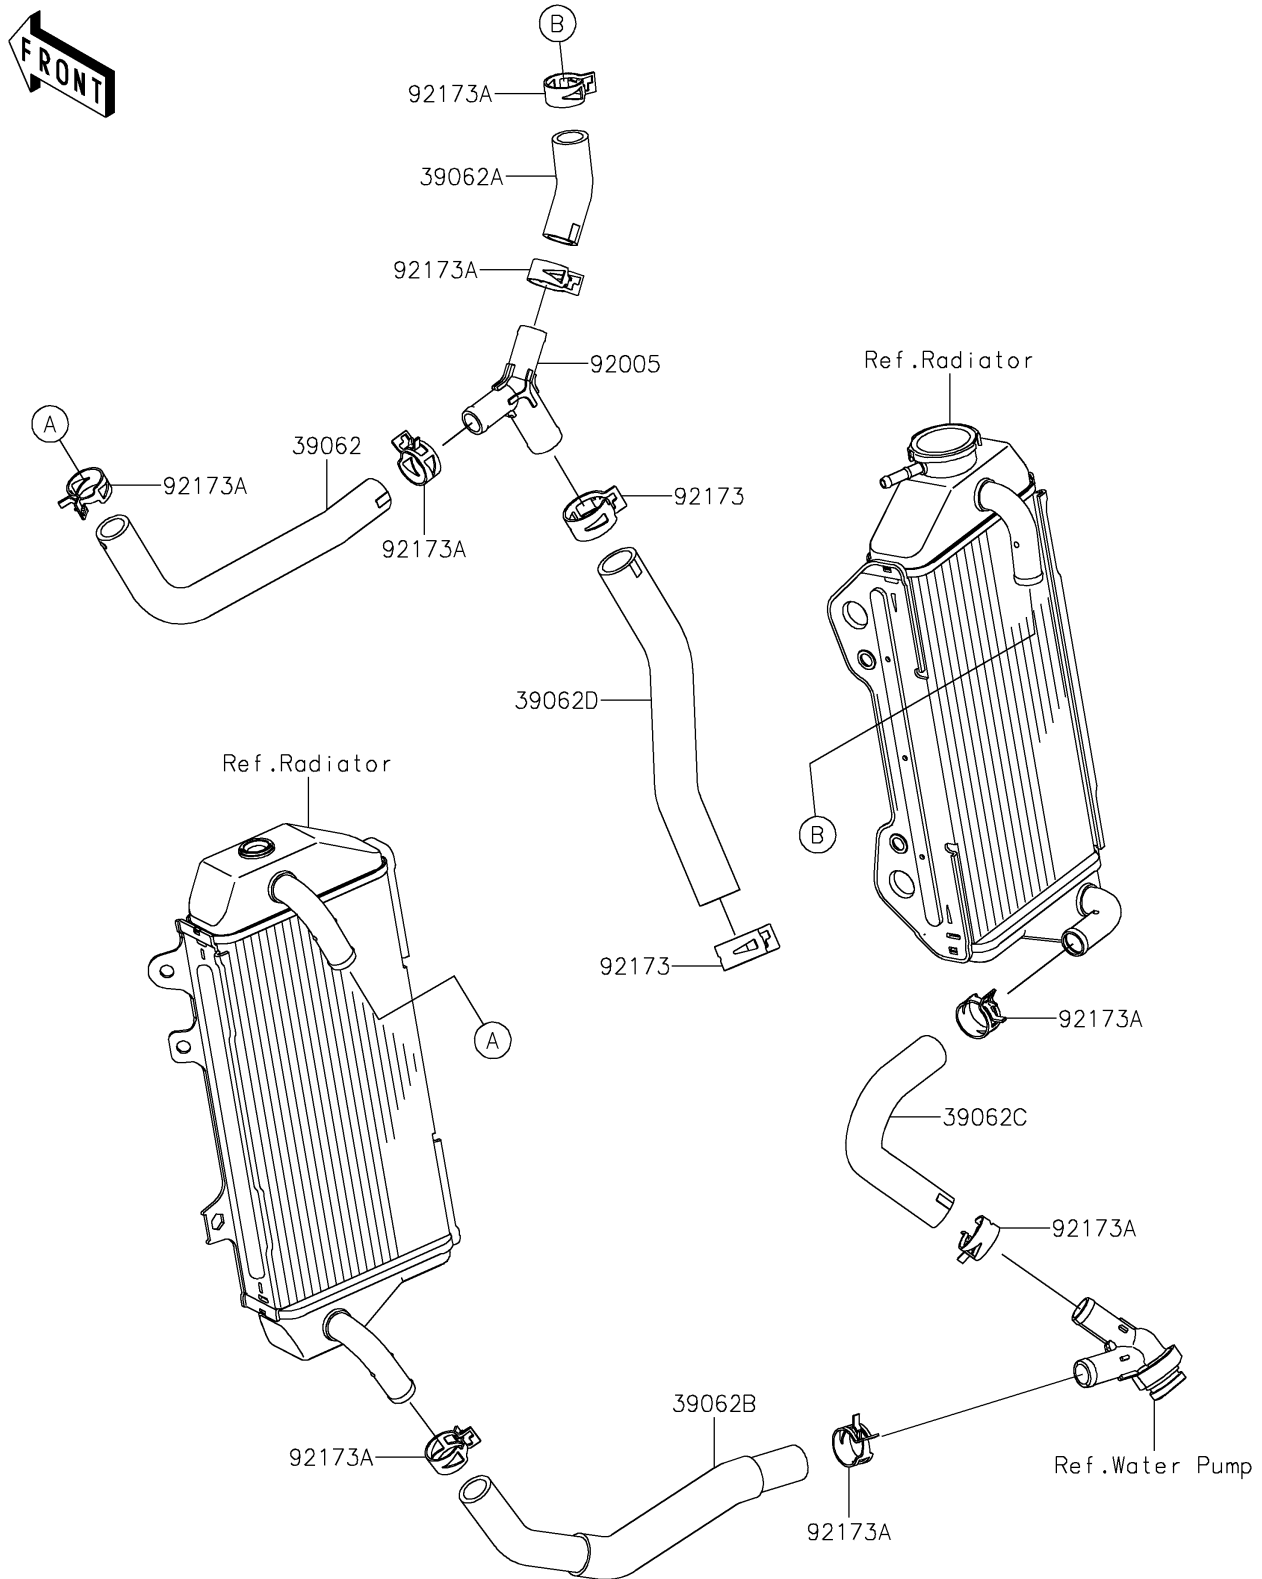

2025 KX™ 250

PARTS DIAGRAM

Water Pipe

E3037

2025 KX™ 250

PARTS LIST

Water Pipe

Kawasaki

Let the Good Times Roll®

ITEM NAME

PART NUMBER

QUANTITY
