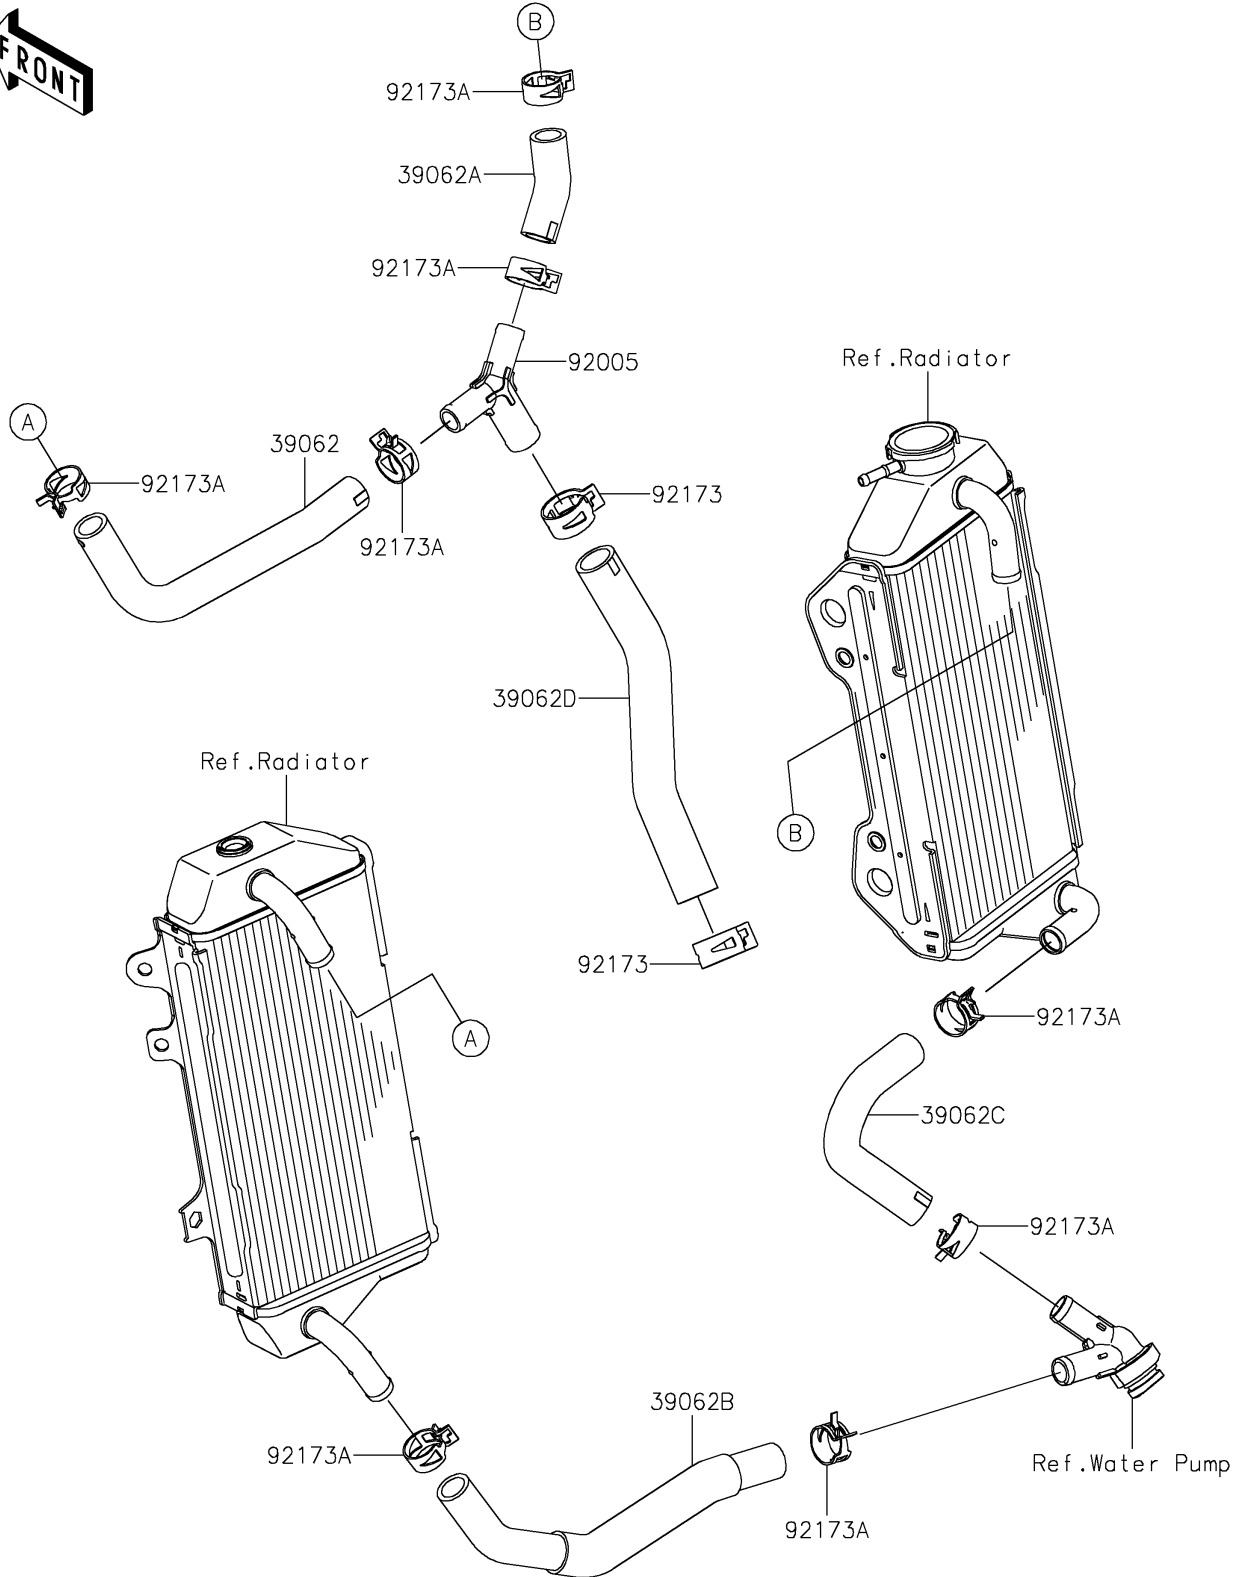

2026 KX™ 250

PARTS DIAGRAM

Water Pipe

E3037

2026 KX™ 250

PARTS LIST

Water Pipe

ITEM NAME	PART NUMBER	QUANTITY
HOSE-COOLING,UPP,RAD.(LH) (Ref # 39062)	39062-0901	1
HOSE-COOLING,UPP,RAD.(RH) (Ref # 39062A)	39062-0902	1
HOSE-COOLING,LWR,RAD(LH) (Ref # 39062B)	39062-1974	1
HOSE-COOLING,LWR,RAD(RH) (Ref # 39062C)	39062-1975	1
HOSE-COOLING,FITTING-H/C (Ref # 39062D)	39062-1976	1
FITTING,3WAY (Ref # 92005)	92005-0980	1
CLAMP (Ref # 92173)	92173-1417	2
CLAMP,19.9MM (Ref # 92173A)	92173-1561	8