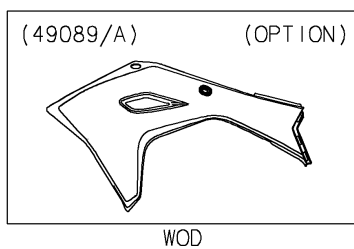

2026 KX™ 250

PARTS DIAGRAM

Engine Shrouds

E3036

2026 KX™ 250

PARTS LIST

Engine Shrouds

Kawasaki

Let the Good Times Roll®

ITEM NAME

PART NUMBER

QUANTITY
