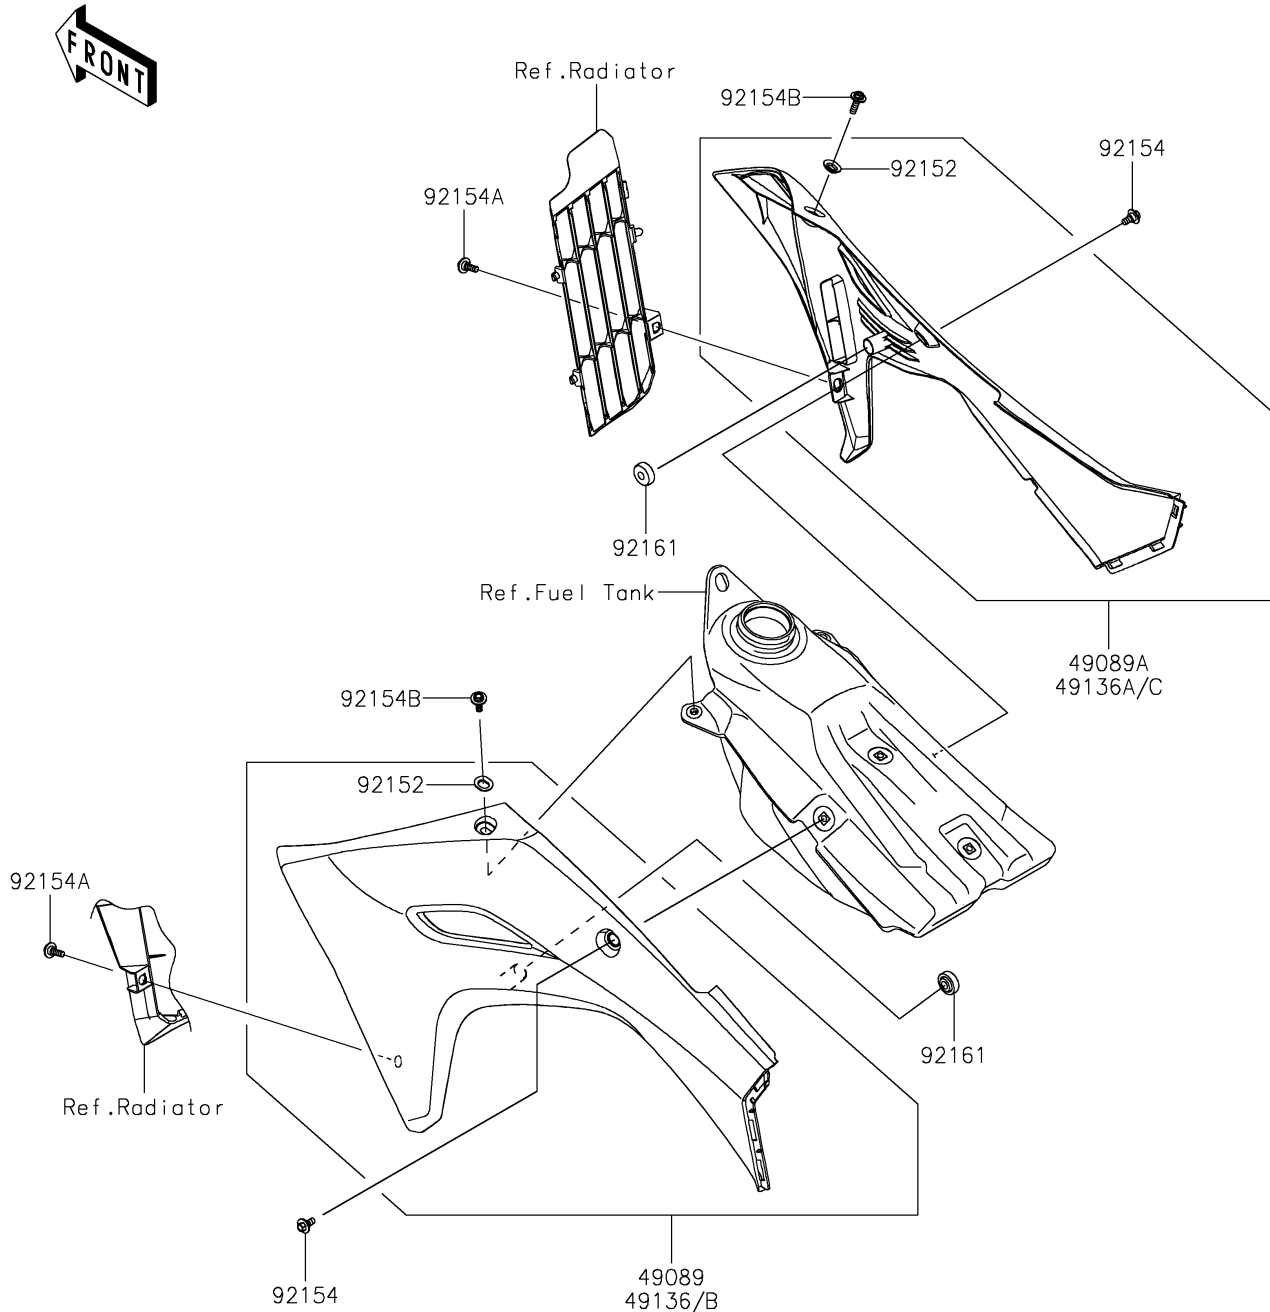

2026 KX™ 250

PARTS DIAGRAM

Engine Shrouds

E3036

2026 KX™ 250

PARTS LIST

Engine Shrouds

Kawasaki

Let the Good Times Roll®

ITEM NAME

PART NUMBER

QUANTITY
