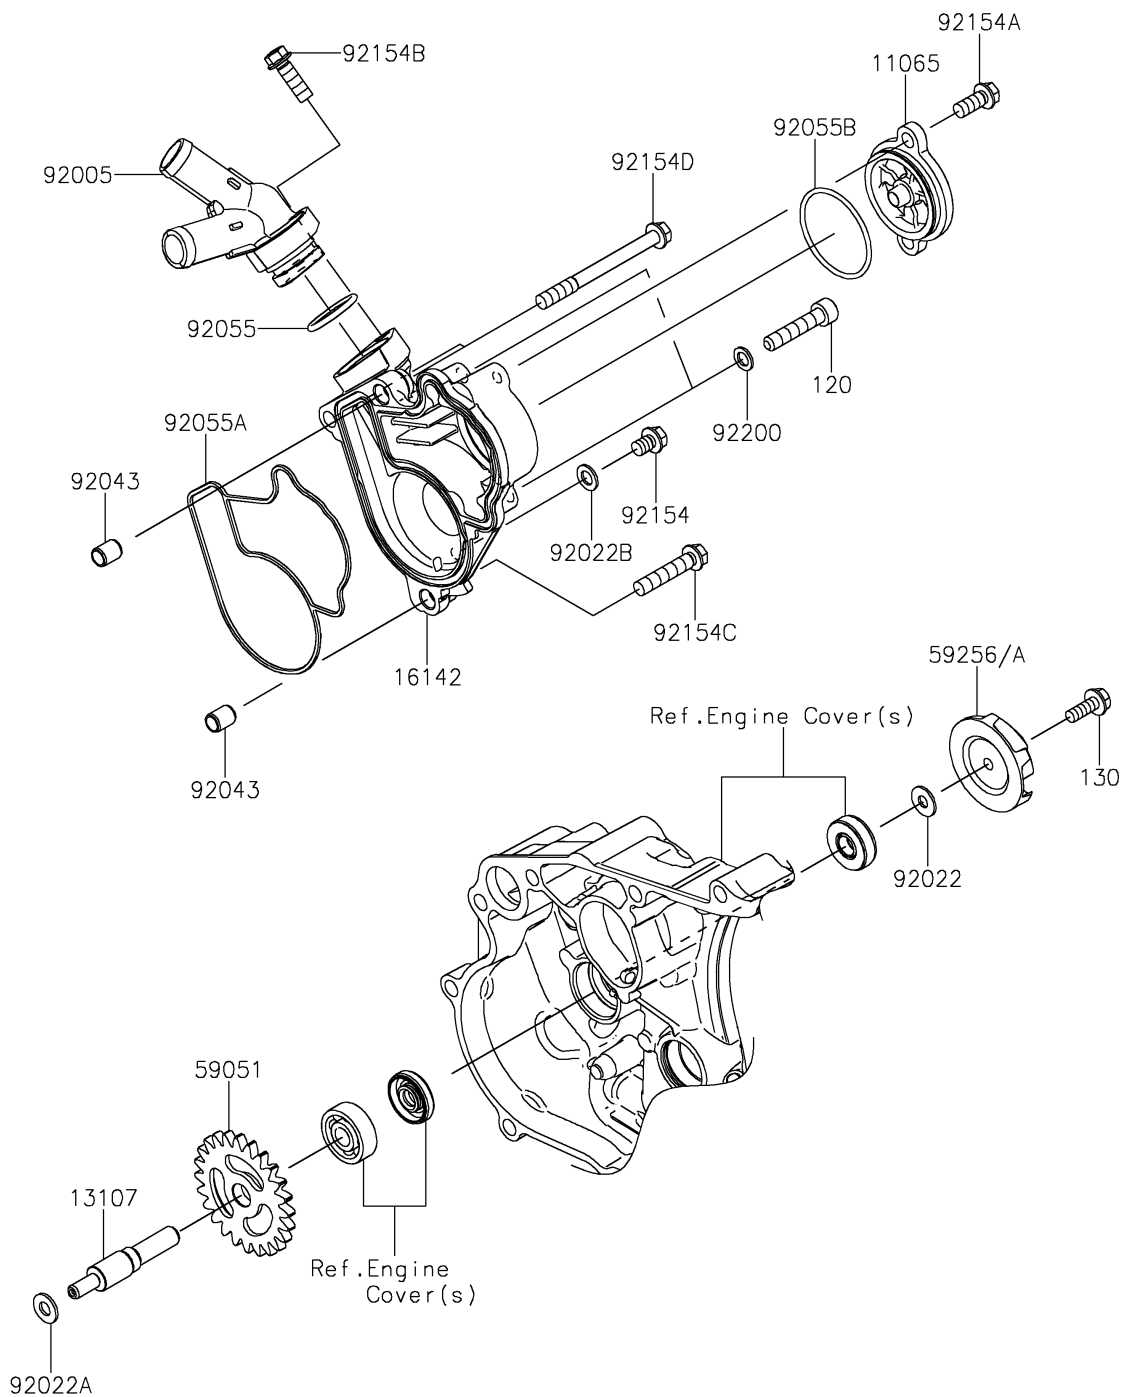

2025 KX™ 250

PARTS DIAGRAM

Water Pump

E3031

2025 KX™ 250

PARTS LIST

Water Pump

Kawasaki

Let the Good Times Roll®

ITEM NAME

PART NUMBER

QUANTITY
