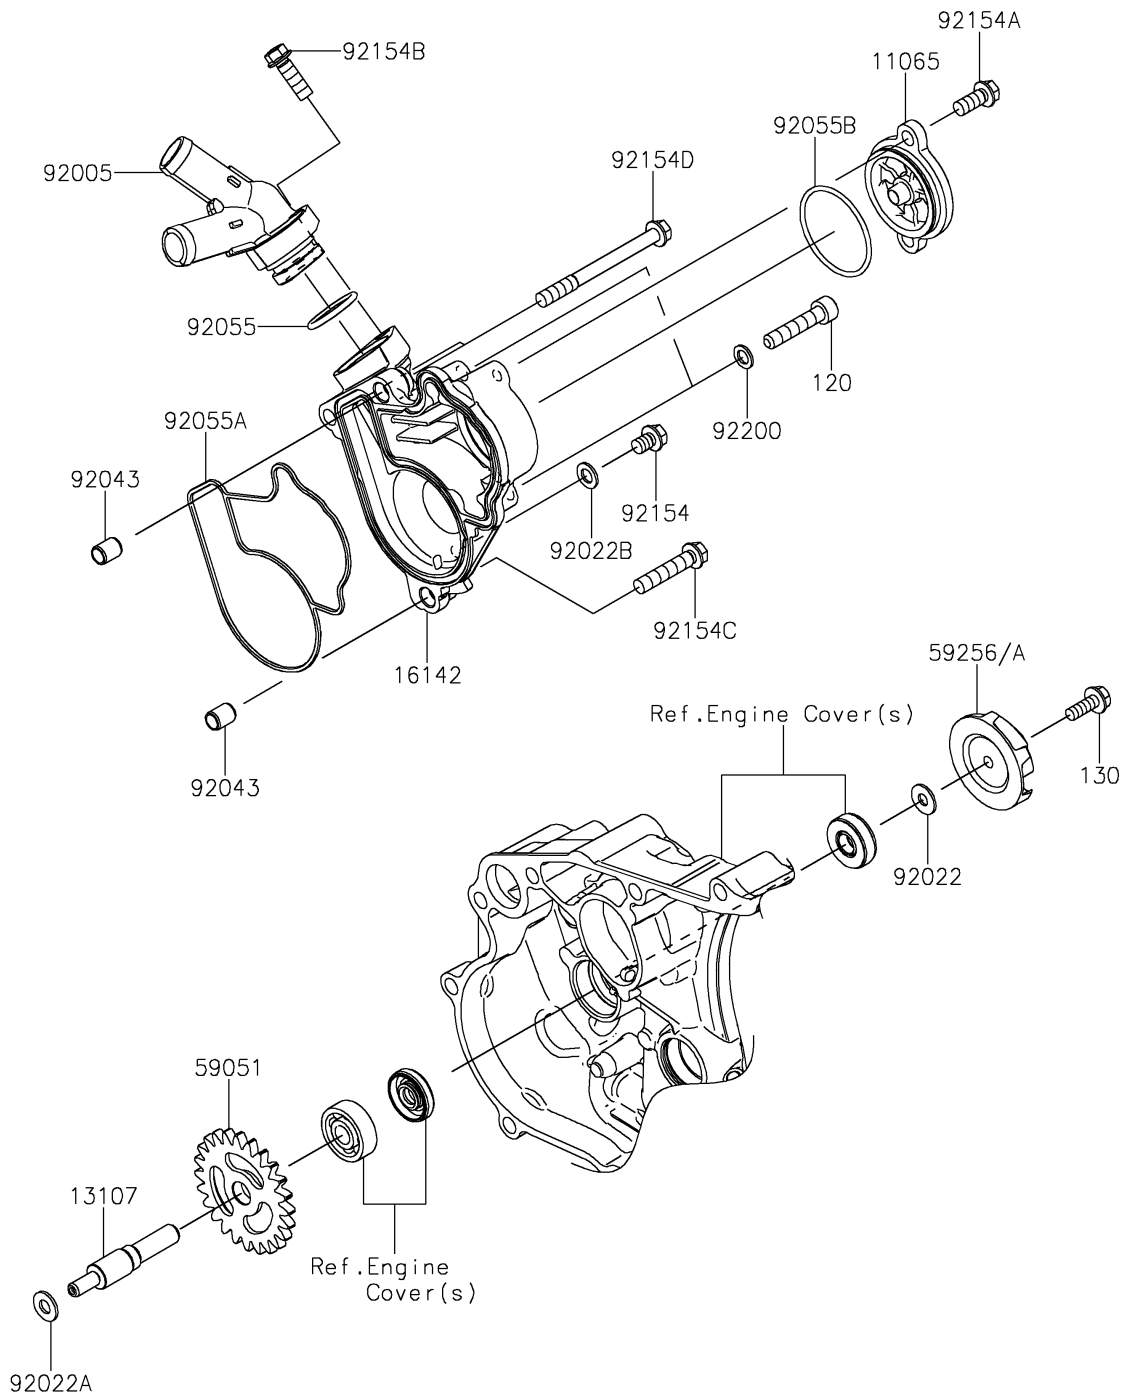

2026 KX™ 250

PARTS DIAGRAM

Water Pump

E3031

2026 KX™ 250

PARTS LIST

Water Pump

ITEM NAME	PART NUMBER	QUANTITY
CAP (Ref # 11065)	11065-0087	1
SHAFT,WATER PUMP (Ref # 13107)	13107-0916	1
COVER-PUMP,WATER (Ref # 16142)	16142-0786	1
GEAR-SPUR,WATER PUMP (Ref # 59051)	59051-0061	1
IMPELLER (Ref # 59256)	59256-0024	1
IMPELLER (Ref # 59256A)	59256-1065	1
FITTING,WATER PUMP (Ref # 92005)	92005-1498	1
WASHER,5.2X13X1 (Ref # 92022)	92022-1380	1
WASHER,6X12.8X1.2 (Ref # 92022A)	92022-1827	1
WASHER,6.2X11X1 (Ref # 92022B)	92022-304	1
PIN,DOWEL,8X10 (Ref # 92043)	92043-1302	2
RING-O,18.8X2.4 (Ref # 92055)	92055-1308	1
RING-O,WATER PUMP COVER (Ref # 92055A)	92055-1770	1
RING-O,35.2X1.9 (Ref # 92055B)	92055-520	1
BOLT,FLANGED,6X8 (Ref # 92154)	92154-2962	1
BOLT,FLANGED,6X14 (Ref # 92154A)	92154-2964	2
BOLT,FLANGED,6X18 (Ref # 92154B)	92154-2976	1
BOLT,FLANGED,6X30 (Ref # 92154C)	92154-2977	1
BOLT,FLANGED,6X65 (Ref # 92154D)	92154-2980	2
WASHER,6.1X10.0X1.0 (Ref # 92200)	92200-0190	2
BOLT-SOCKET,6X30 (Ref # 120)	120CA0630	2
BOLT-FLANGED,5X14 (Ref # 130)	130CD0514	1