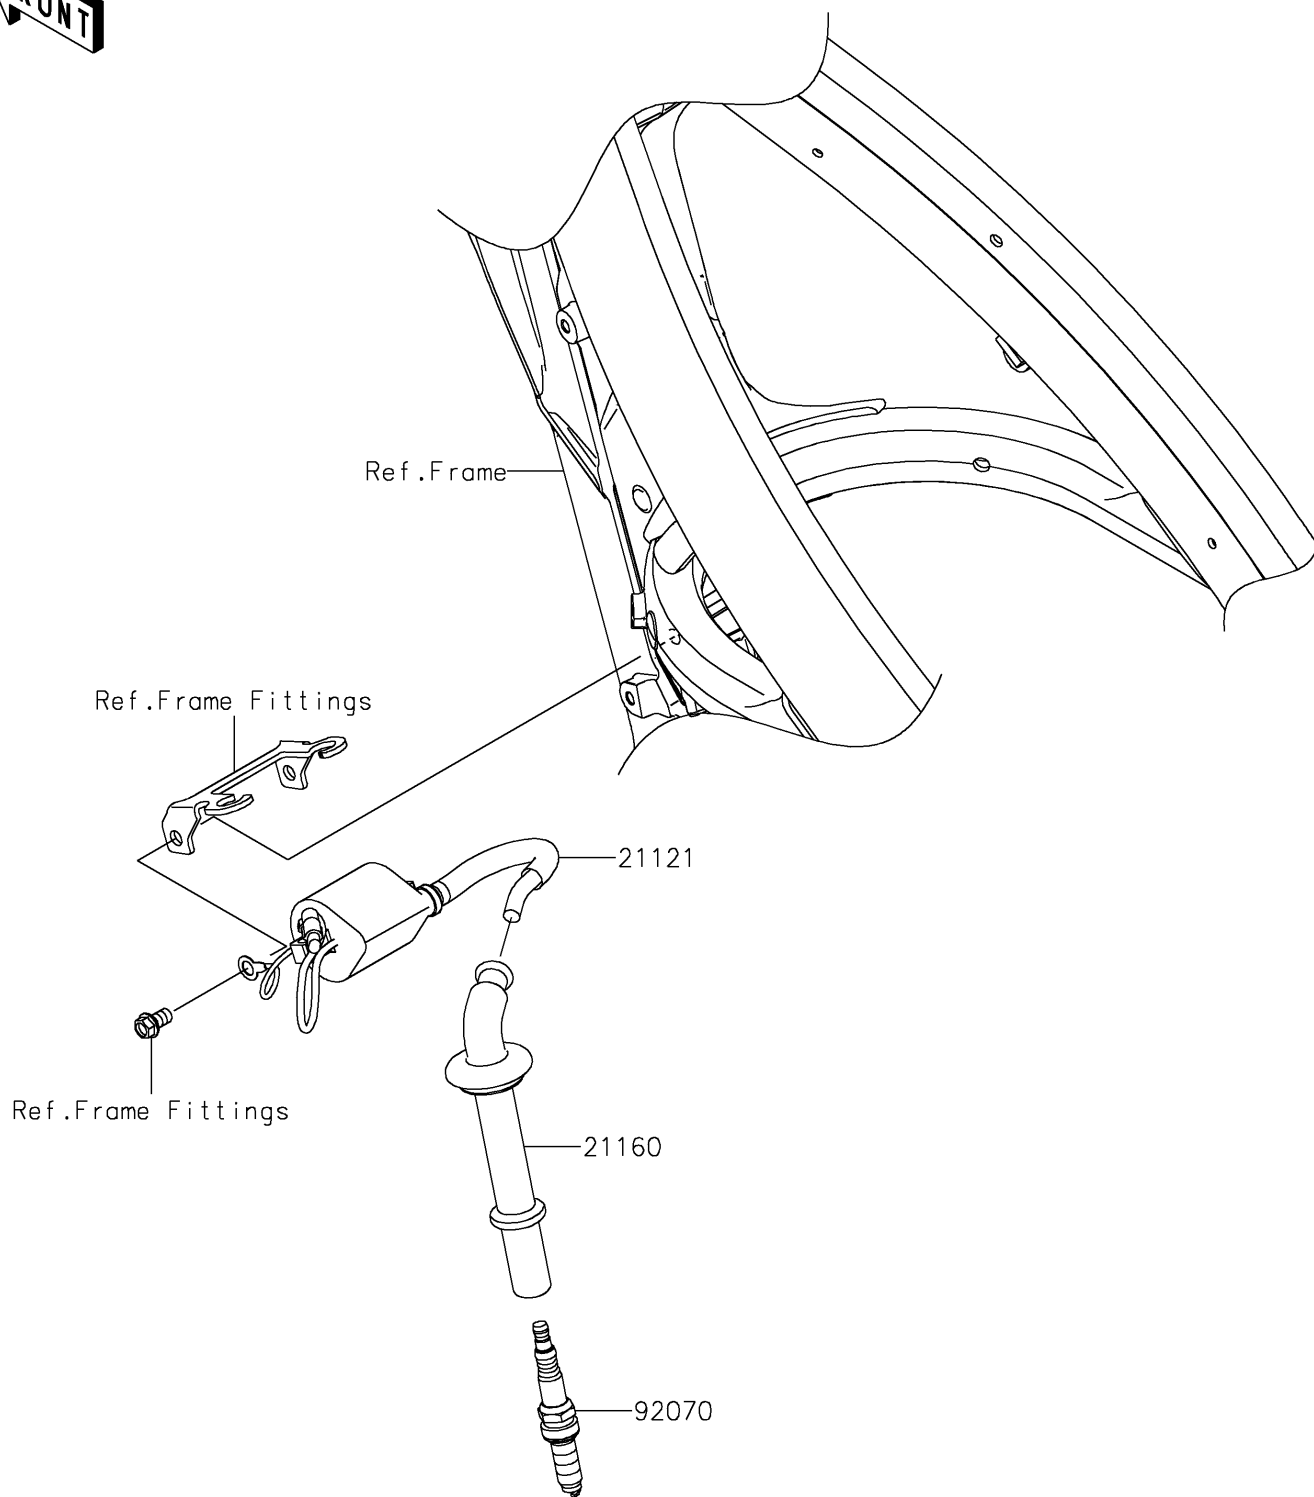

2025 KX™ 250

PARTS DIAGRAM

Ignition System

Kawasaki

Let the Good Times Roll®

E1830

2025 KX™ 250

PARTS LIST

Ignition System

Kawasaki

Let the Good Times Roll®

ITEM NAME

PART NUMBER

QUANTITY
