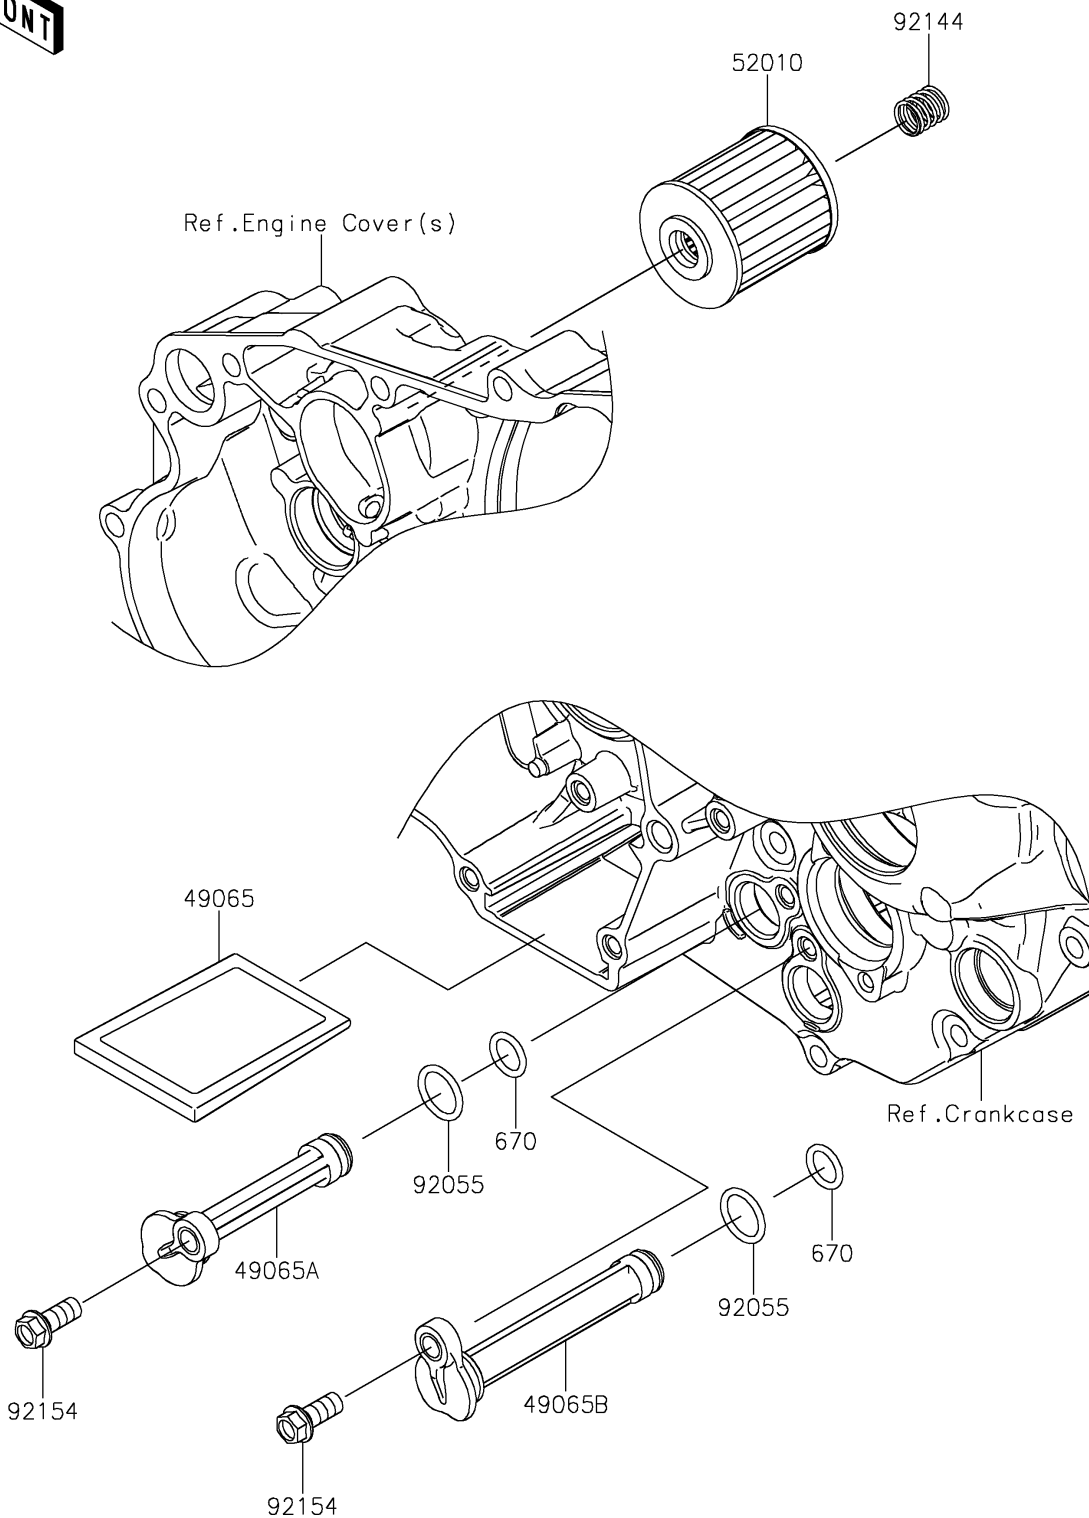

## PARTS DIAGRAM

### Oil Filter

E1720

## PARTS LIST

### Oil Filter

ITEM NAME	PART NUMBER	QUANTITY
FILTER-OIL (Ref # 49065)	49065-0023	1
FILTER-OIL (Ref # 49065A)	49065-0040	1
FILTER-OIL (Ref # 49065B)	49065-0740	1
ELEMENT-OIL FILTER (Ref # 52010)	52010-0001	1
RING-O,13.0X1.9 (Ref # 92055)	92055-1011	2
SPRING (Ref # 92144)	92144-1761	1
BOLT,FLANGED,6X14 (Ref # 92154)	92154-2964	2
O RING,10MM (Ref # 670)	670D1510	2