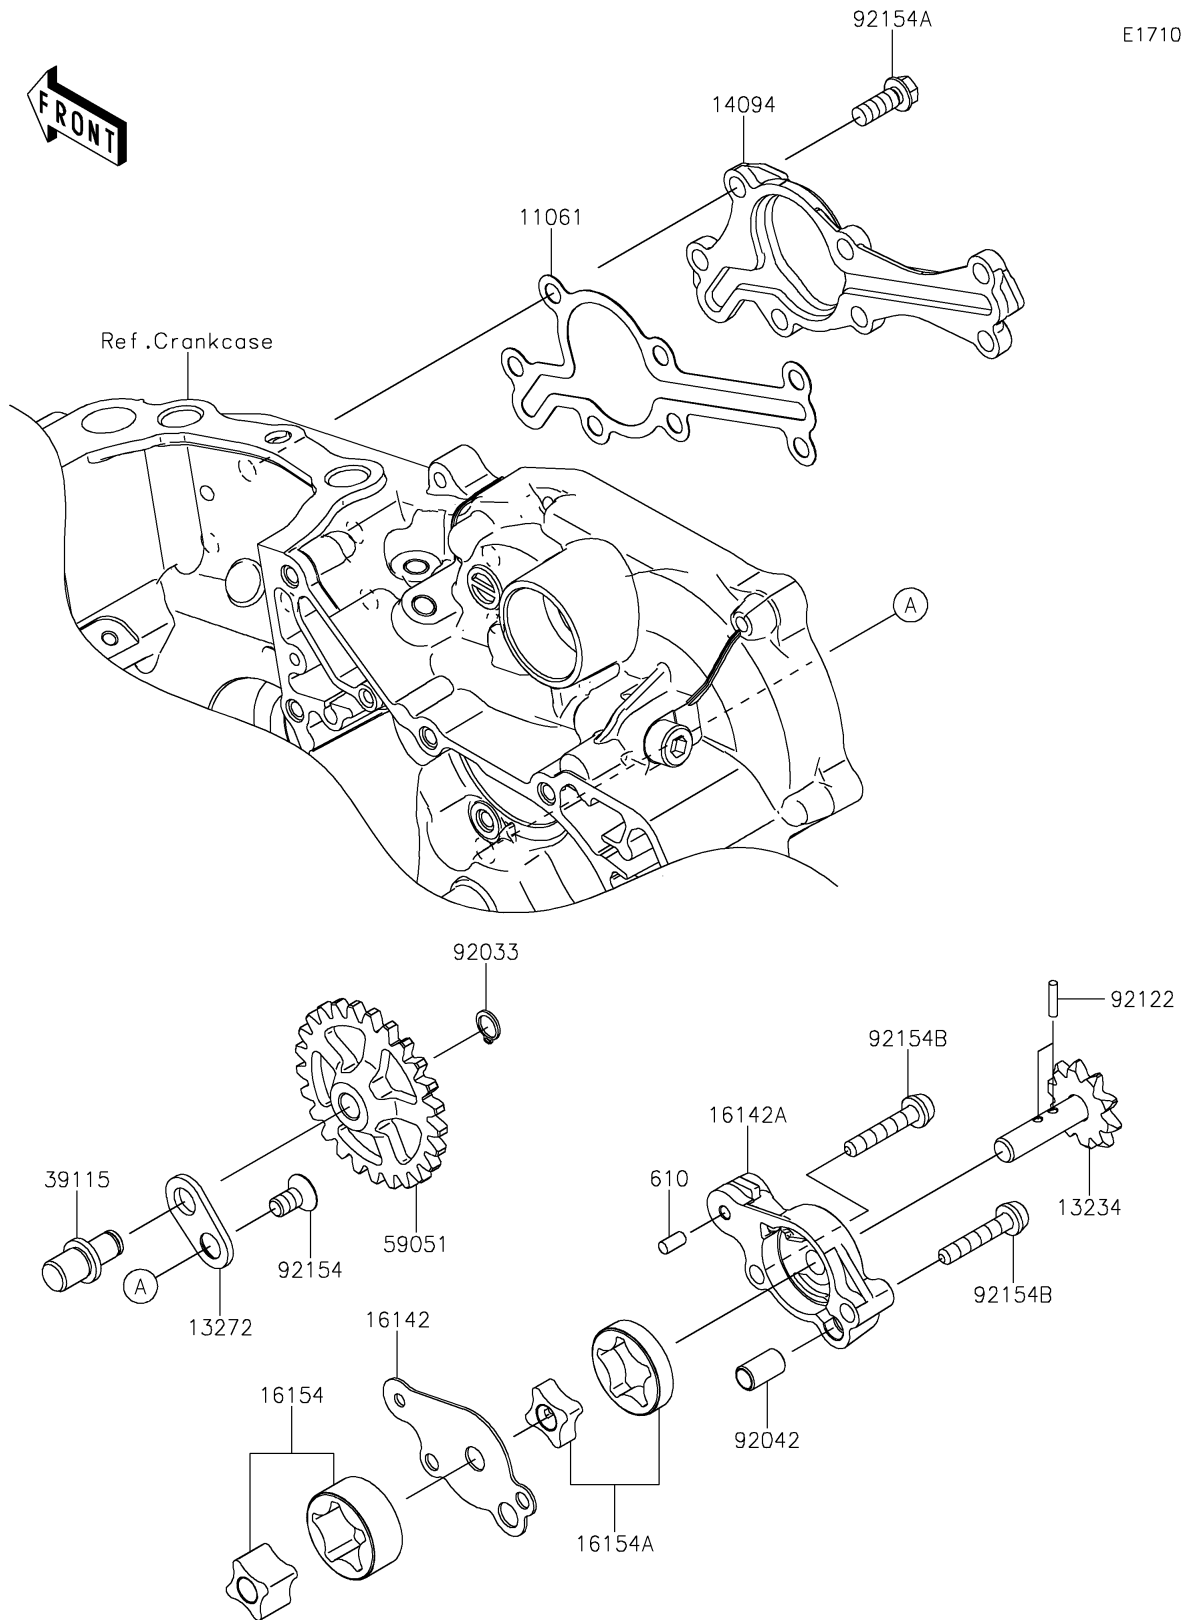

2026 KX™ 250

PARTS DIAGRAM

Oil Pump

E1710

2026 KX™ 250

PARTS LIST

Oil Pump

Kawasaki

Let the Good Times Roll®

ITEM NAME

PART NUMBER

QUANTITY
