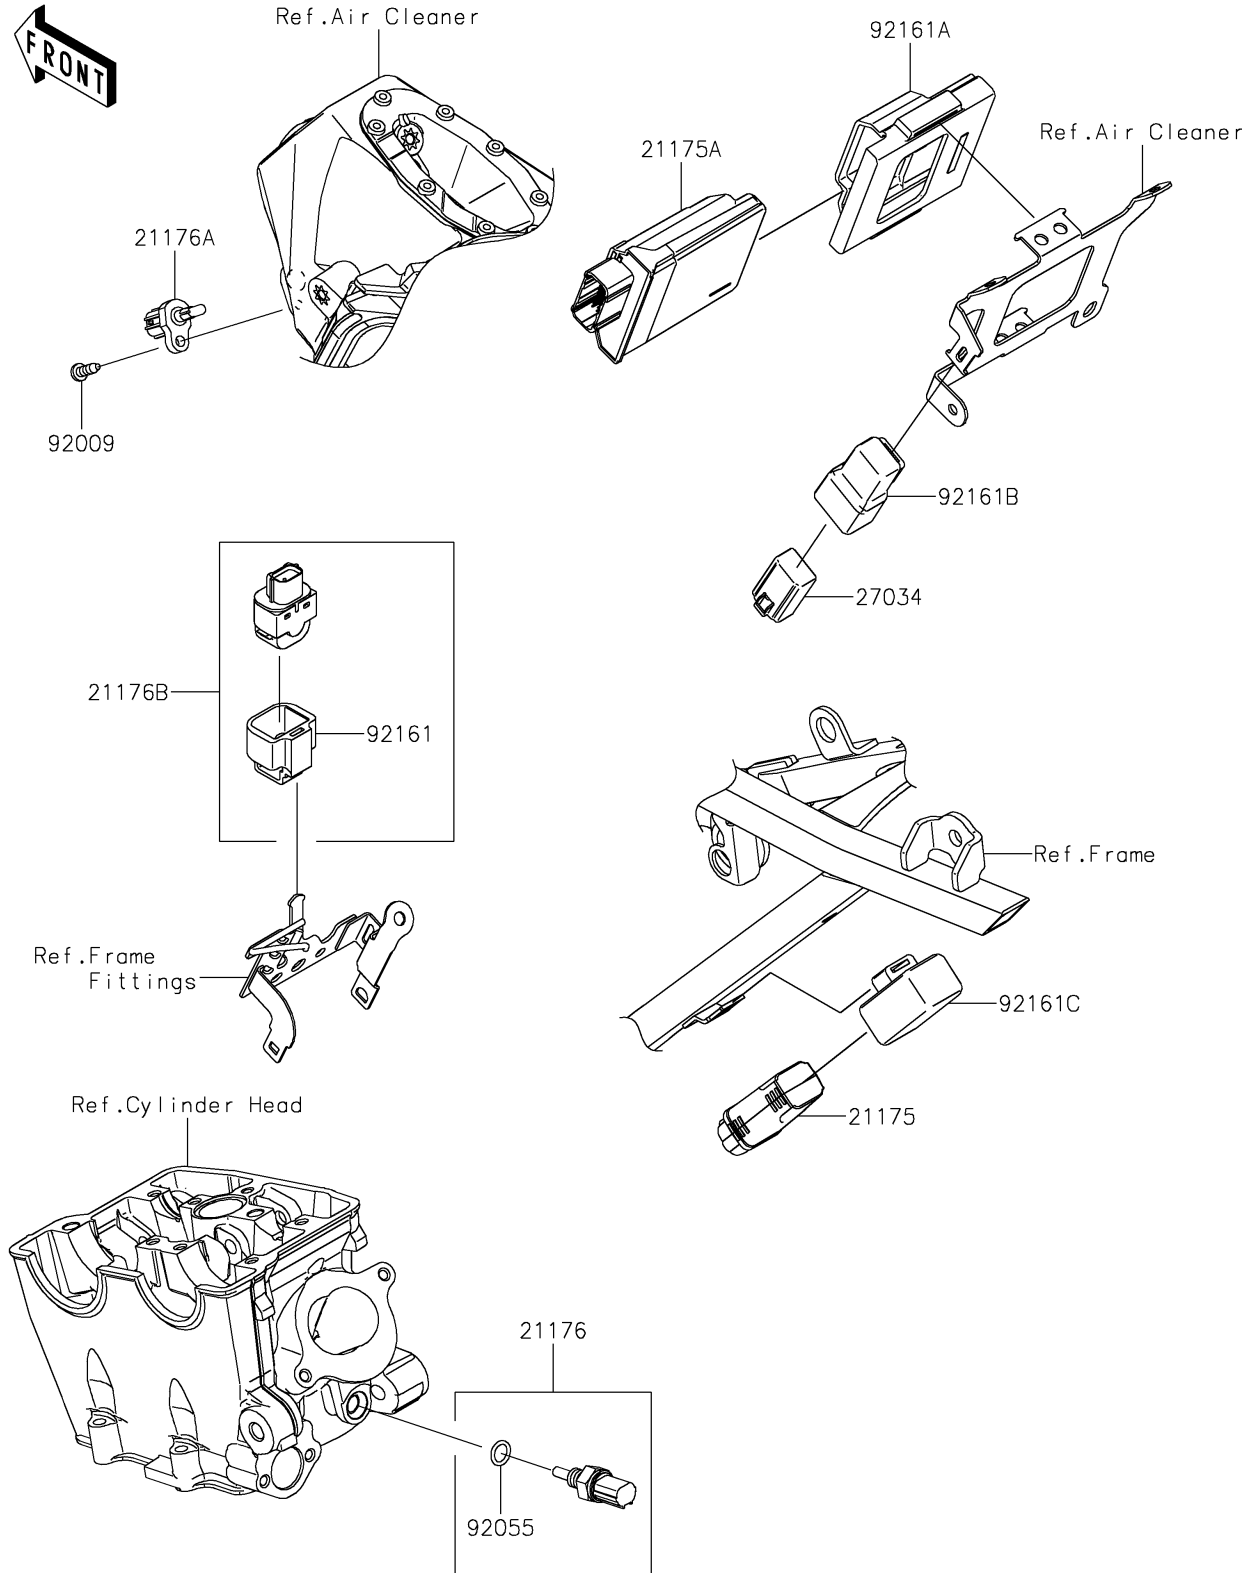

2026 KX™ 250

PARTS DIAGRAM

Fuel Injection

E1530

2026 KX™ 250

PARTS LIST

Fuel Injection

Kawasaki

Let the Good Times Roll®

ITEM NAME

PART NUMBER

QUANTITY
