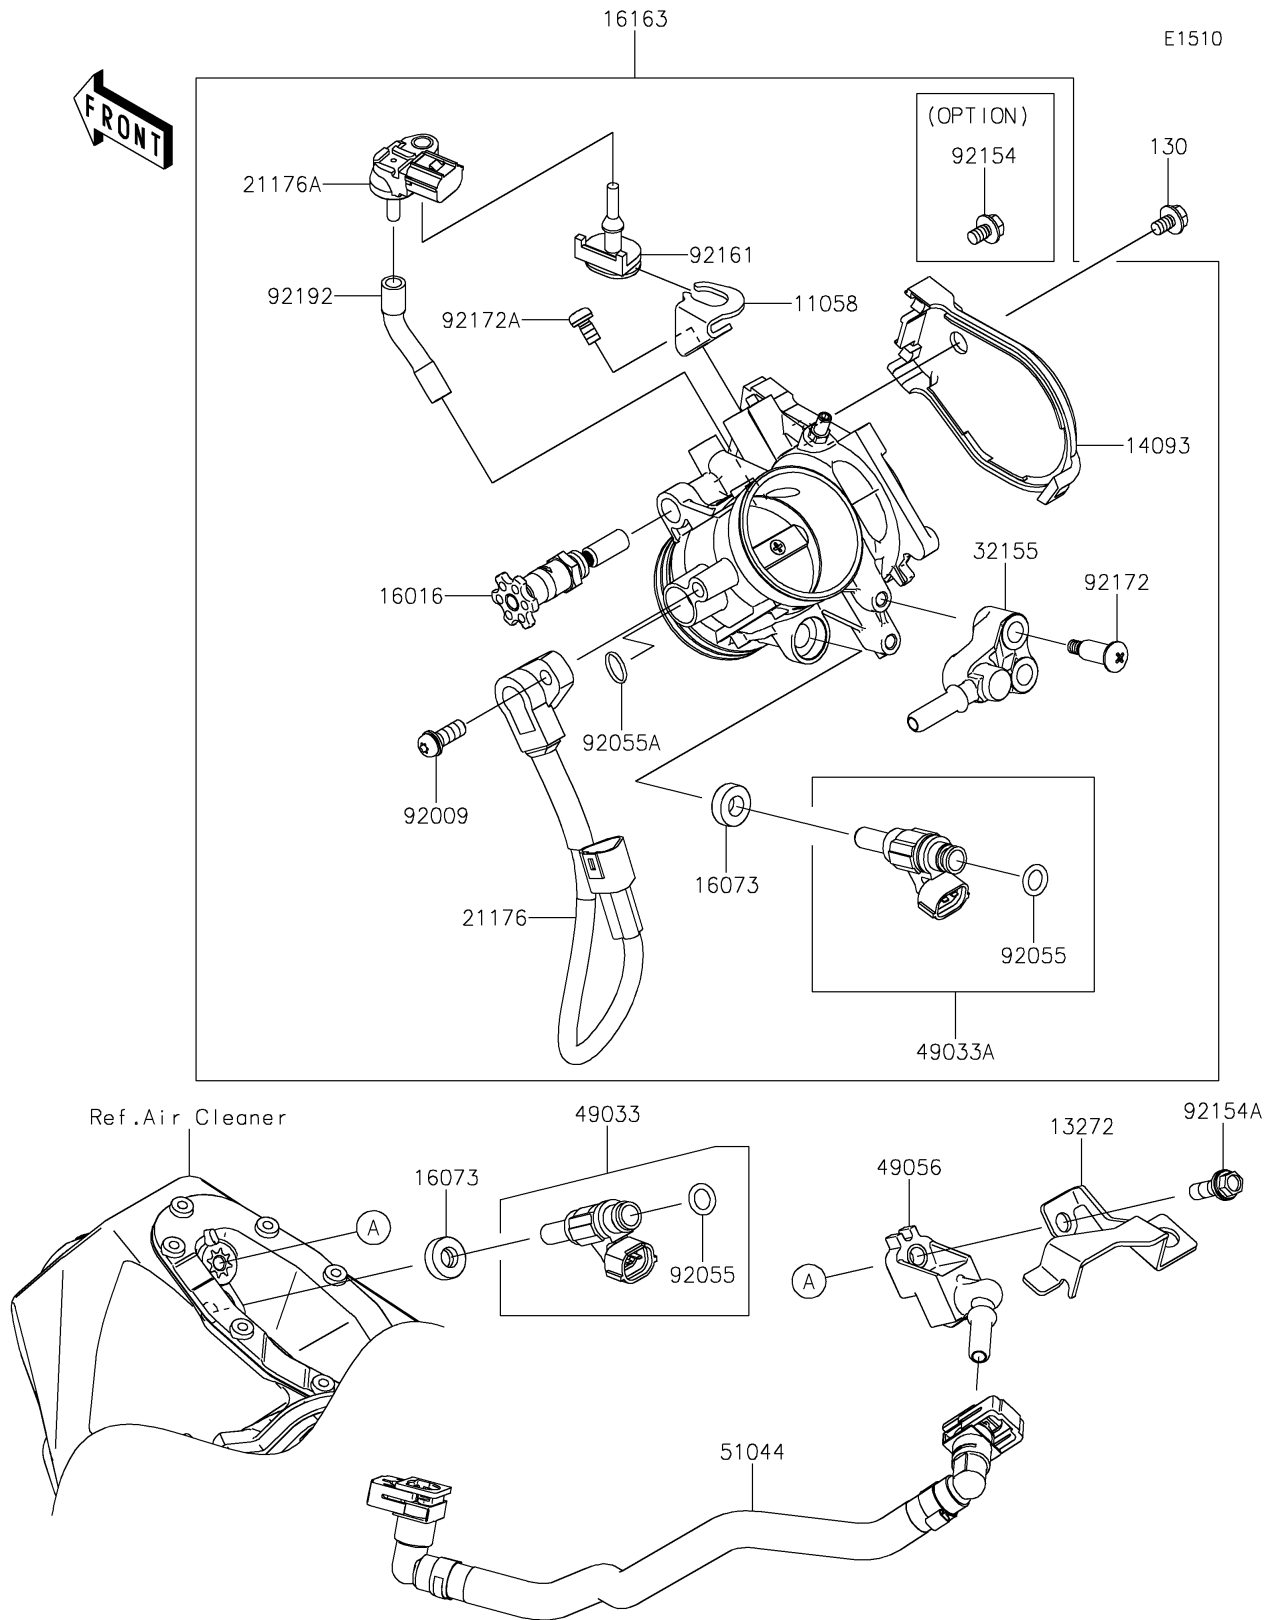

2026 KX™ 250

PARTS DIAGRAM

Throttle

2026 KX™ 250

PARTS LIST

Throttle

ITEM NAME	PART NUMBER	QUANTITY
BRACKET (Ref # 11058)	11058-2188	1
PLATE (Ref # 13272)	13272-7264	1
COVER,THROTTLE DUST (Ref # 14093)	14093-0431	1
PLUNGER (Ref # 16016)	16016-0027	1
INSULATOR (Ref # 16073)	16073-0129	2
THROTTLE-ASSY (Ref # 16163)	16163-1332	1
SENSOR,THROTTLE POSITION (Ref # 21176)	21176-0893	1
SENSOR,PRESSURE (Ref # 21176A)	21176-0906	1
PIPE,FUEL (Ref # 32155)	32155-4104	2
NOZZLE-INJECTION (Ref # 49033)	49033-0556	1
NOZZLE-INJECTION (Ref # 49033A)	49033-0565	1
PIPE-INJECTION (Ref # 49056)	49056-0572	1
TUBE-ASSY,FUEL (Ref # 51044)	51044-1298	1
SCREW,THROTTLE SENSOR (Ref # 92009)	92009-1981	1
RING-O,INJECTION NOZZLE (Ref # 92055)	92055-0124	2
RING-O (Ref # 92055A)	92055-1671	1
BOLT (Ref # 92154)	92154-0133	1
BOLT,FLANGED,6X18 (Ref # 92154A)	92154-7736	1
DAMPER (Ref # 92161)	92161-0673	1
SCREW,PIPE INJECTION (Ref # 92172)	92172-0064	2
SCREW (Ref # 92172A)	92172-0393	1
TUBE,3.5X50 (Ref # 92192)	92192-2811	1
BOLT-FLANGED,5X8 (Ref # 130)	130BA0508	1