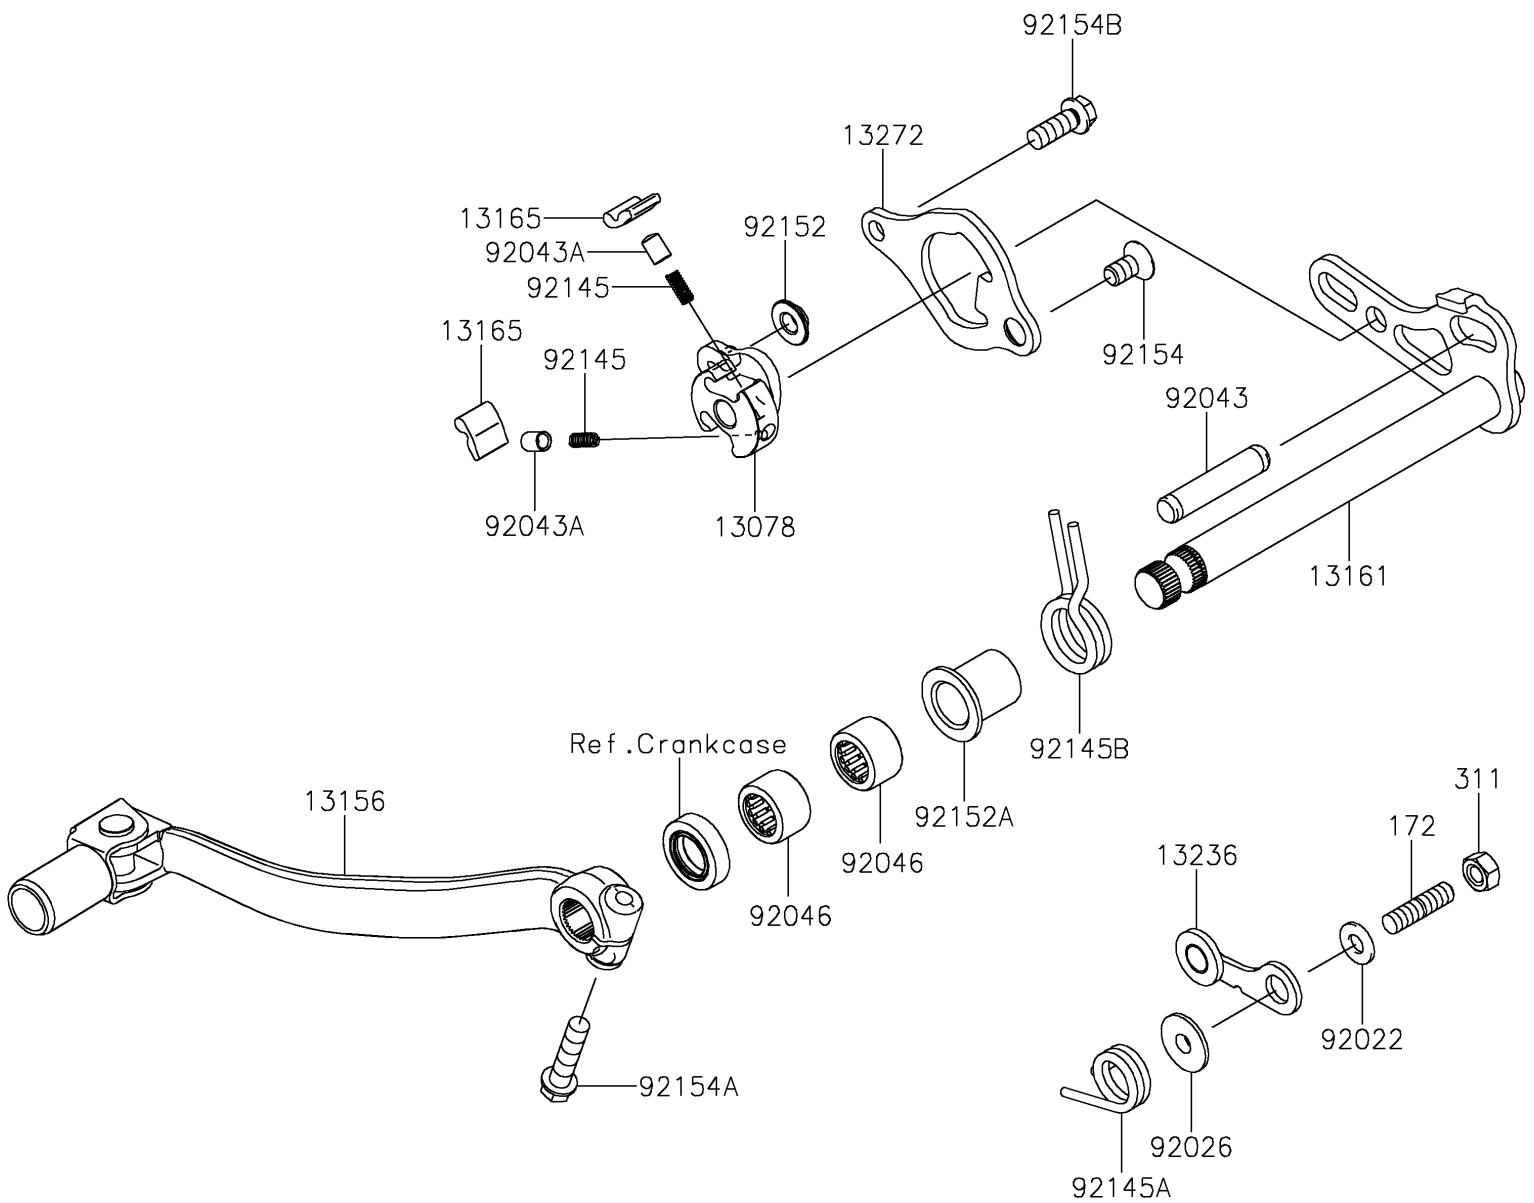

2026 KX™ 250

PARTS DIAGRAM

Gear Change Mechanism

E1370

2026 KX™ 250

PARTS LIST

Gear Change Mechanism

ITEM NAME

PART NUMBER

QUANTITY
